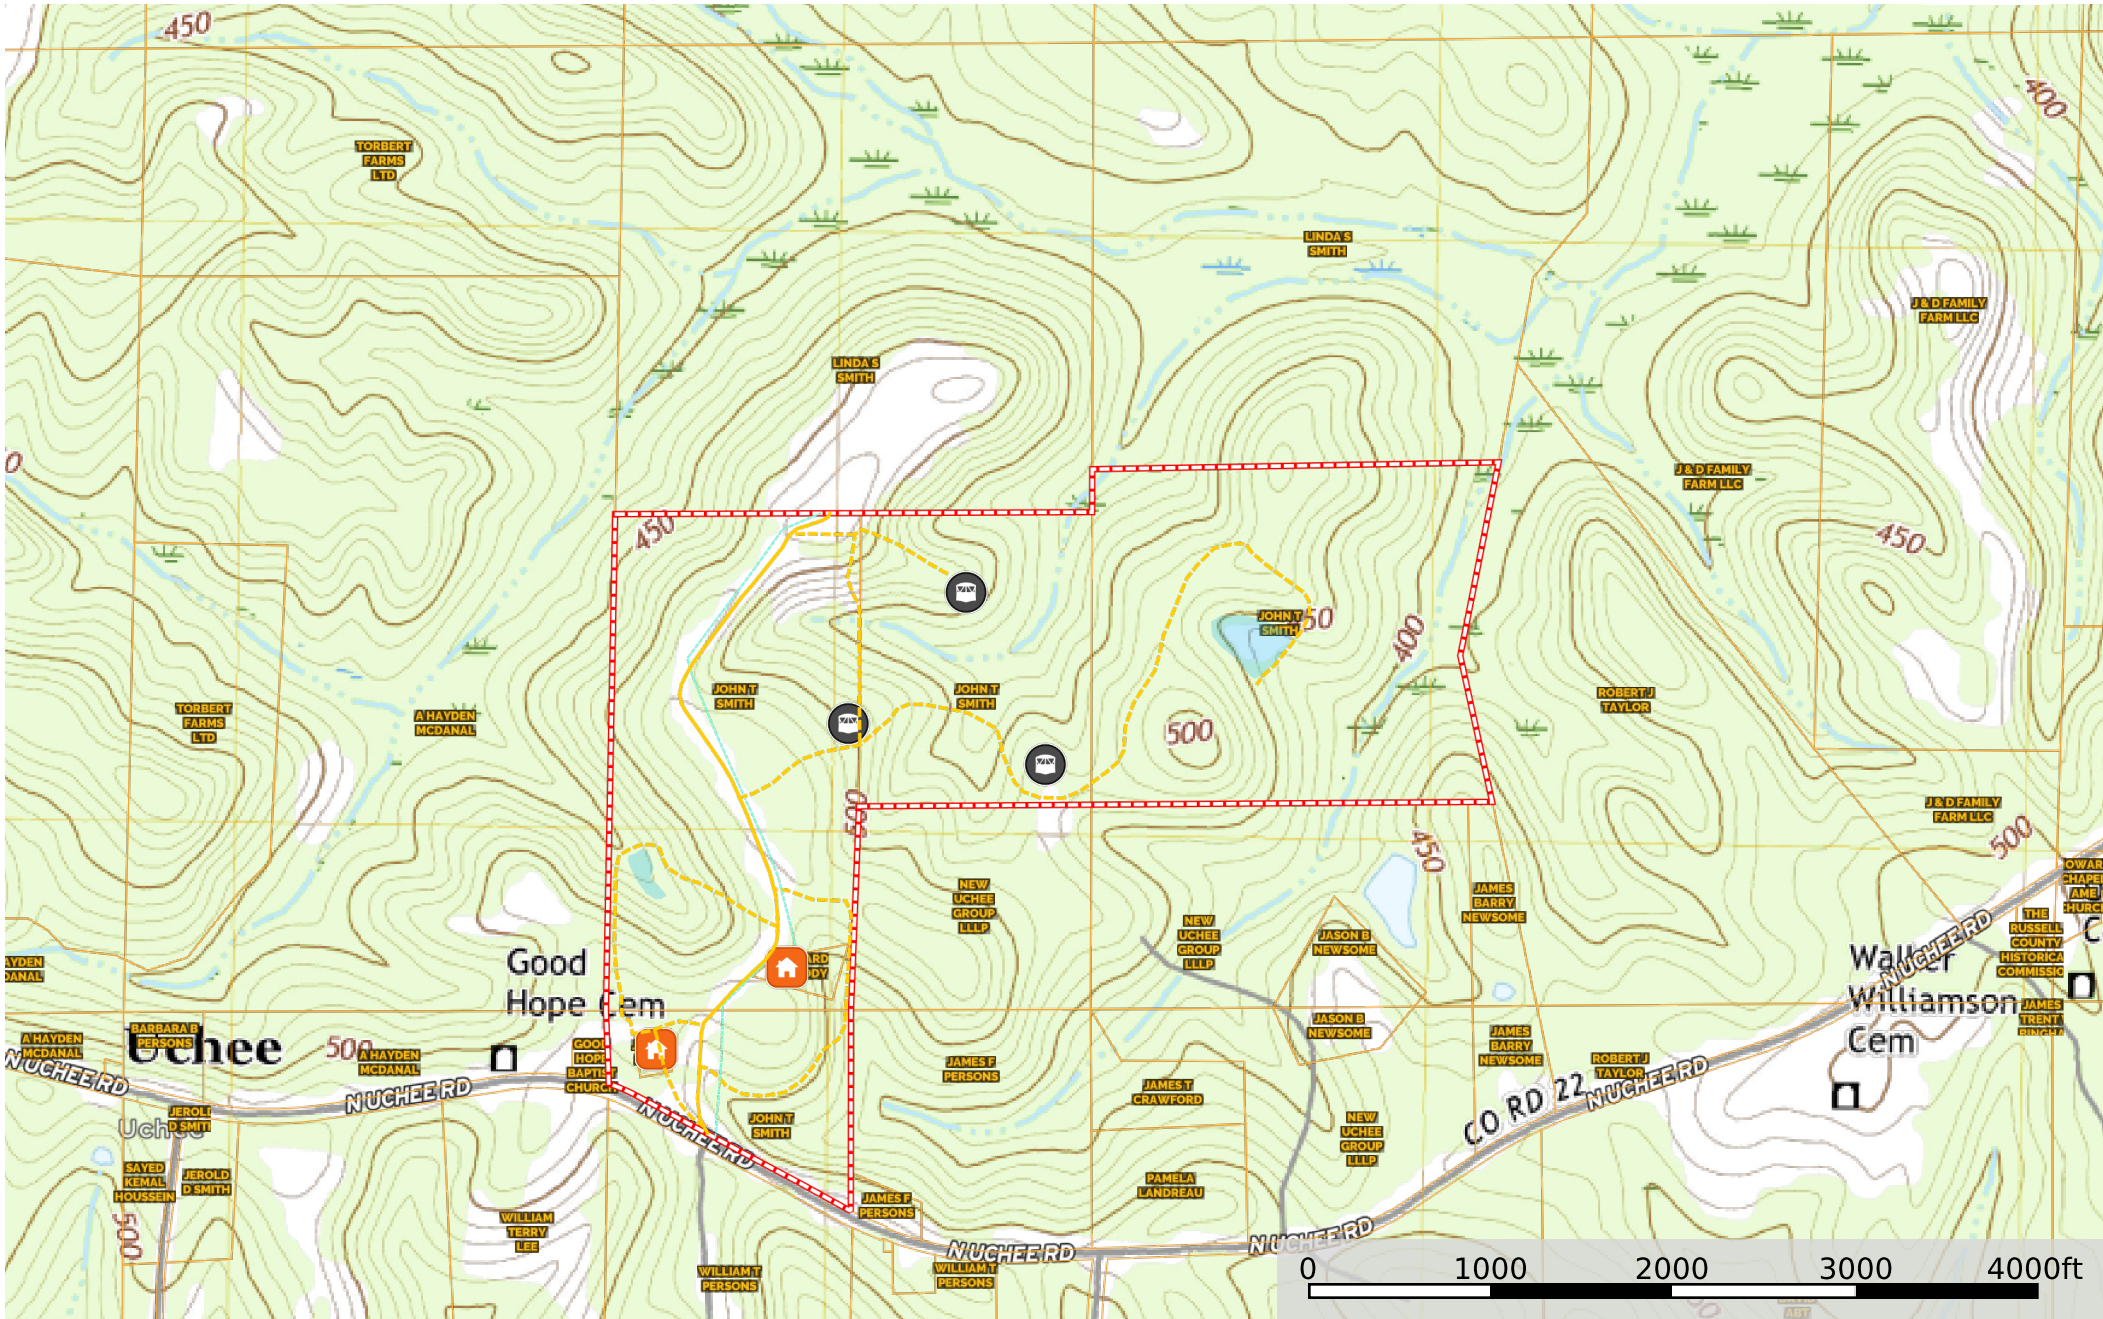

UCHEE 236

Alabama, AC +/-

- Homesites
- Greenfields
- Power Line
- Secondary Road
- Primary Road
- Pond (s)
- Boundary