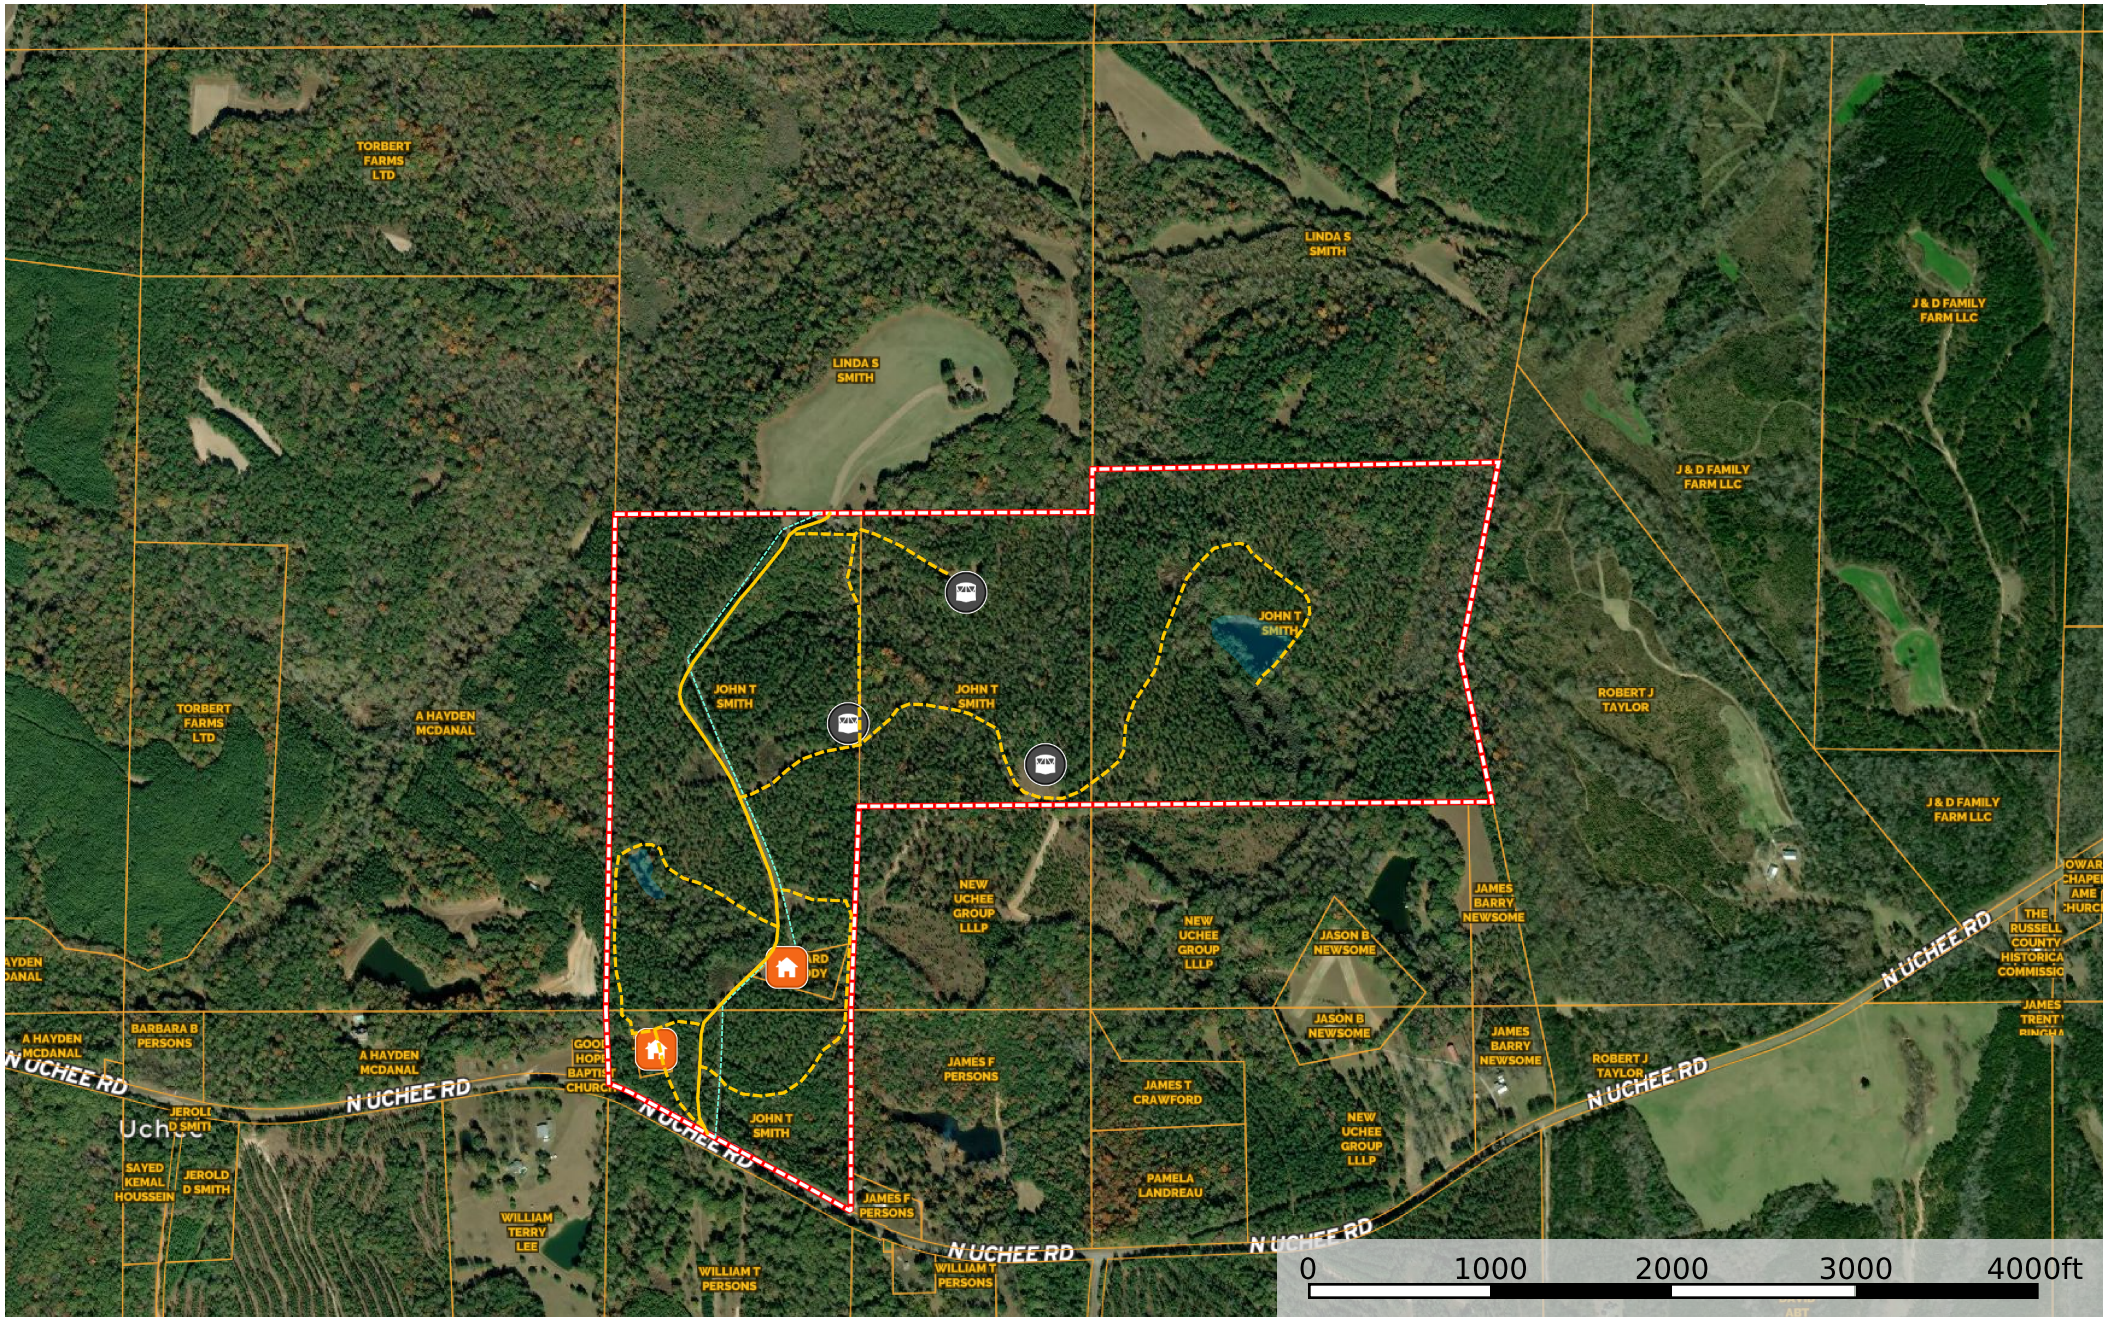

UCHEE 236

Alabama, AC +/-

-  Homesites
-  Greenfields
-  Power Line
-  Secondary Road
-  Primary Road
-  Pond (s)
-  Boundary