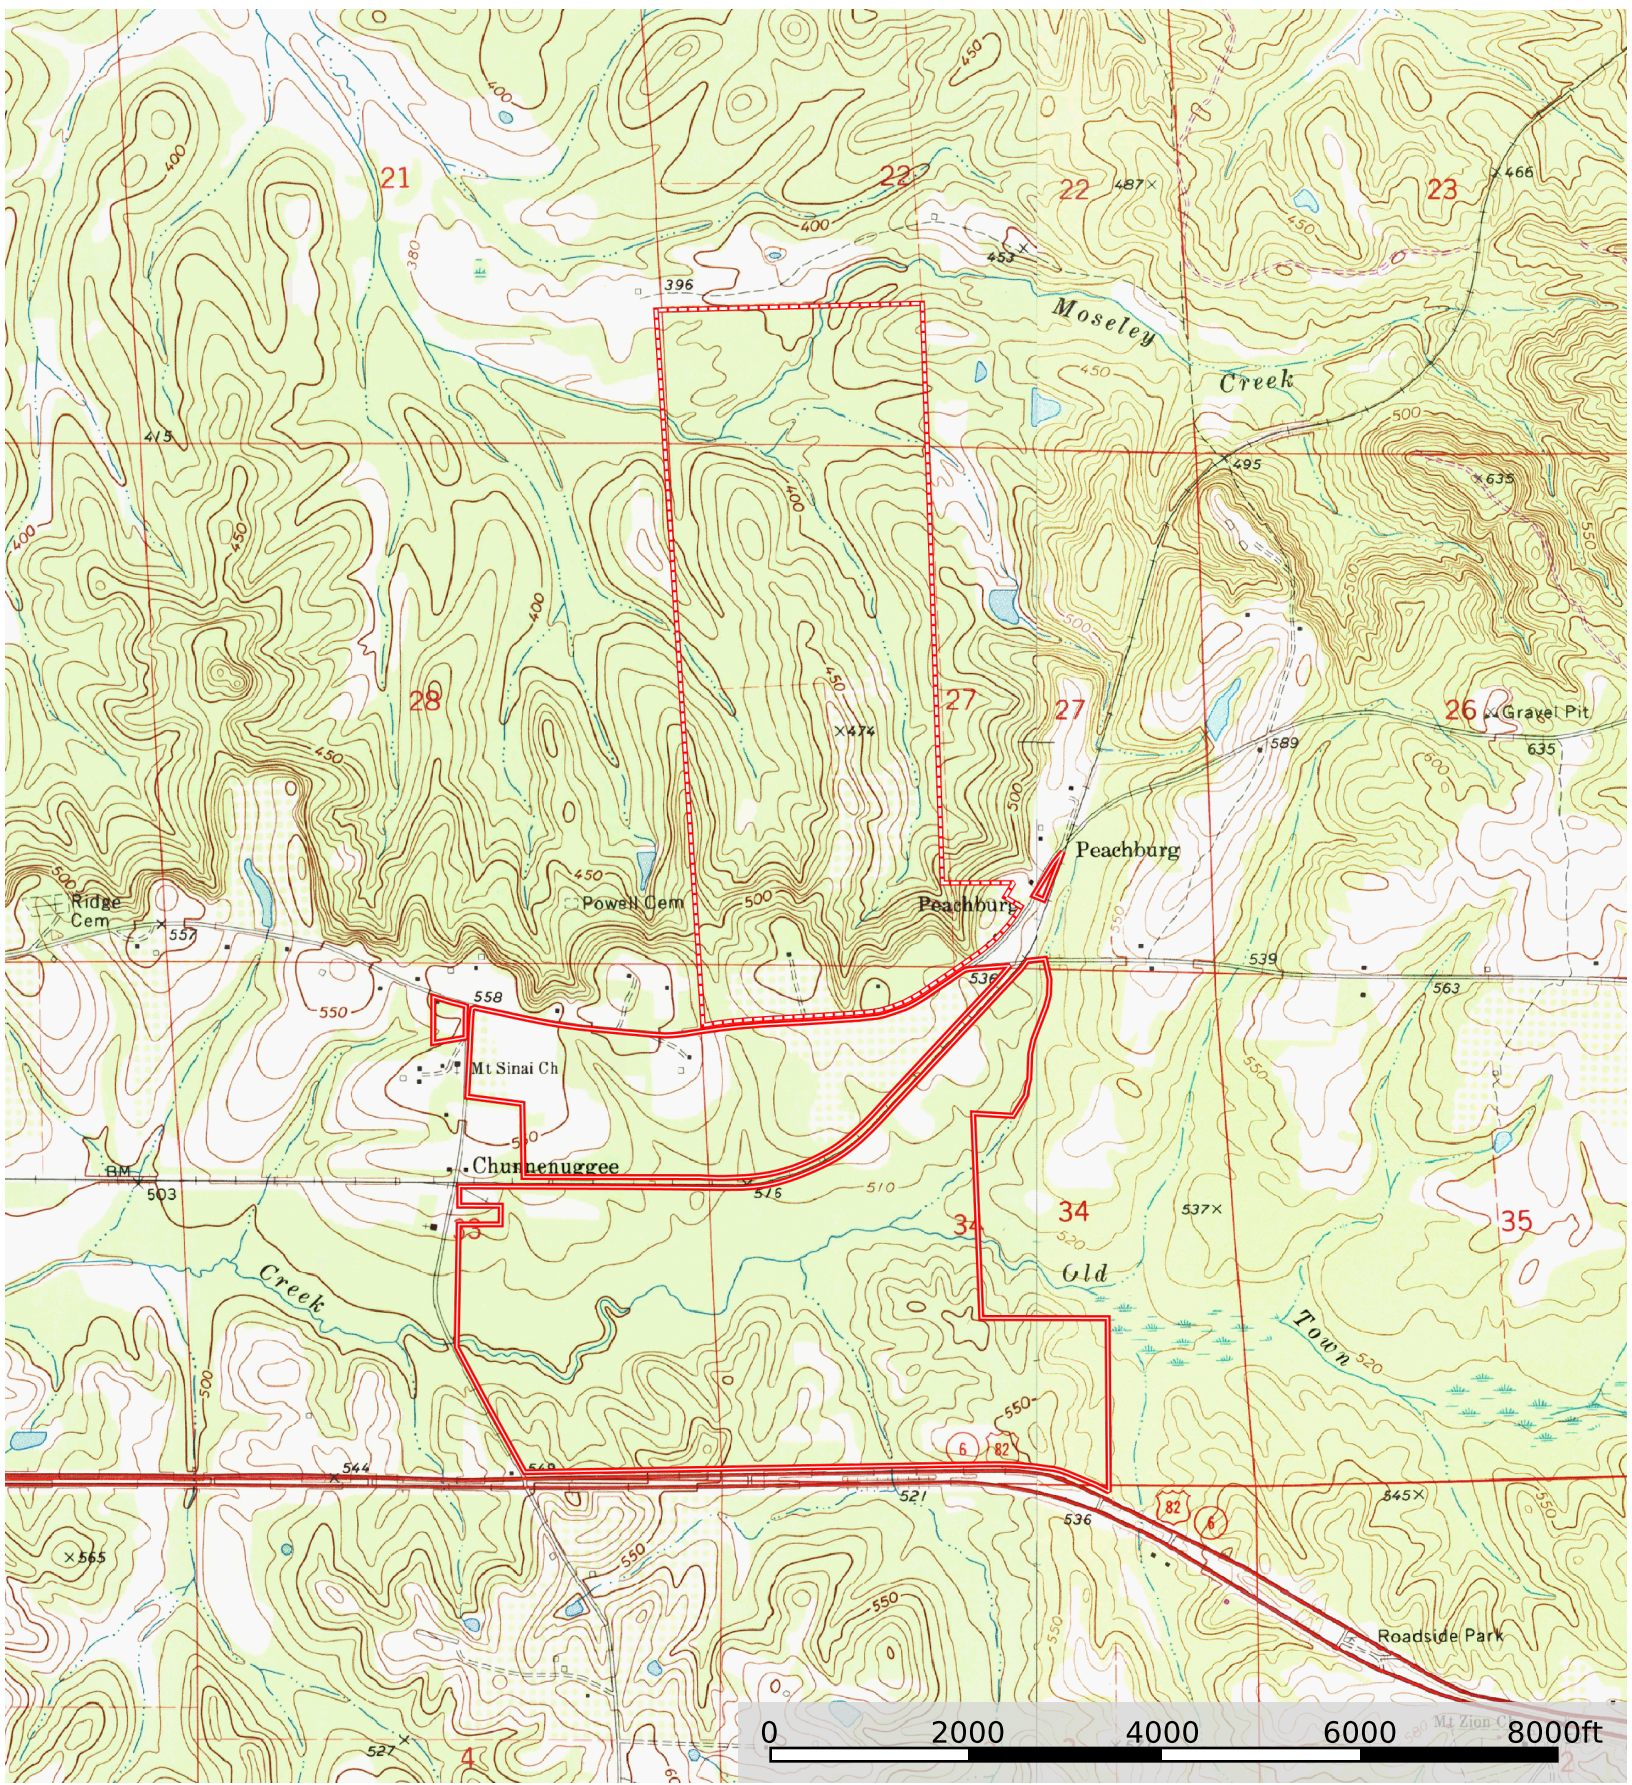

AU- Union Springs- Turnipseed Ikenberry

Bullock County, Alabama, 1028 AC +/-

Boundary Boundary