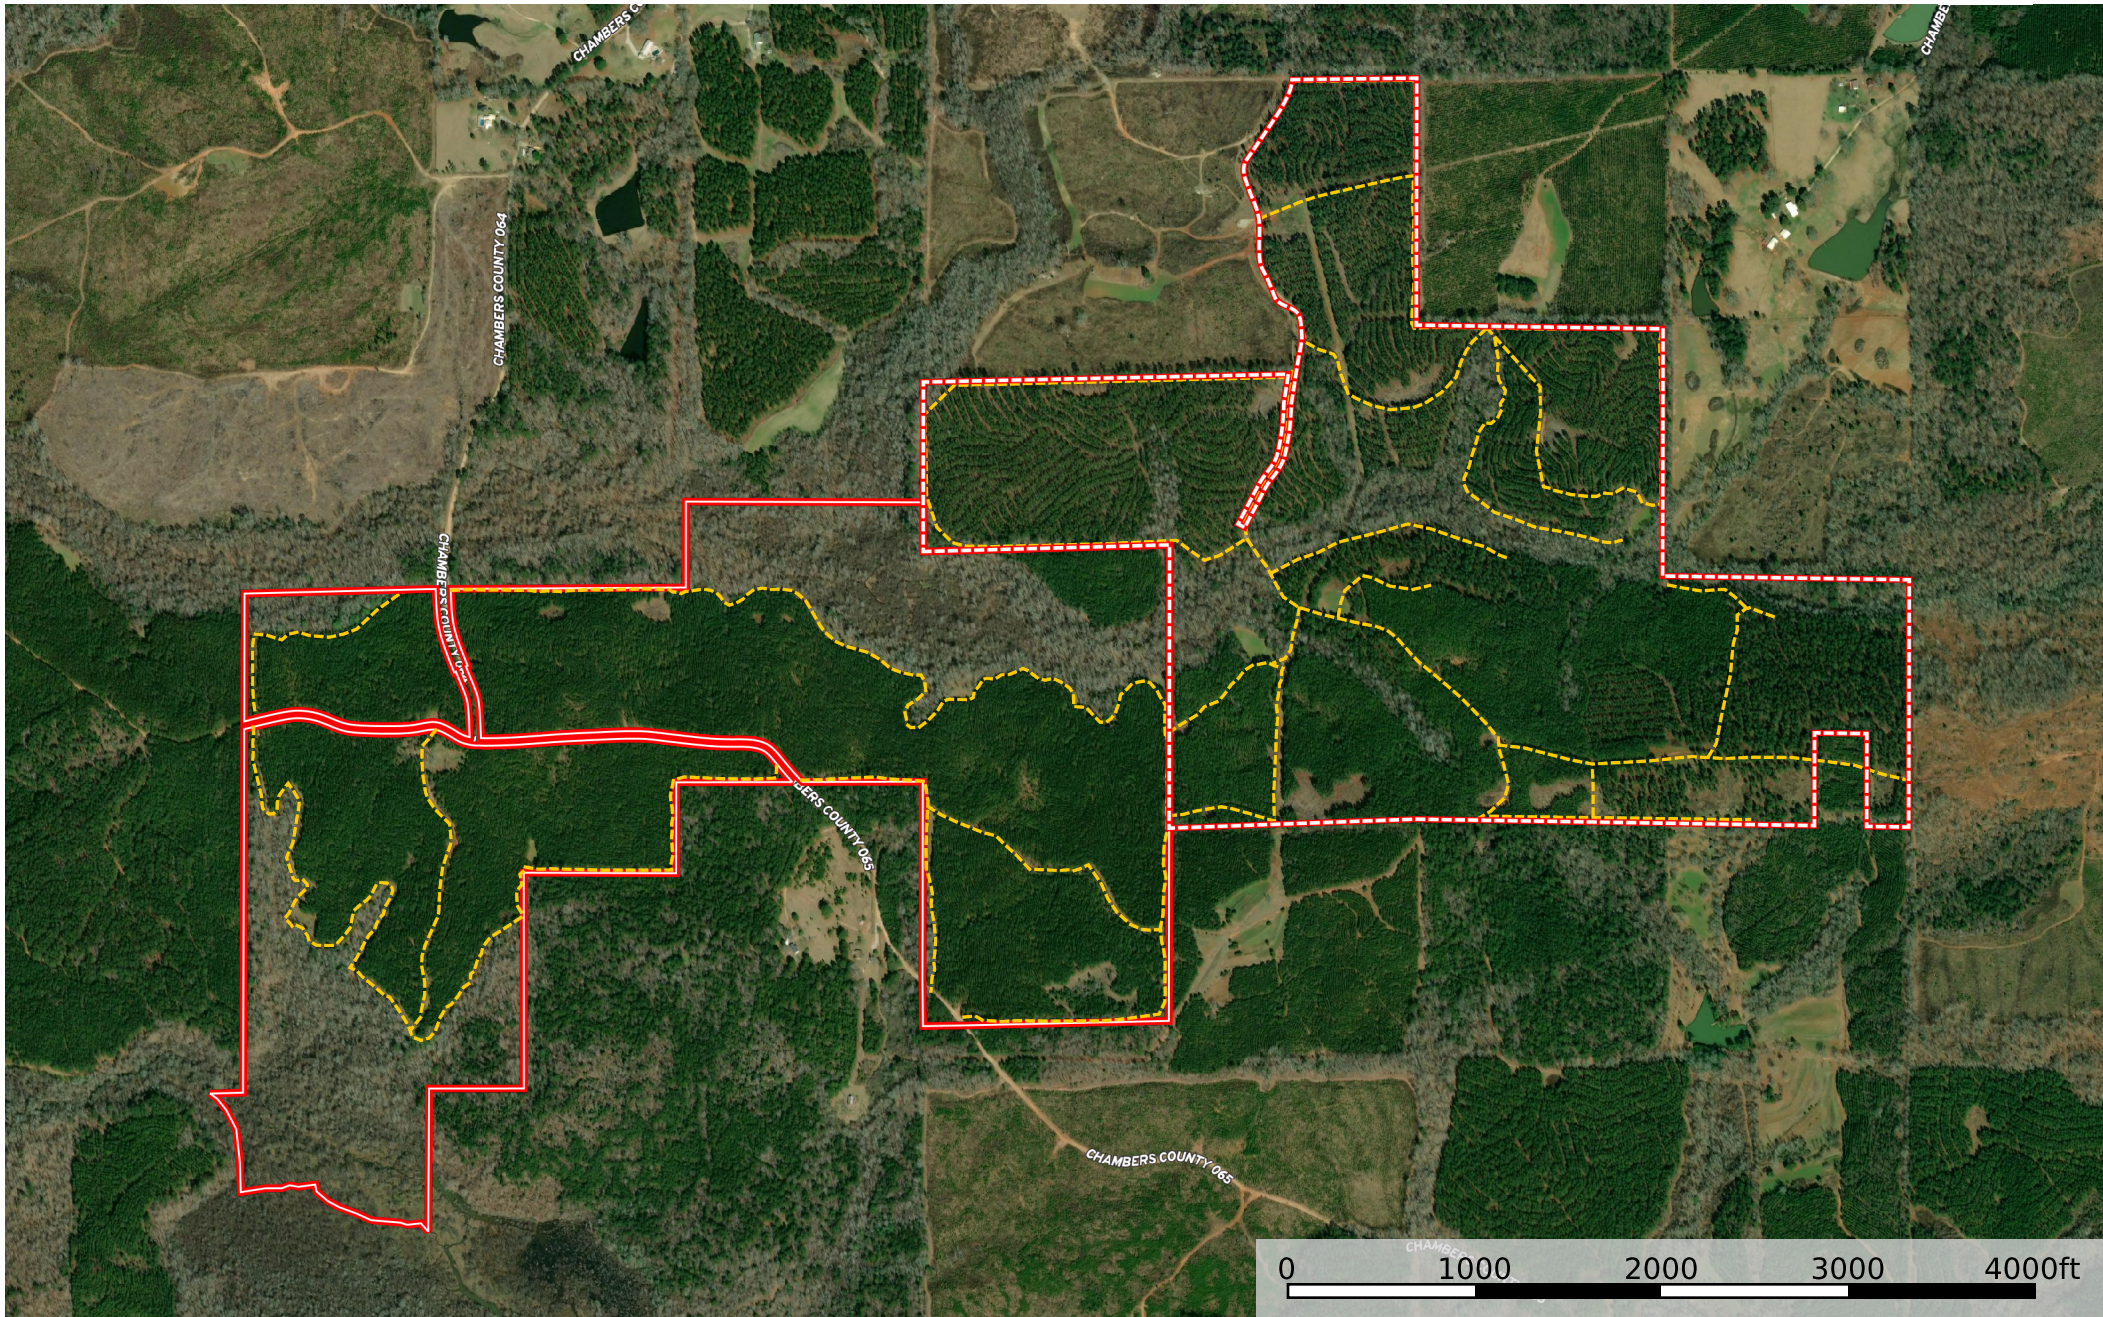

Marcoot Road and Trail Map

Chambers County, Alabama, 495 AC +/-

--- Road / Trail □ Boundary □ Boundary