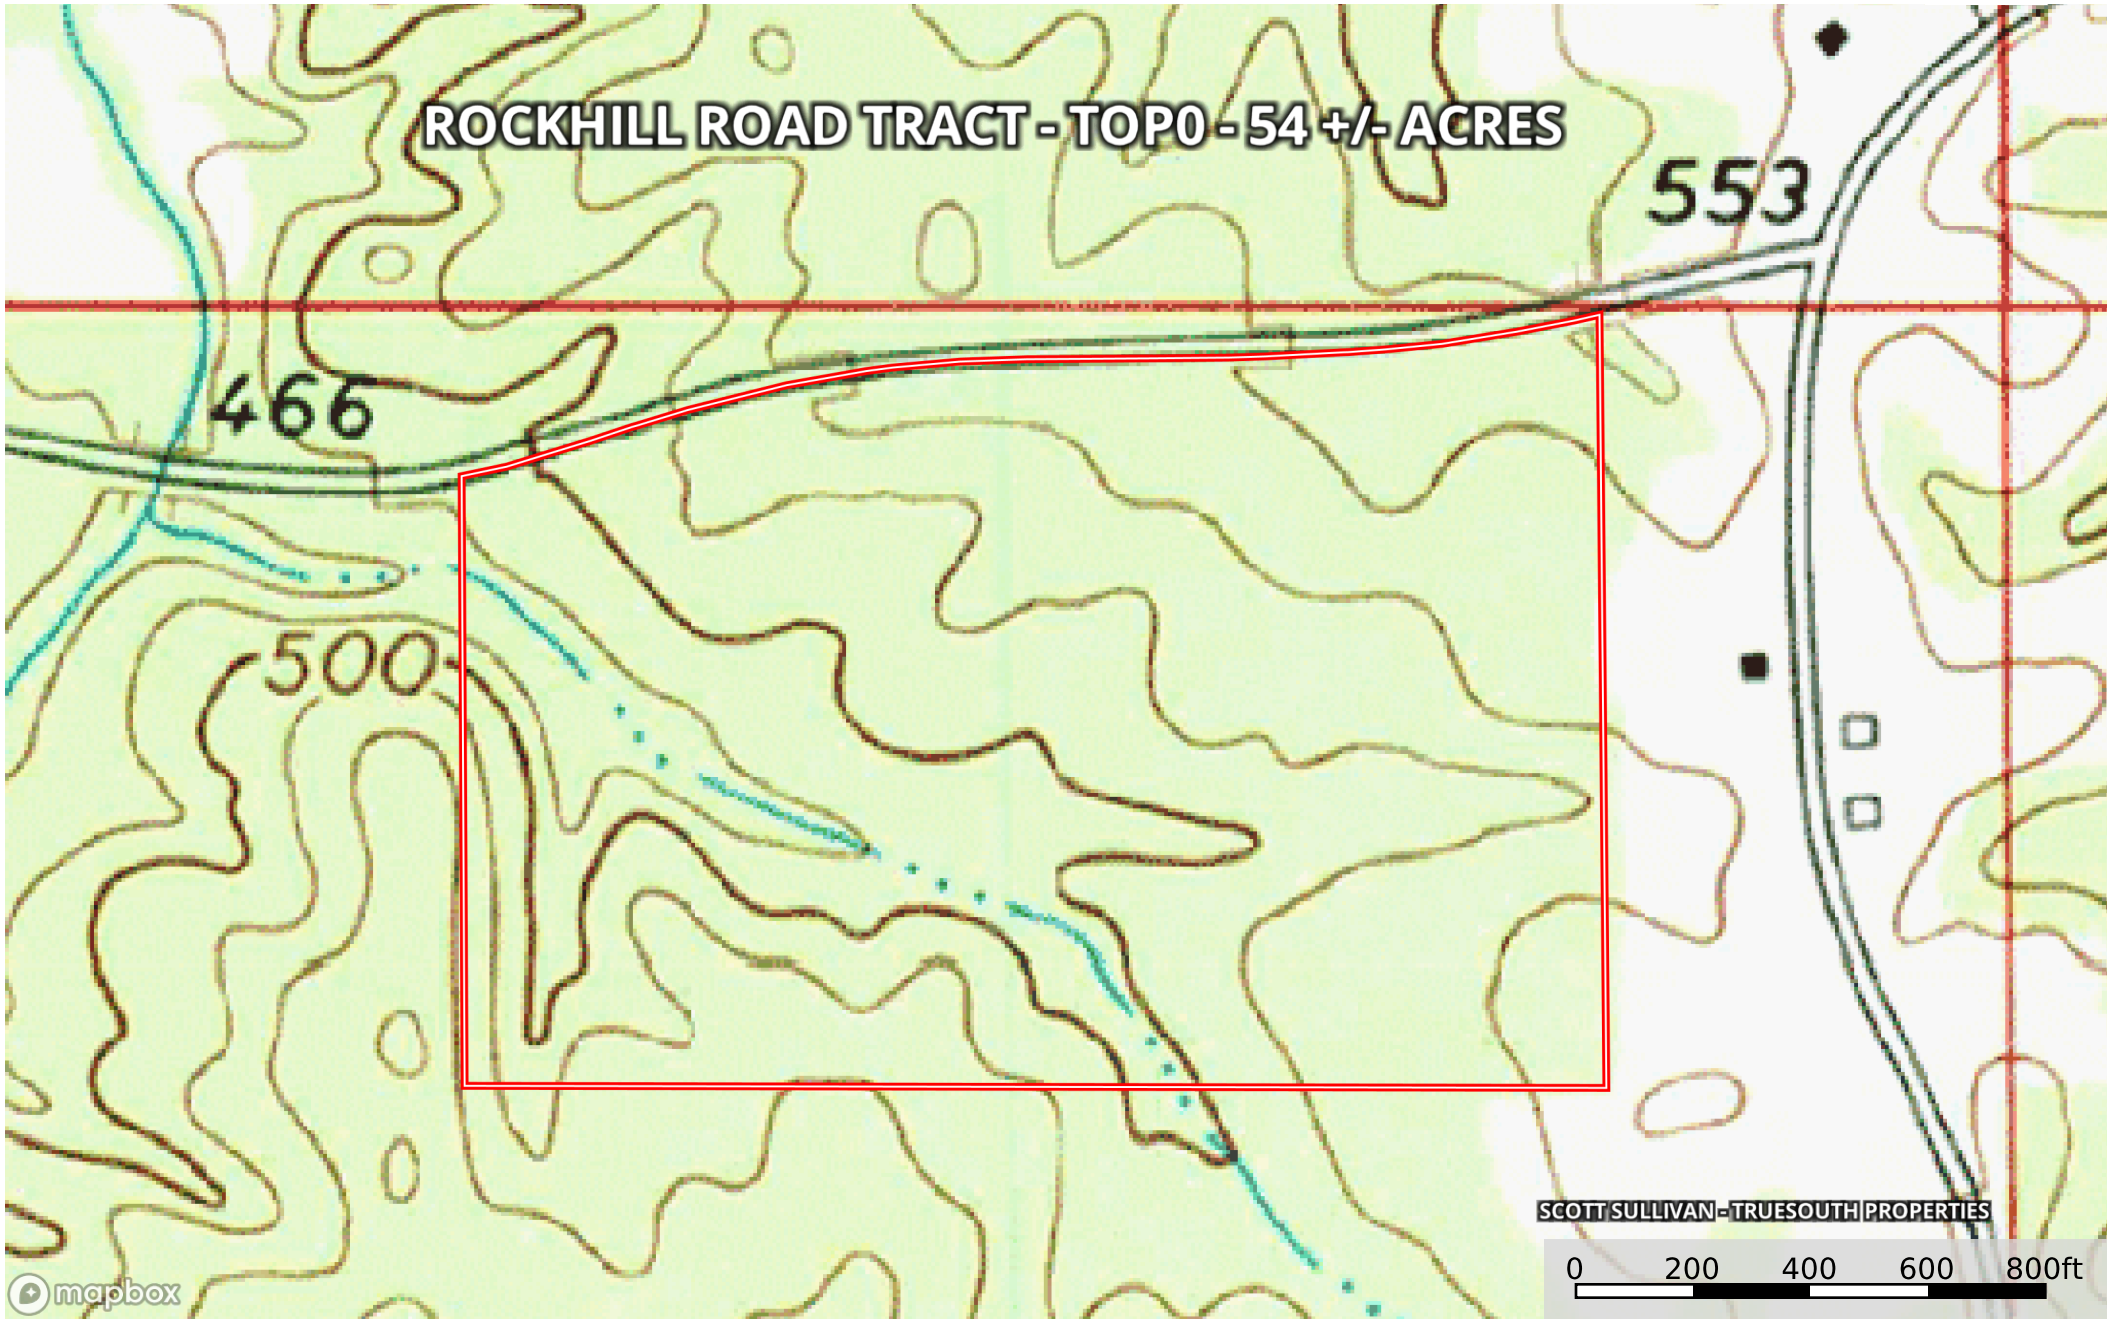

ROCKHILL ROAD TRACT - TOPO - 54 +/- ACRES

SCOTT SULLIVAN - TRUESOUTH PROPERTIES

Boundary