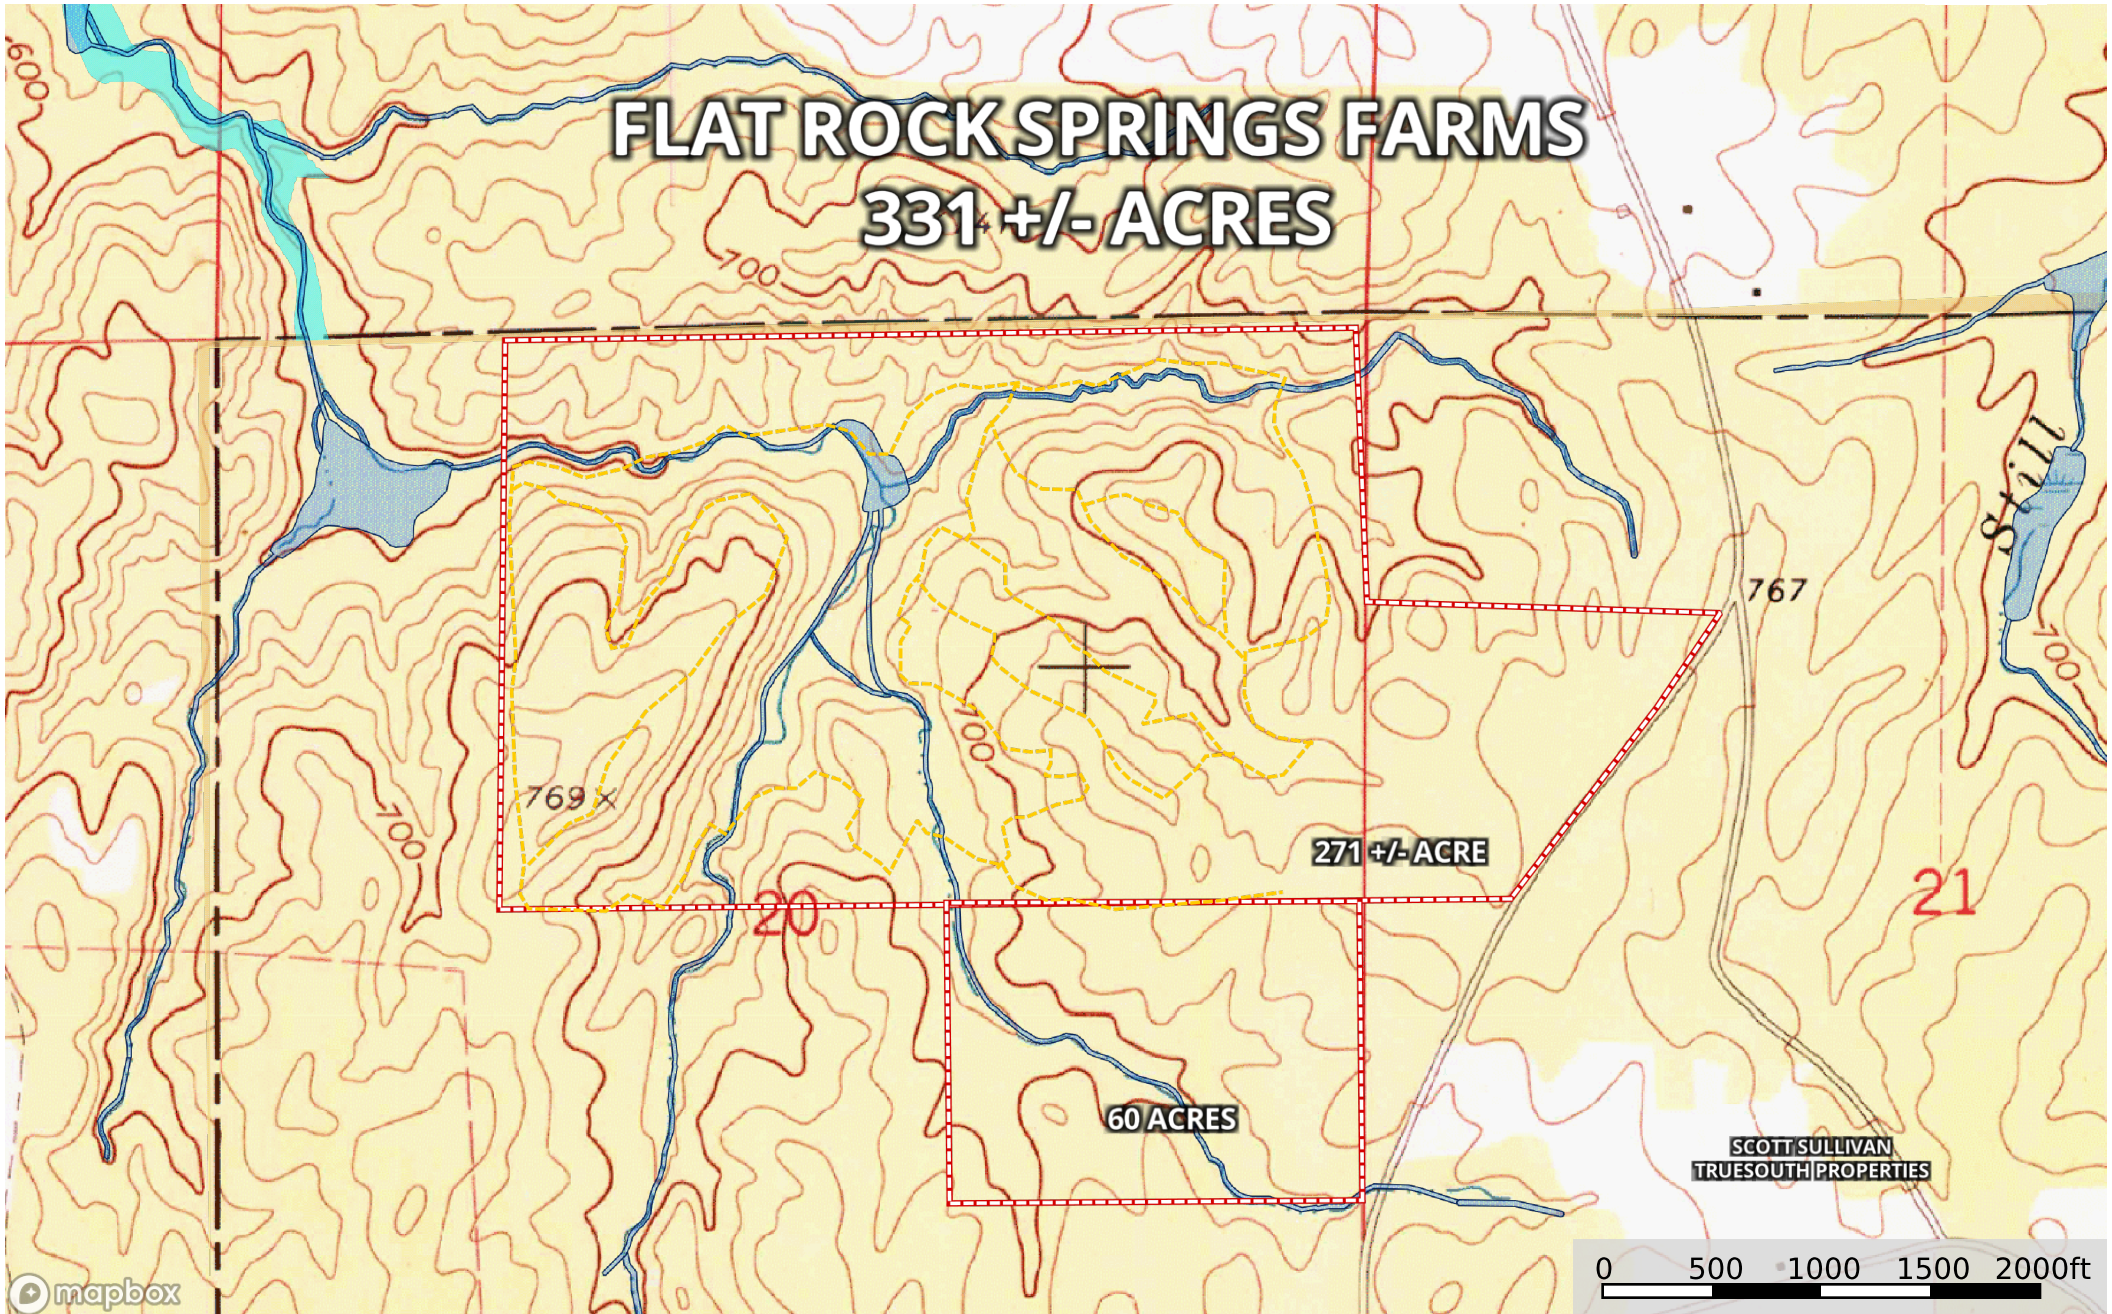

FLAT ROCK SPRINGS FARMS 331 +/- ACRES

mapbox

- Road / Trail
- Boundary
- 100 Year Floodplain
- 500 Year Floodplain
- Floodway
- Special
- Unmapped/ Not Included
- Wetlands
- Riparian