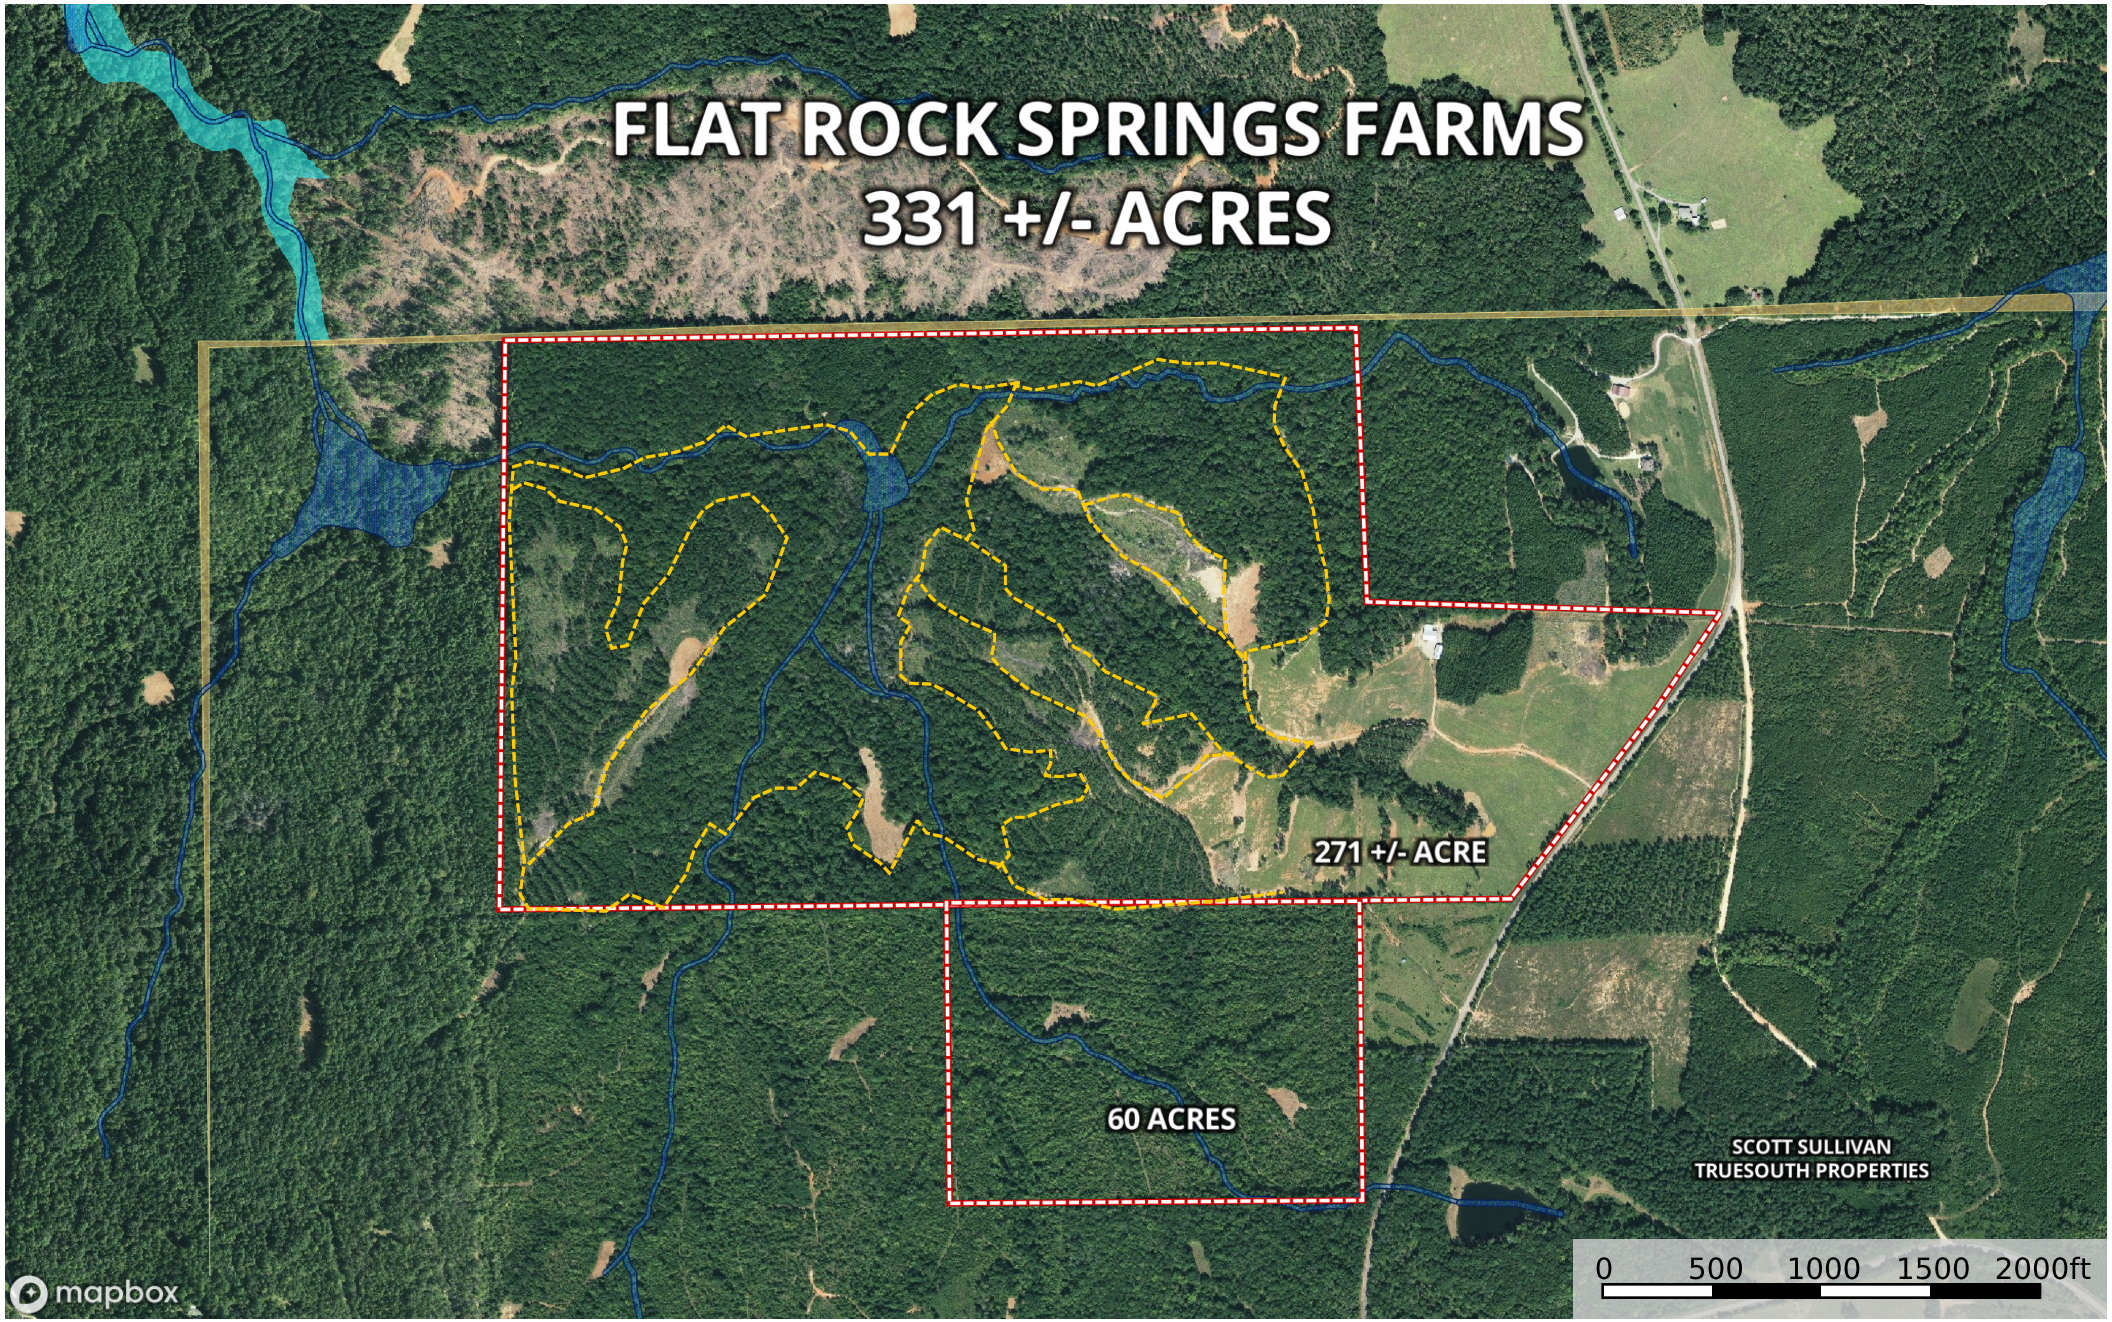

FLAT ROCK SPRINGS FARMS

331 +/- ACRES

271 +/- ACRE

60 ACRES

SCOTT SULLIVAN
TRUESOUTH PROPERTIES

- Road / Trail
- Boundary
- 100 Year Floodplain
- 500 Year Floodplain
- Floodway
- Special
- Unmapped/ Not Included
- Wetlands
- Riparian