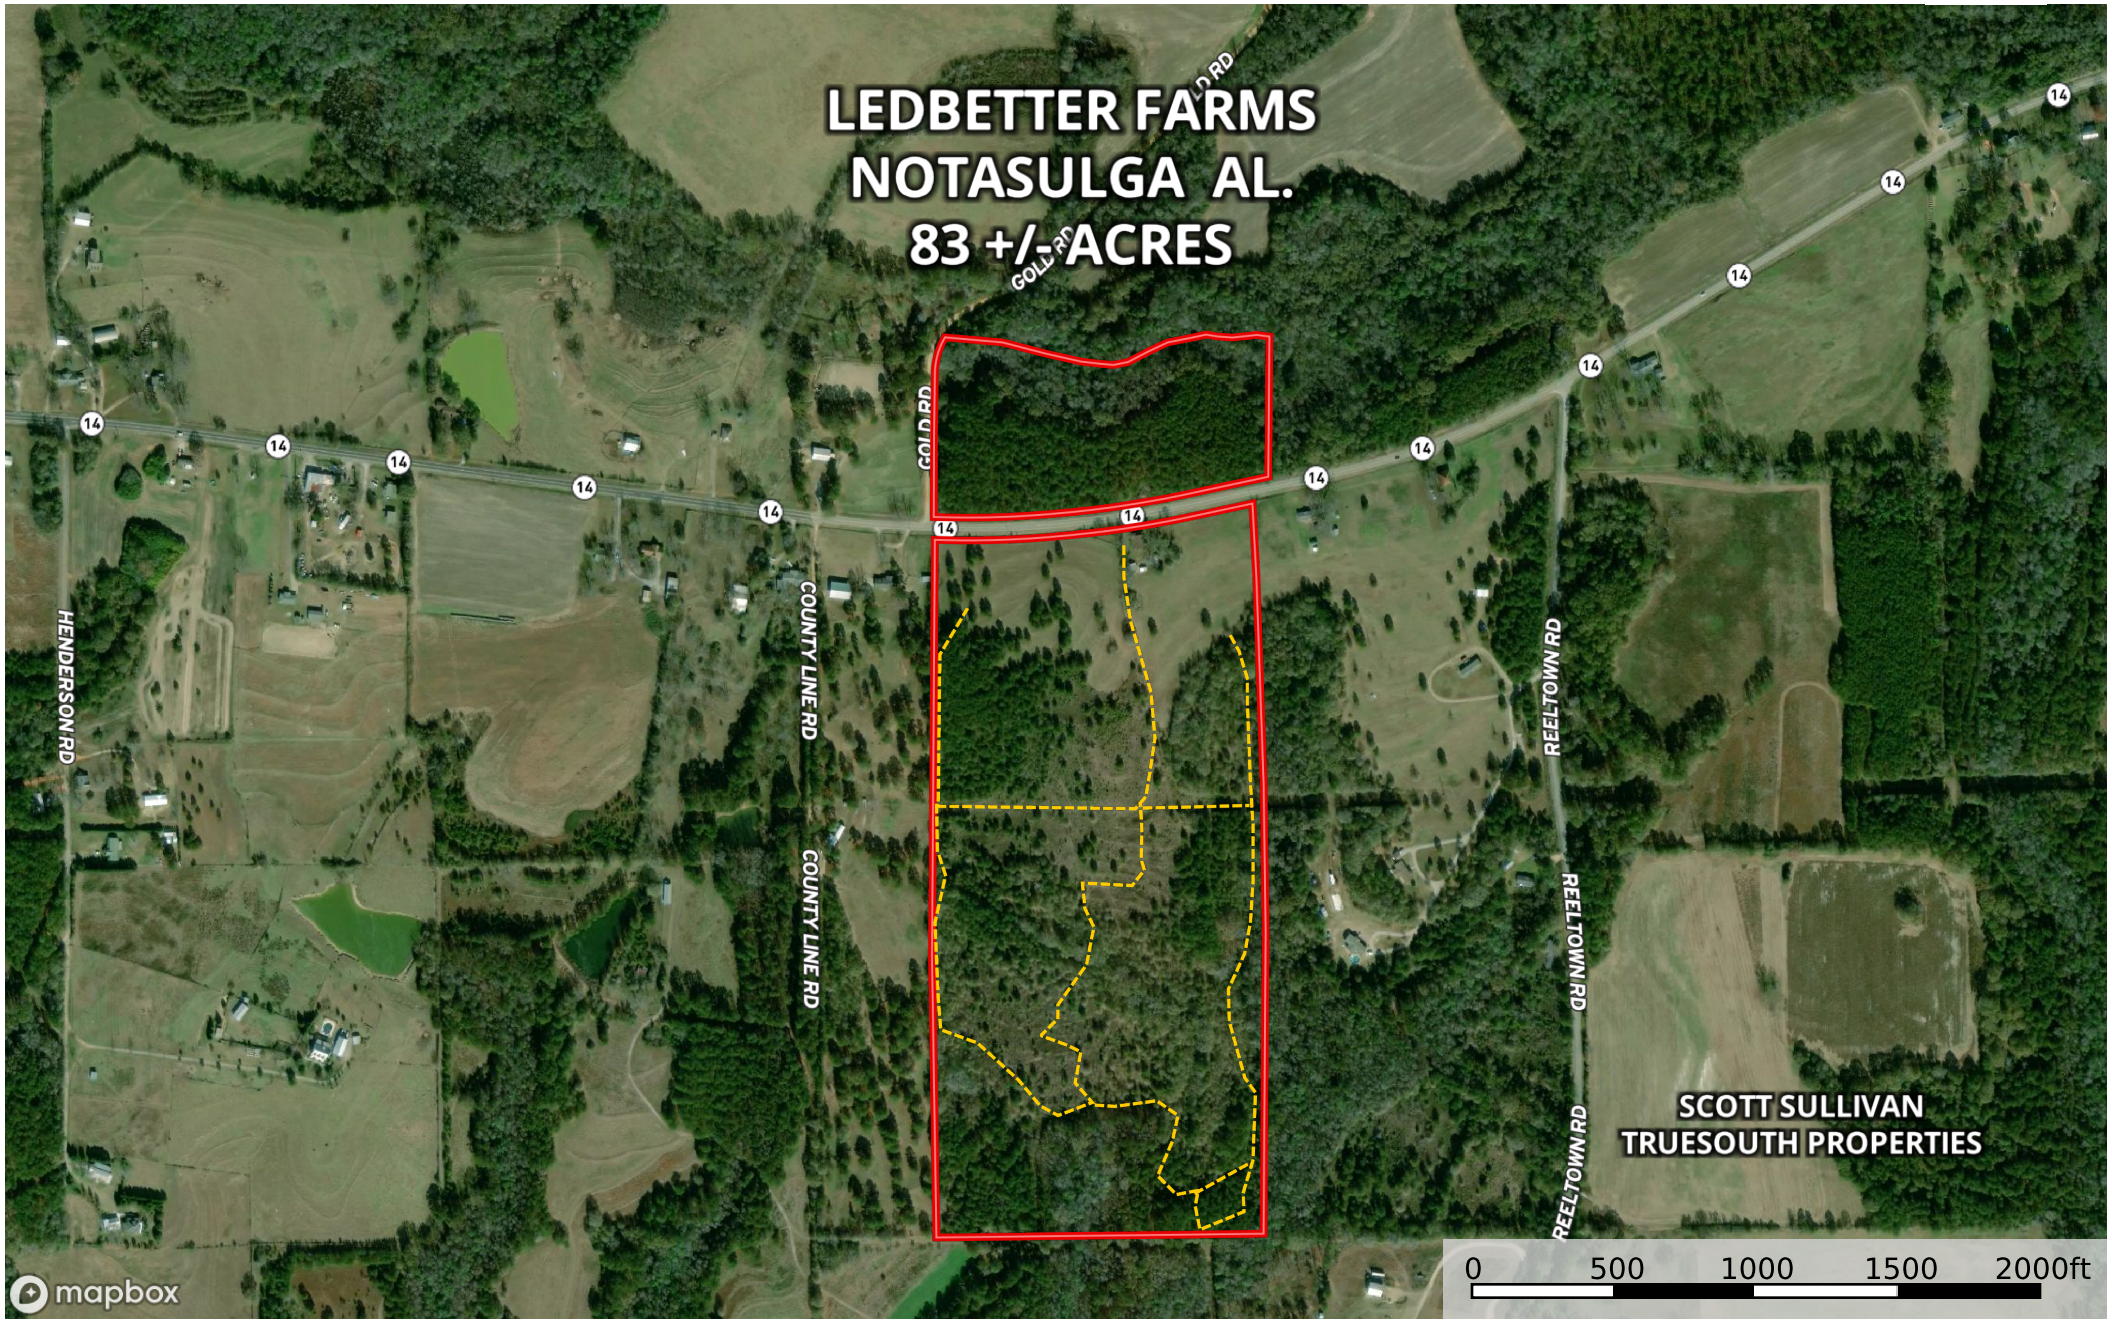

# LEDBETTER FARMS NOTASULGA AL. 83 +/- ACRES

SCOTT SULLIVAN  
TRUESOUTH PROPERTIES

mapbox

--- Road / Trail    □ Boundary