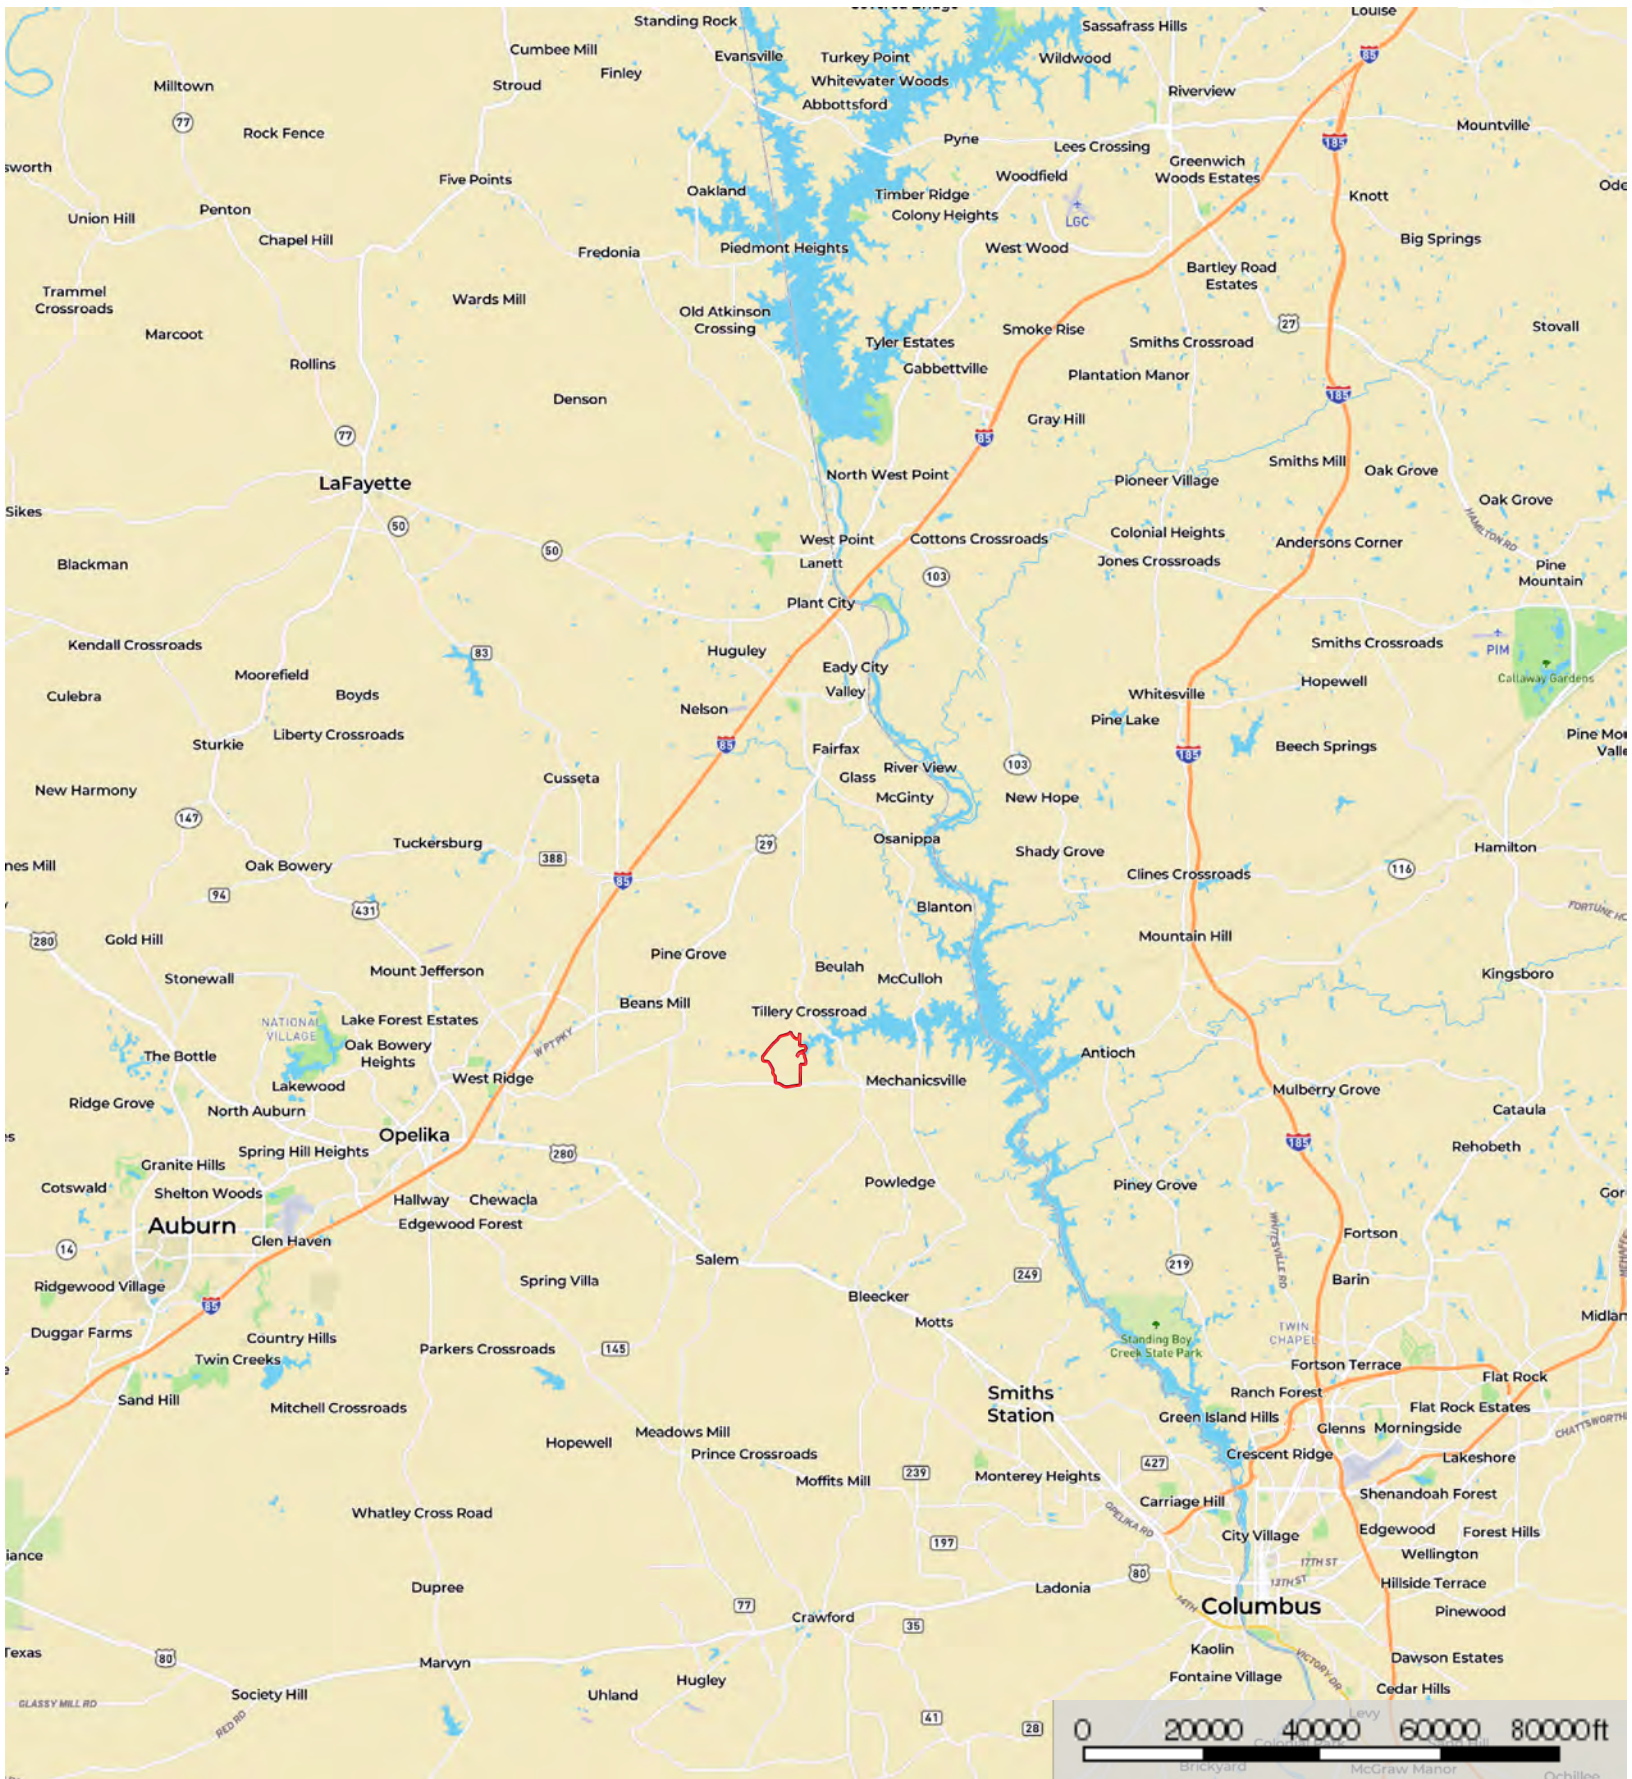

Harding & Halawakee

Lee County, Alabama, 730 AC +/-

Boundary