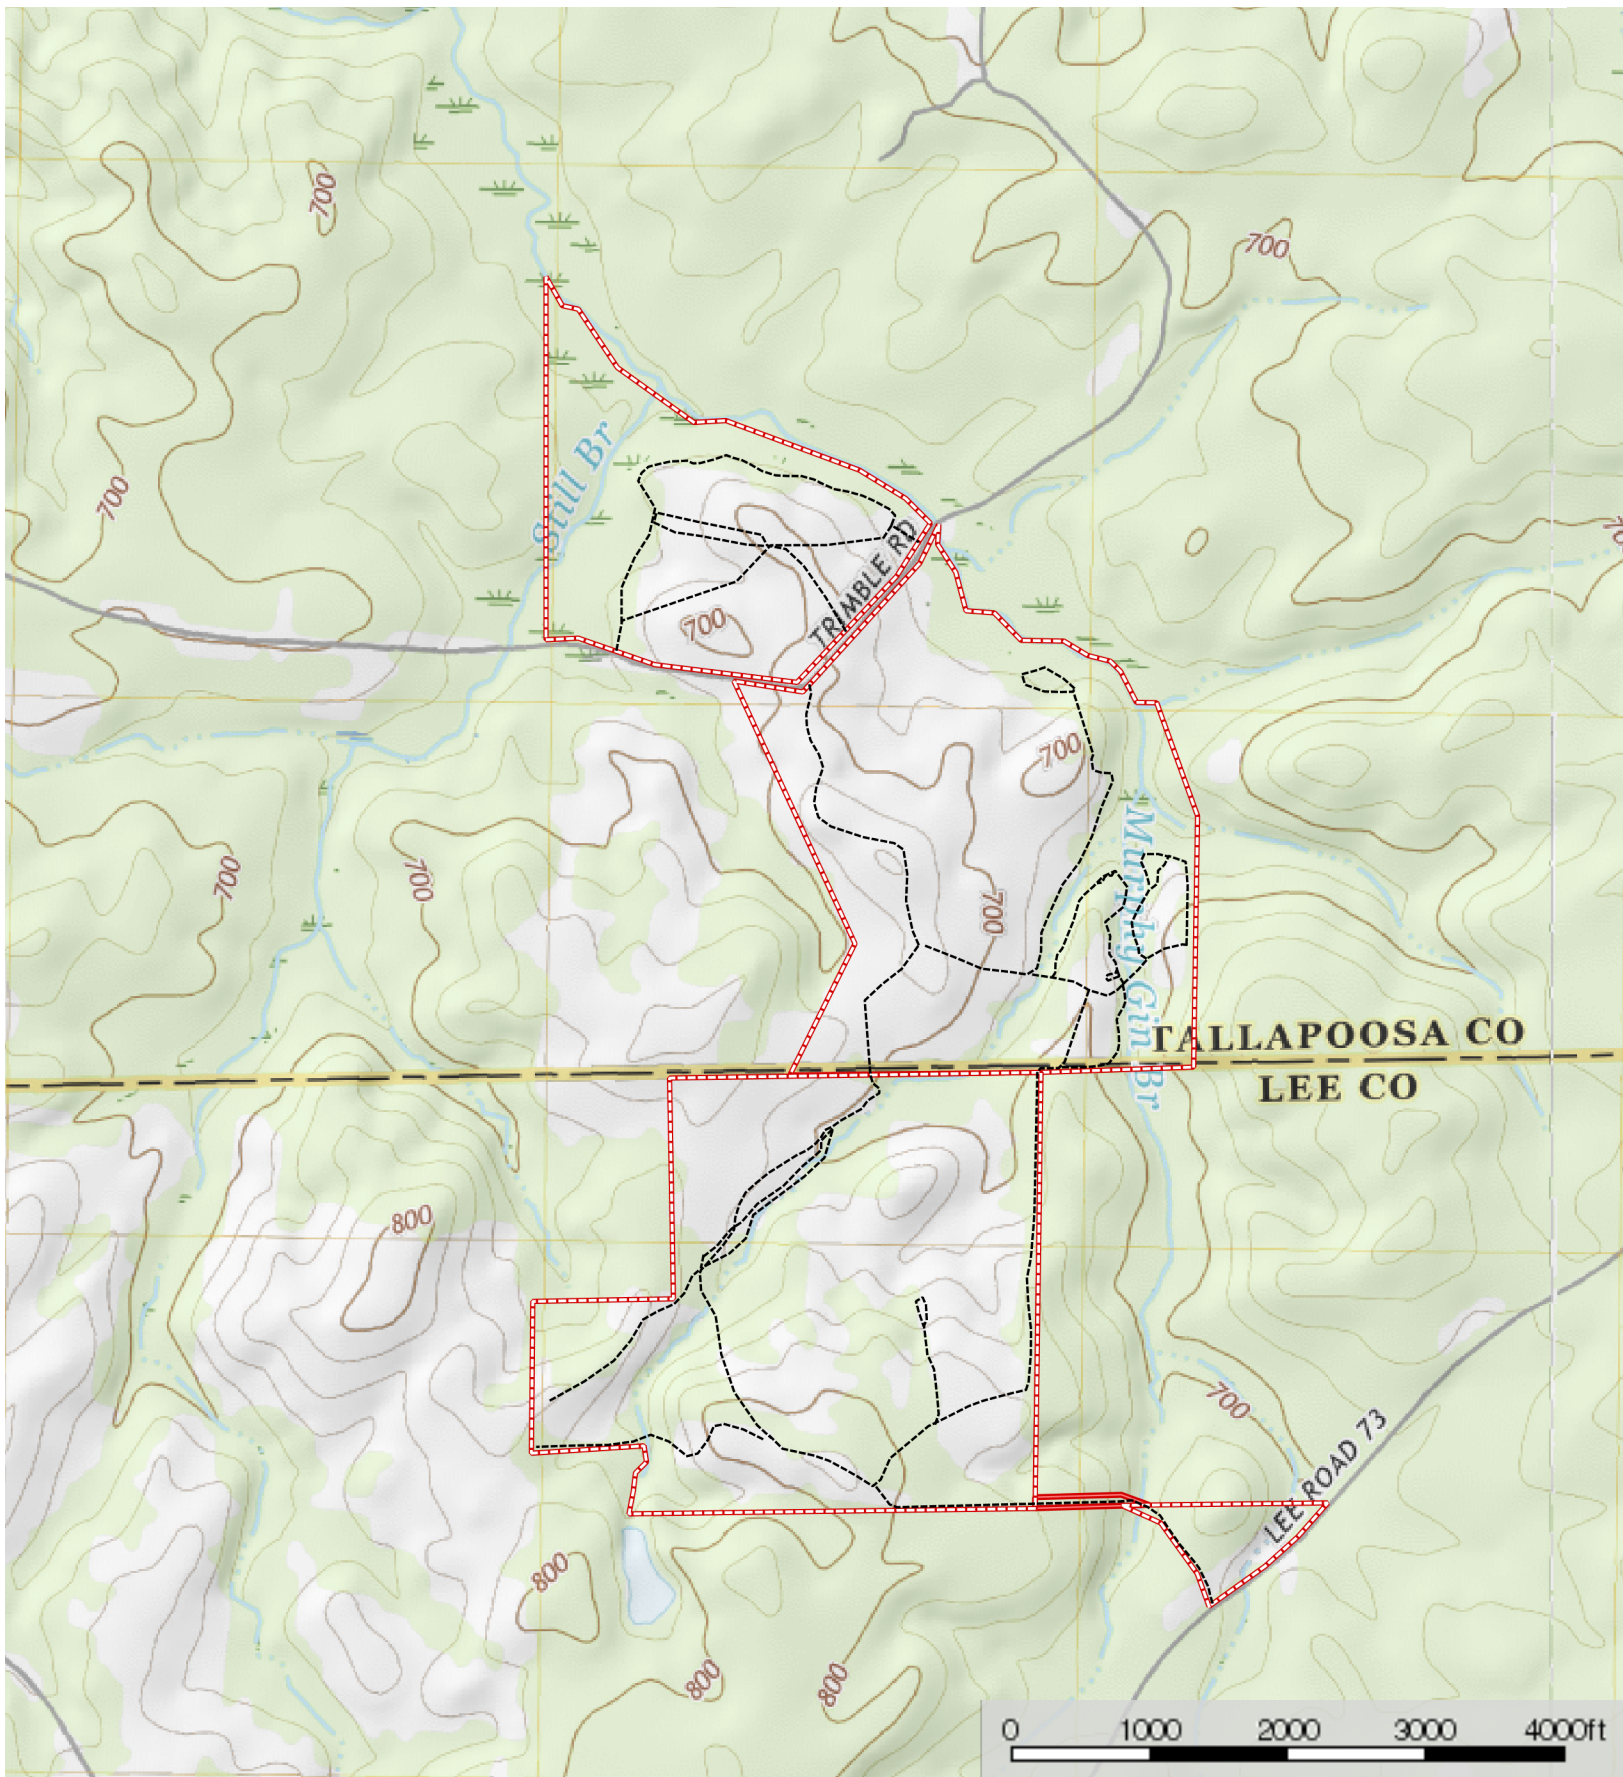

Twin Creeks

Lee County, Tallapoosa County, Alabama, 378.22 AC +/-

--- Road / Trail  Boundary  Boundary