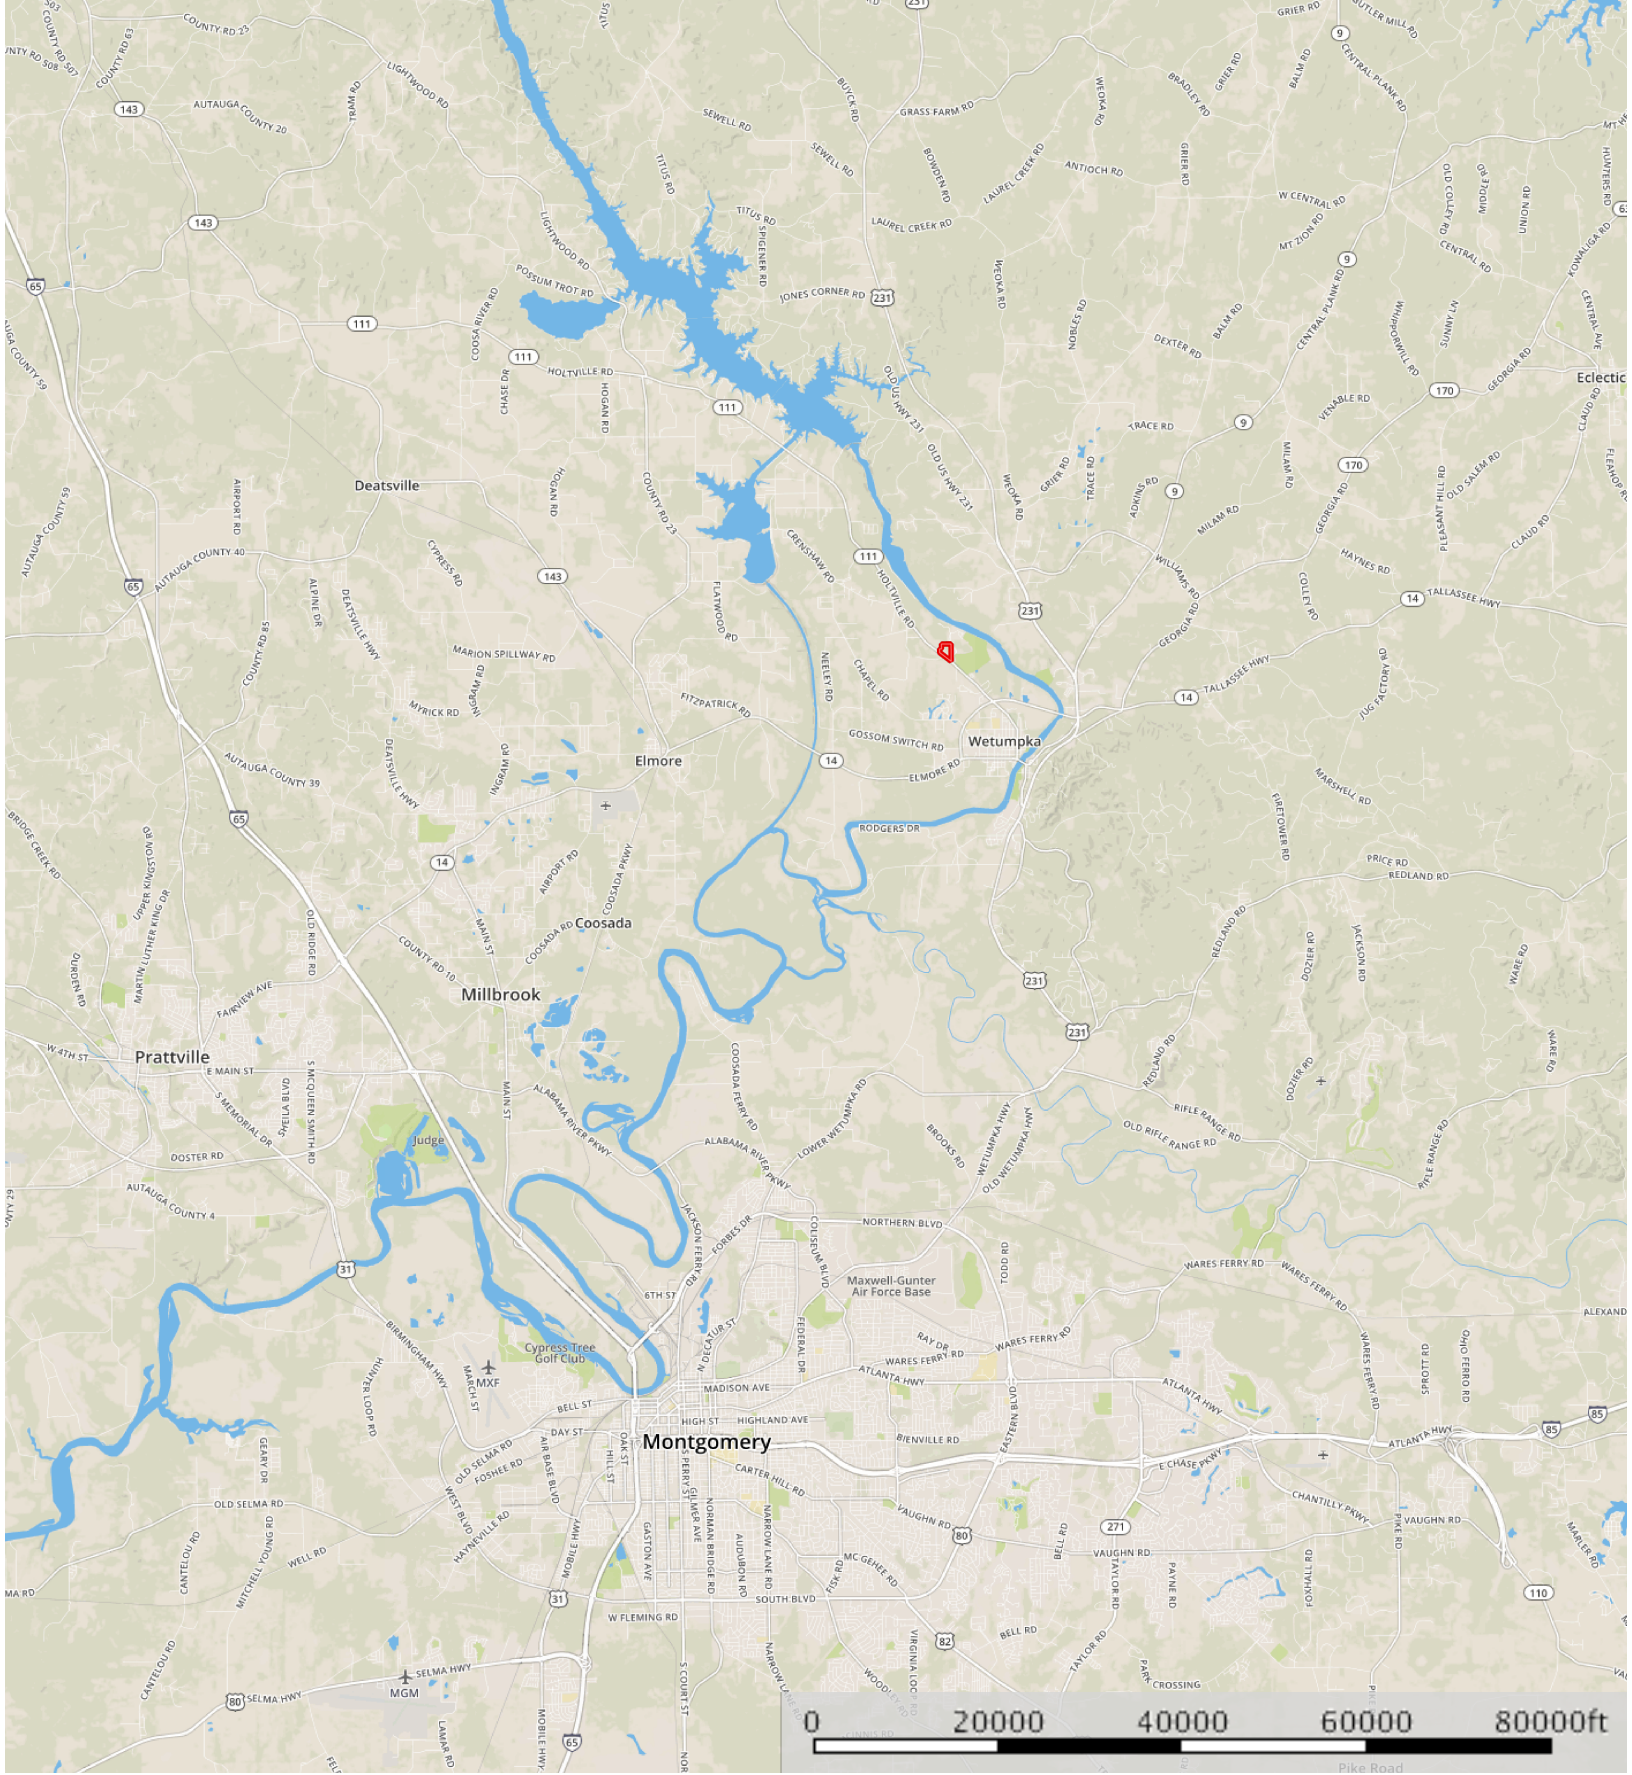

Wetumpka, Highway 111

Elmore County, Alabama, 28 AC +/-

 Boundary