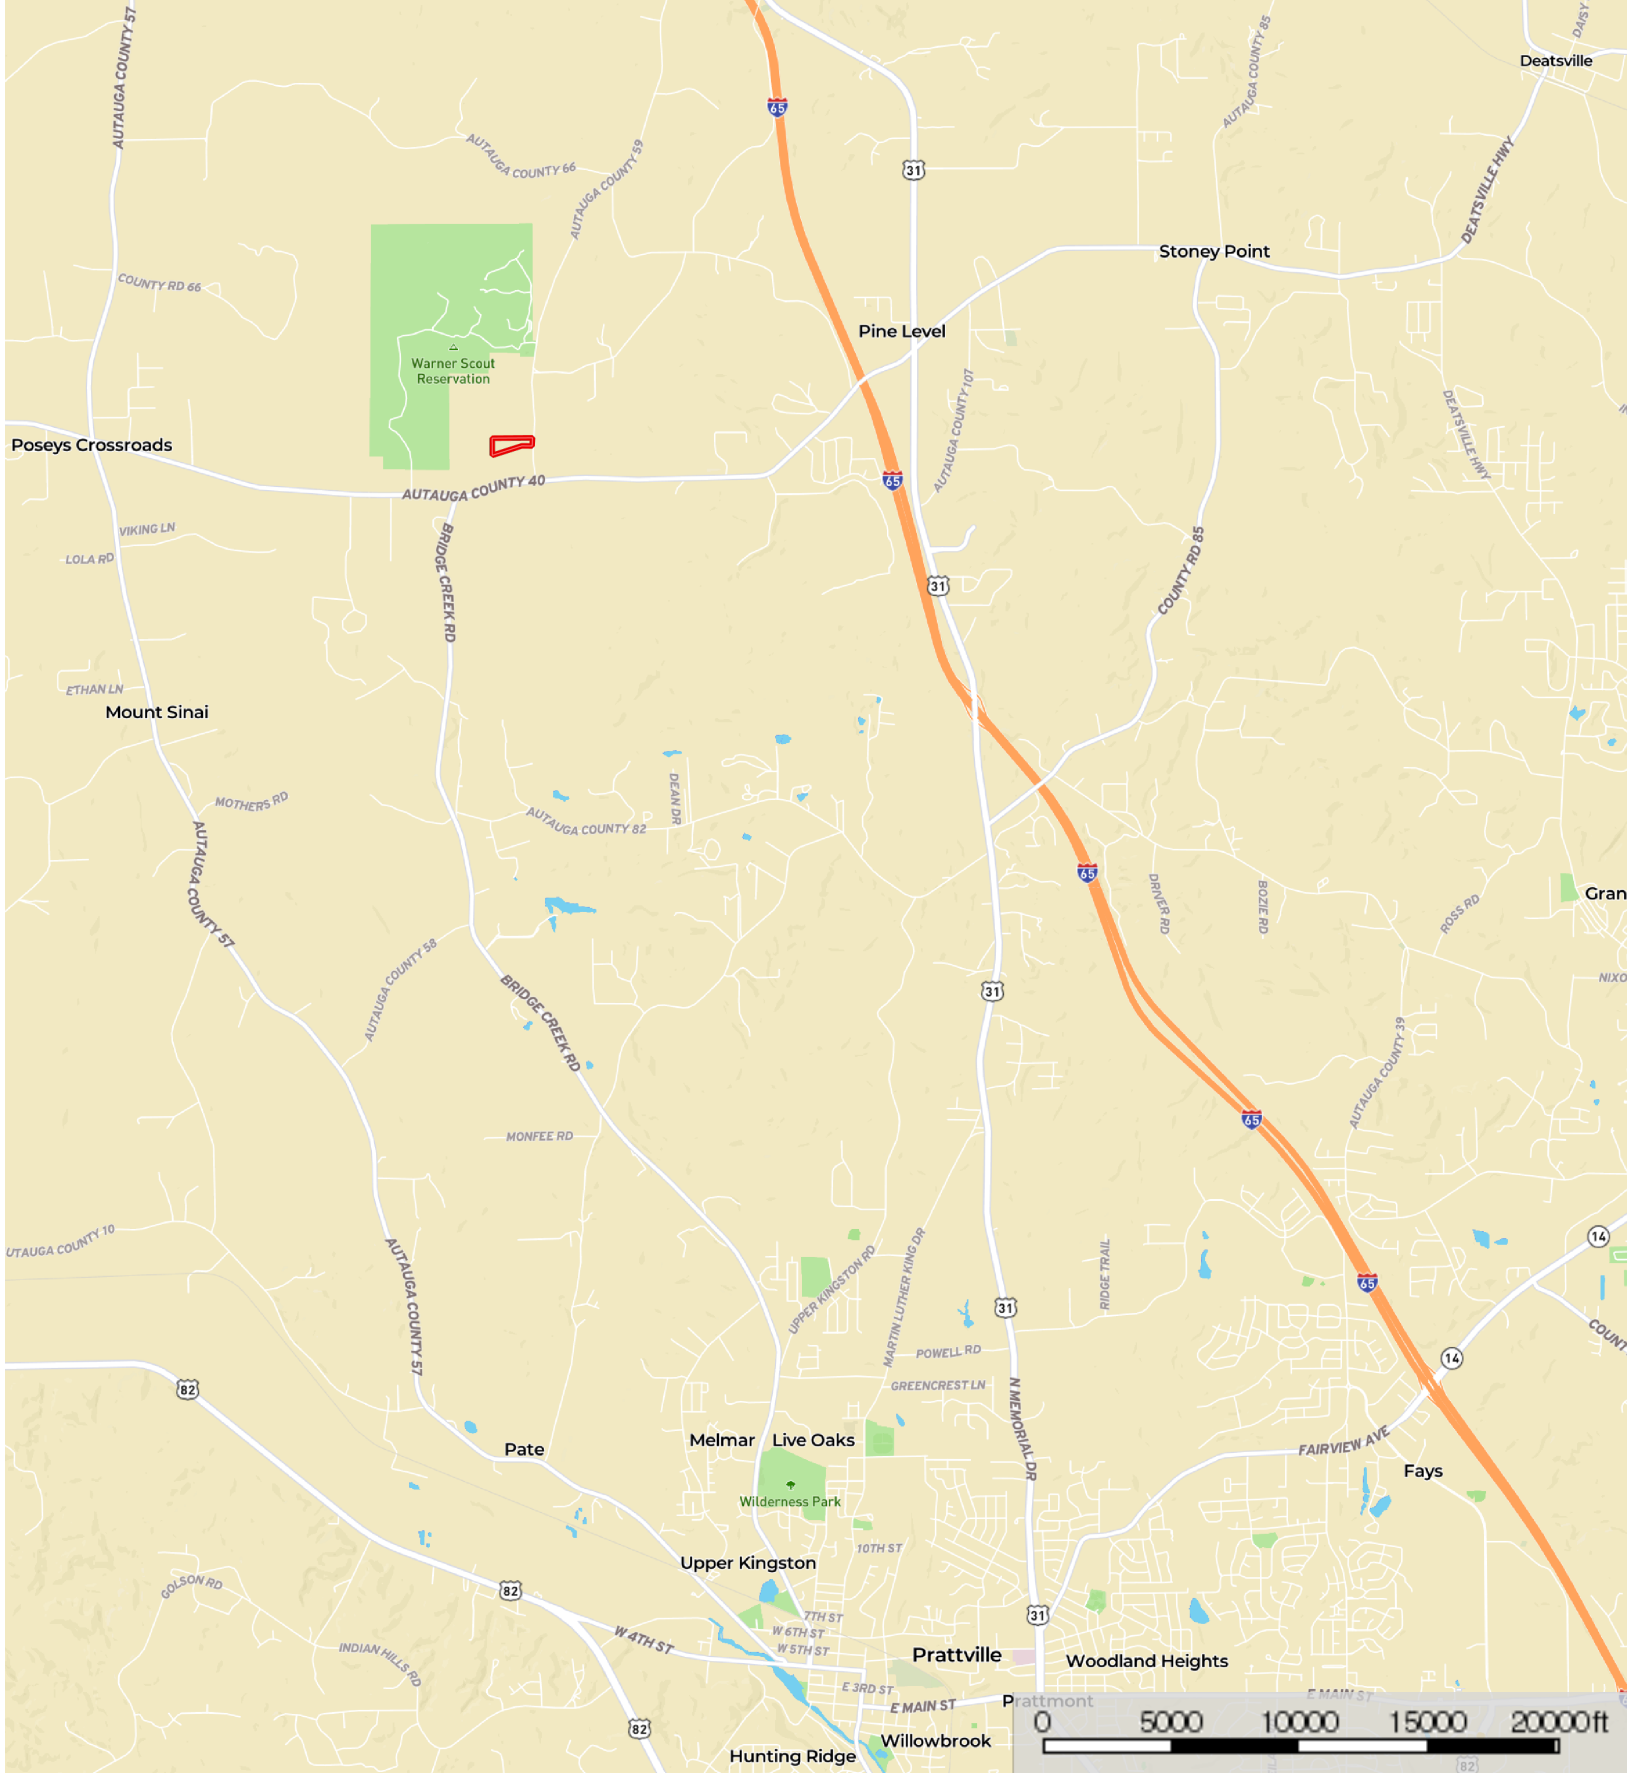

# Pine Level 11.5

Autauga County, Alabama, 105 AC +/-

 Boundary