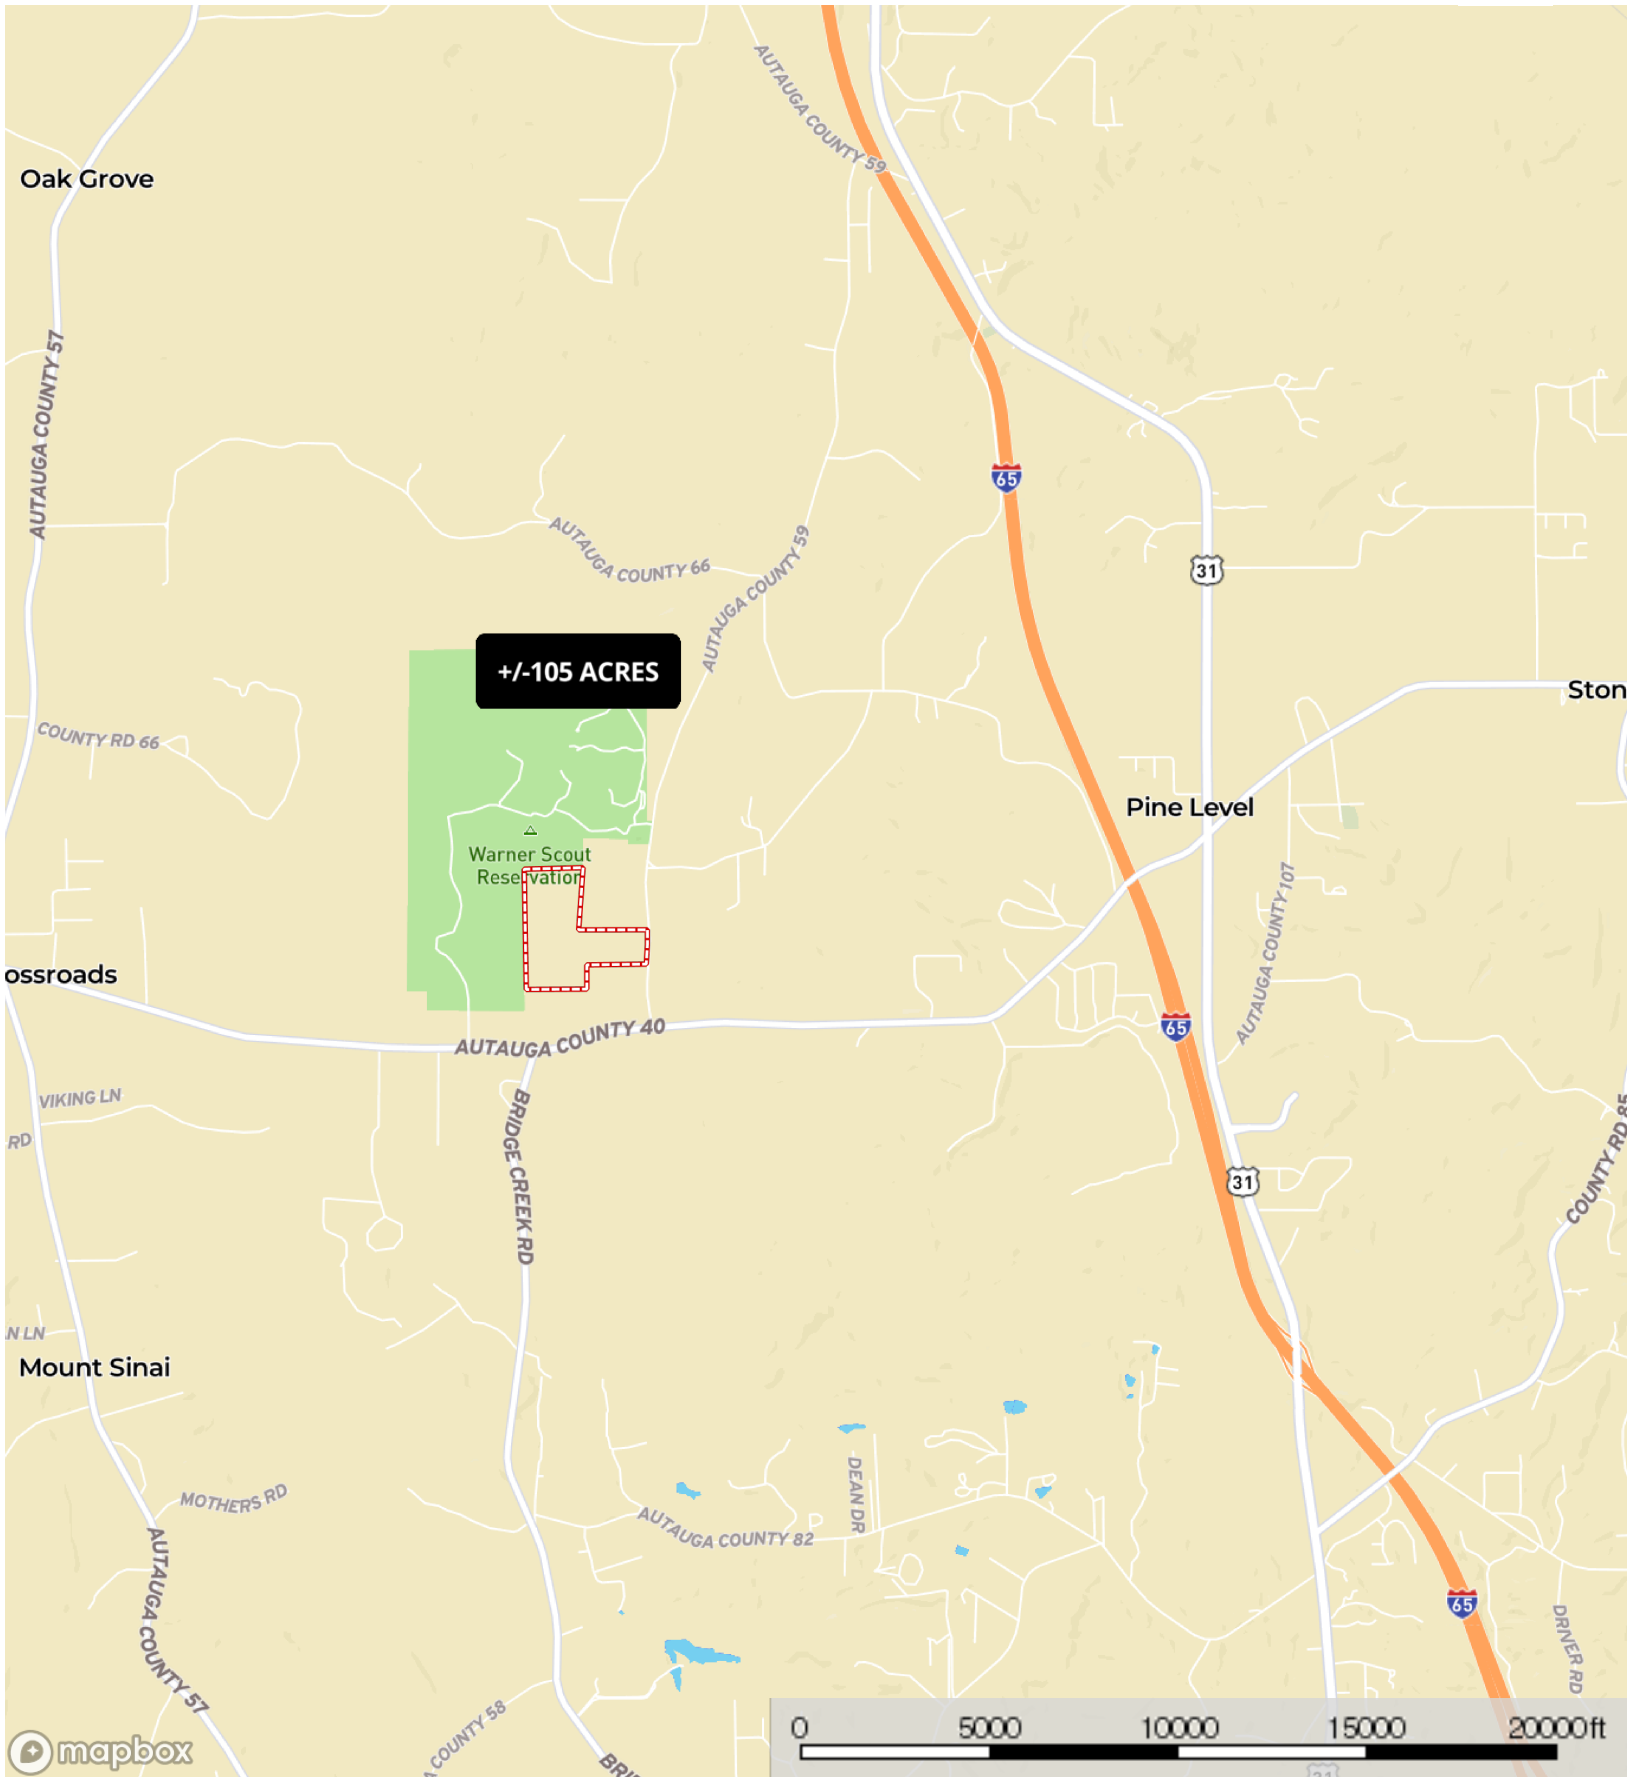

# Pine Level- Turkey Pasture

Autauga County, Alabama, 105 AC +/-

Boundary