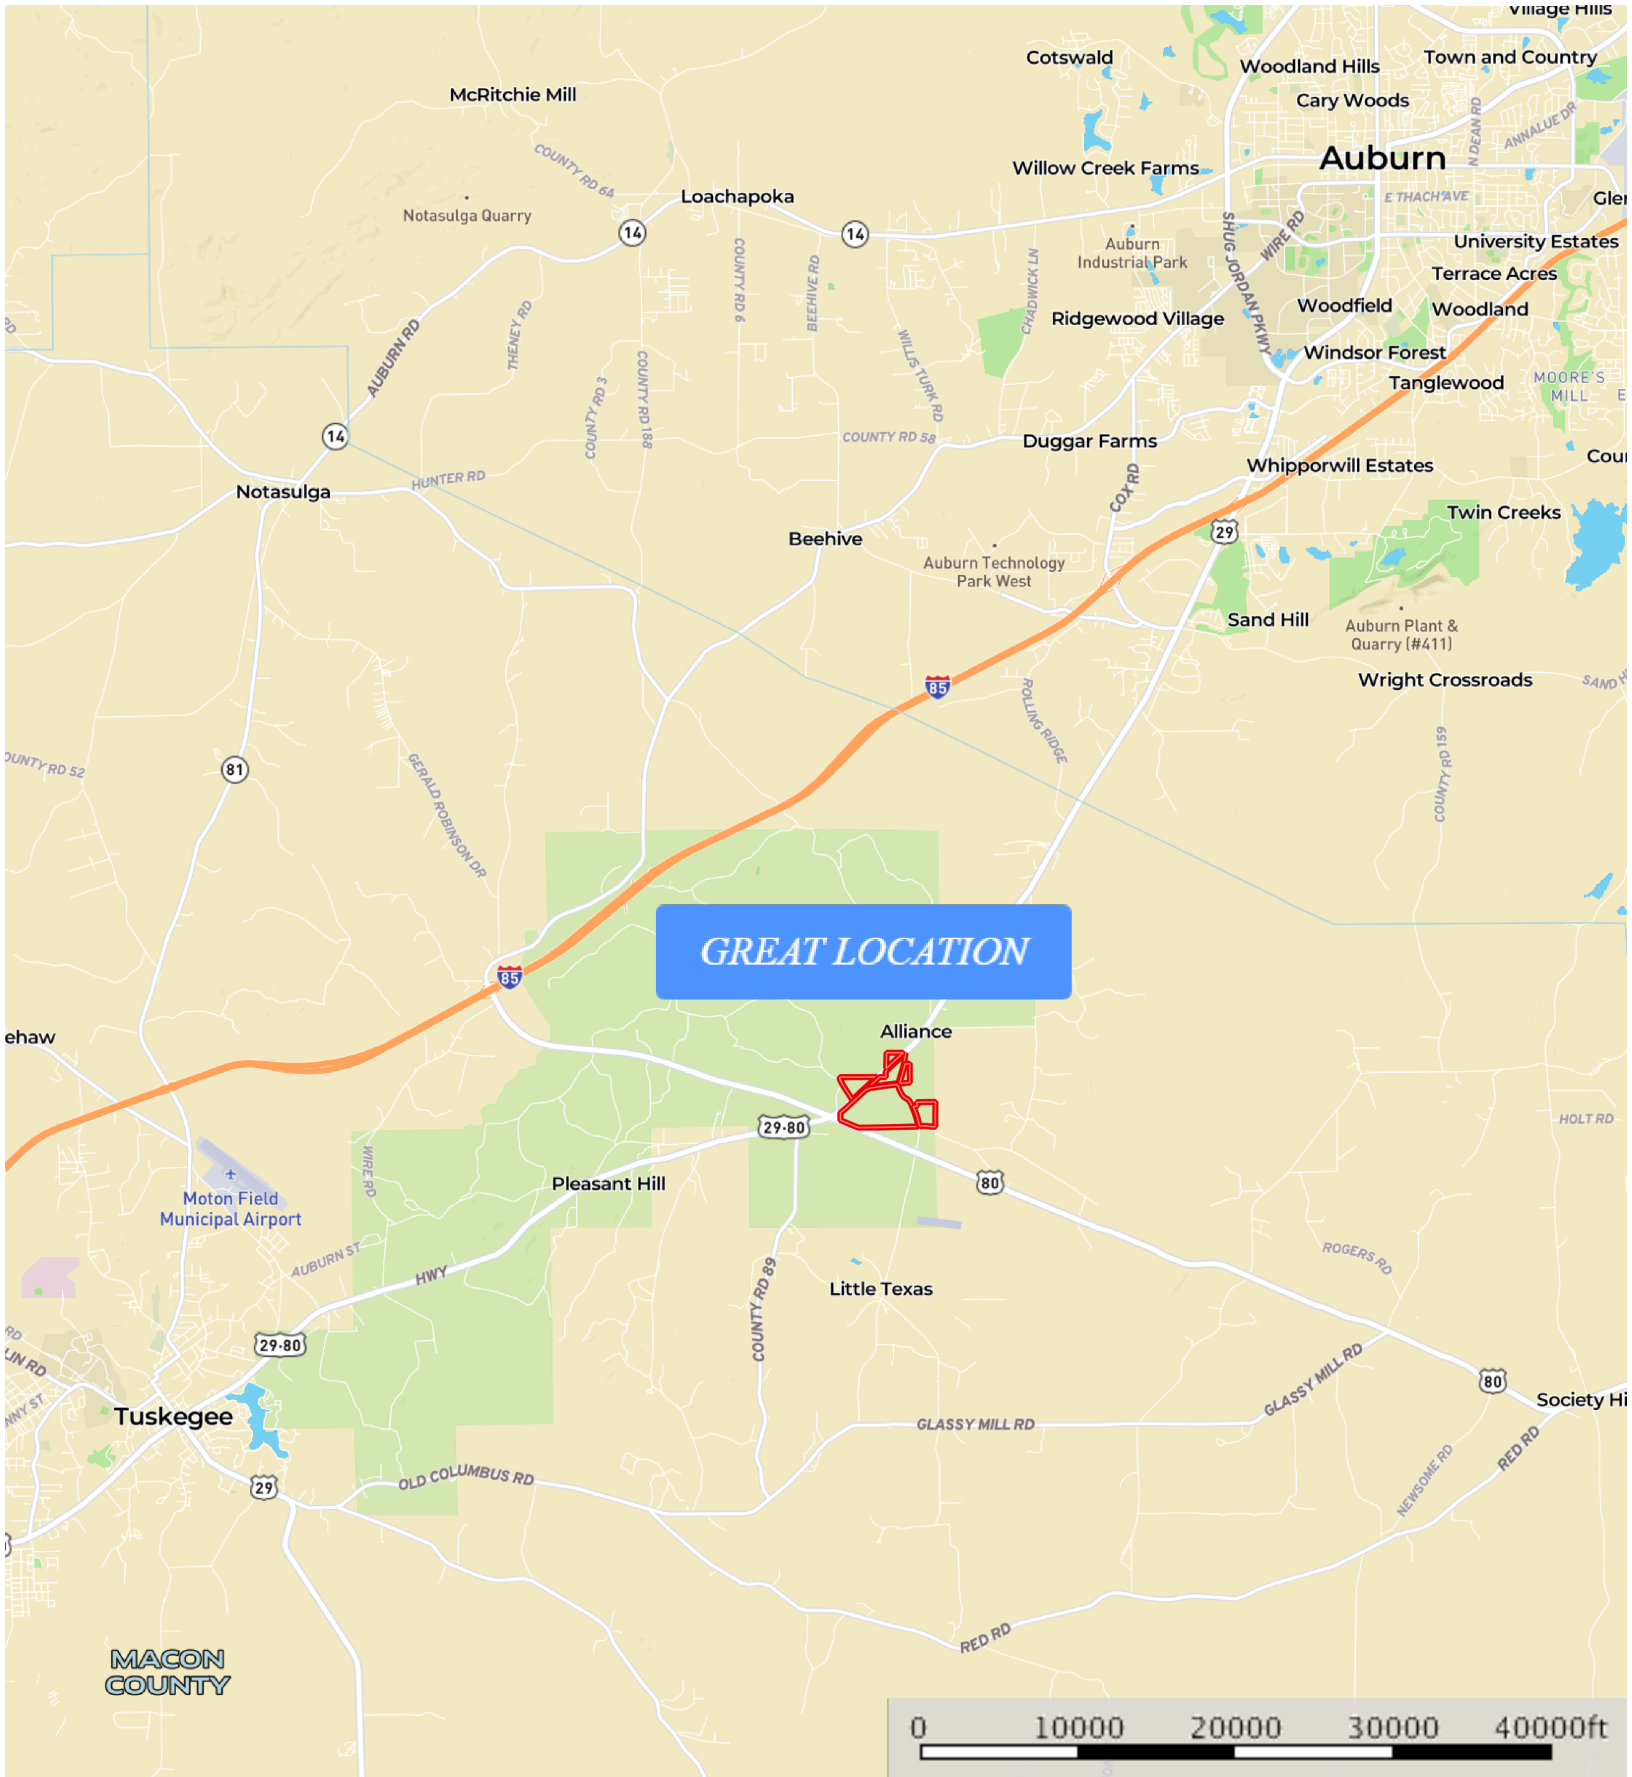

Little Texas

Macon County, Alabama, 290 AC +/-

 Boundary