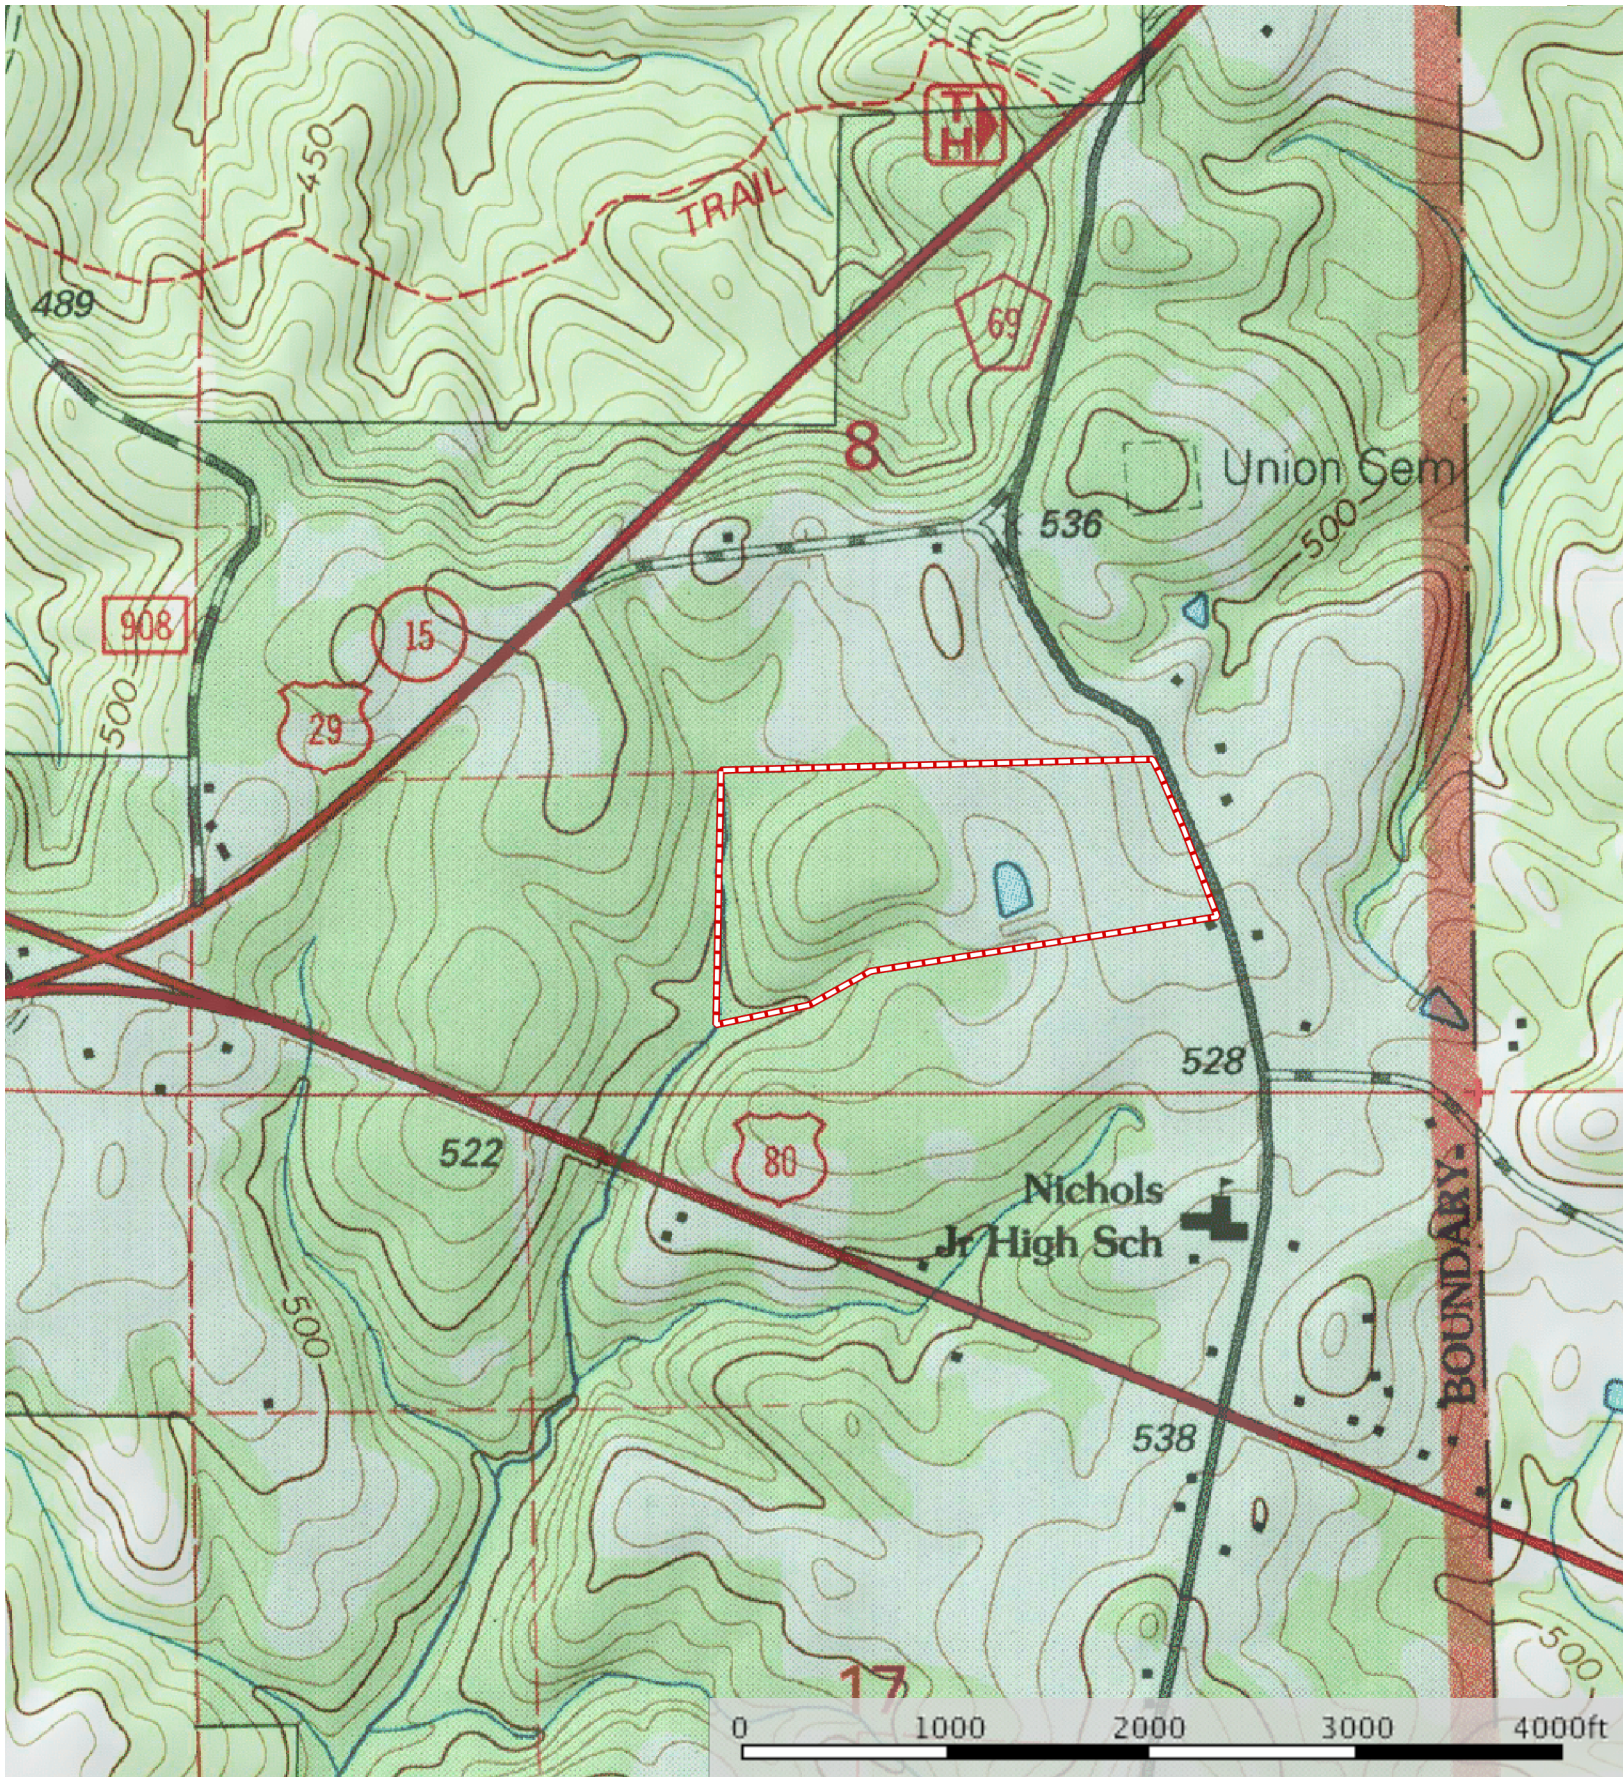

Little Texas 37
Macon County, Alabama, 37 AC +/-

 Boundary