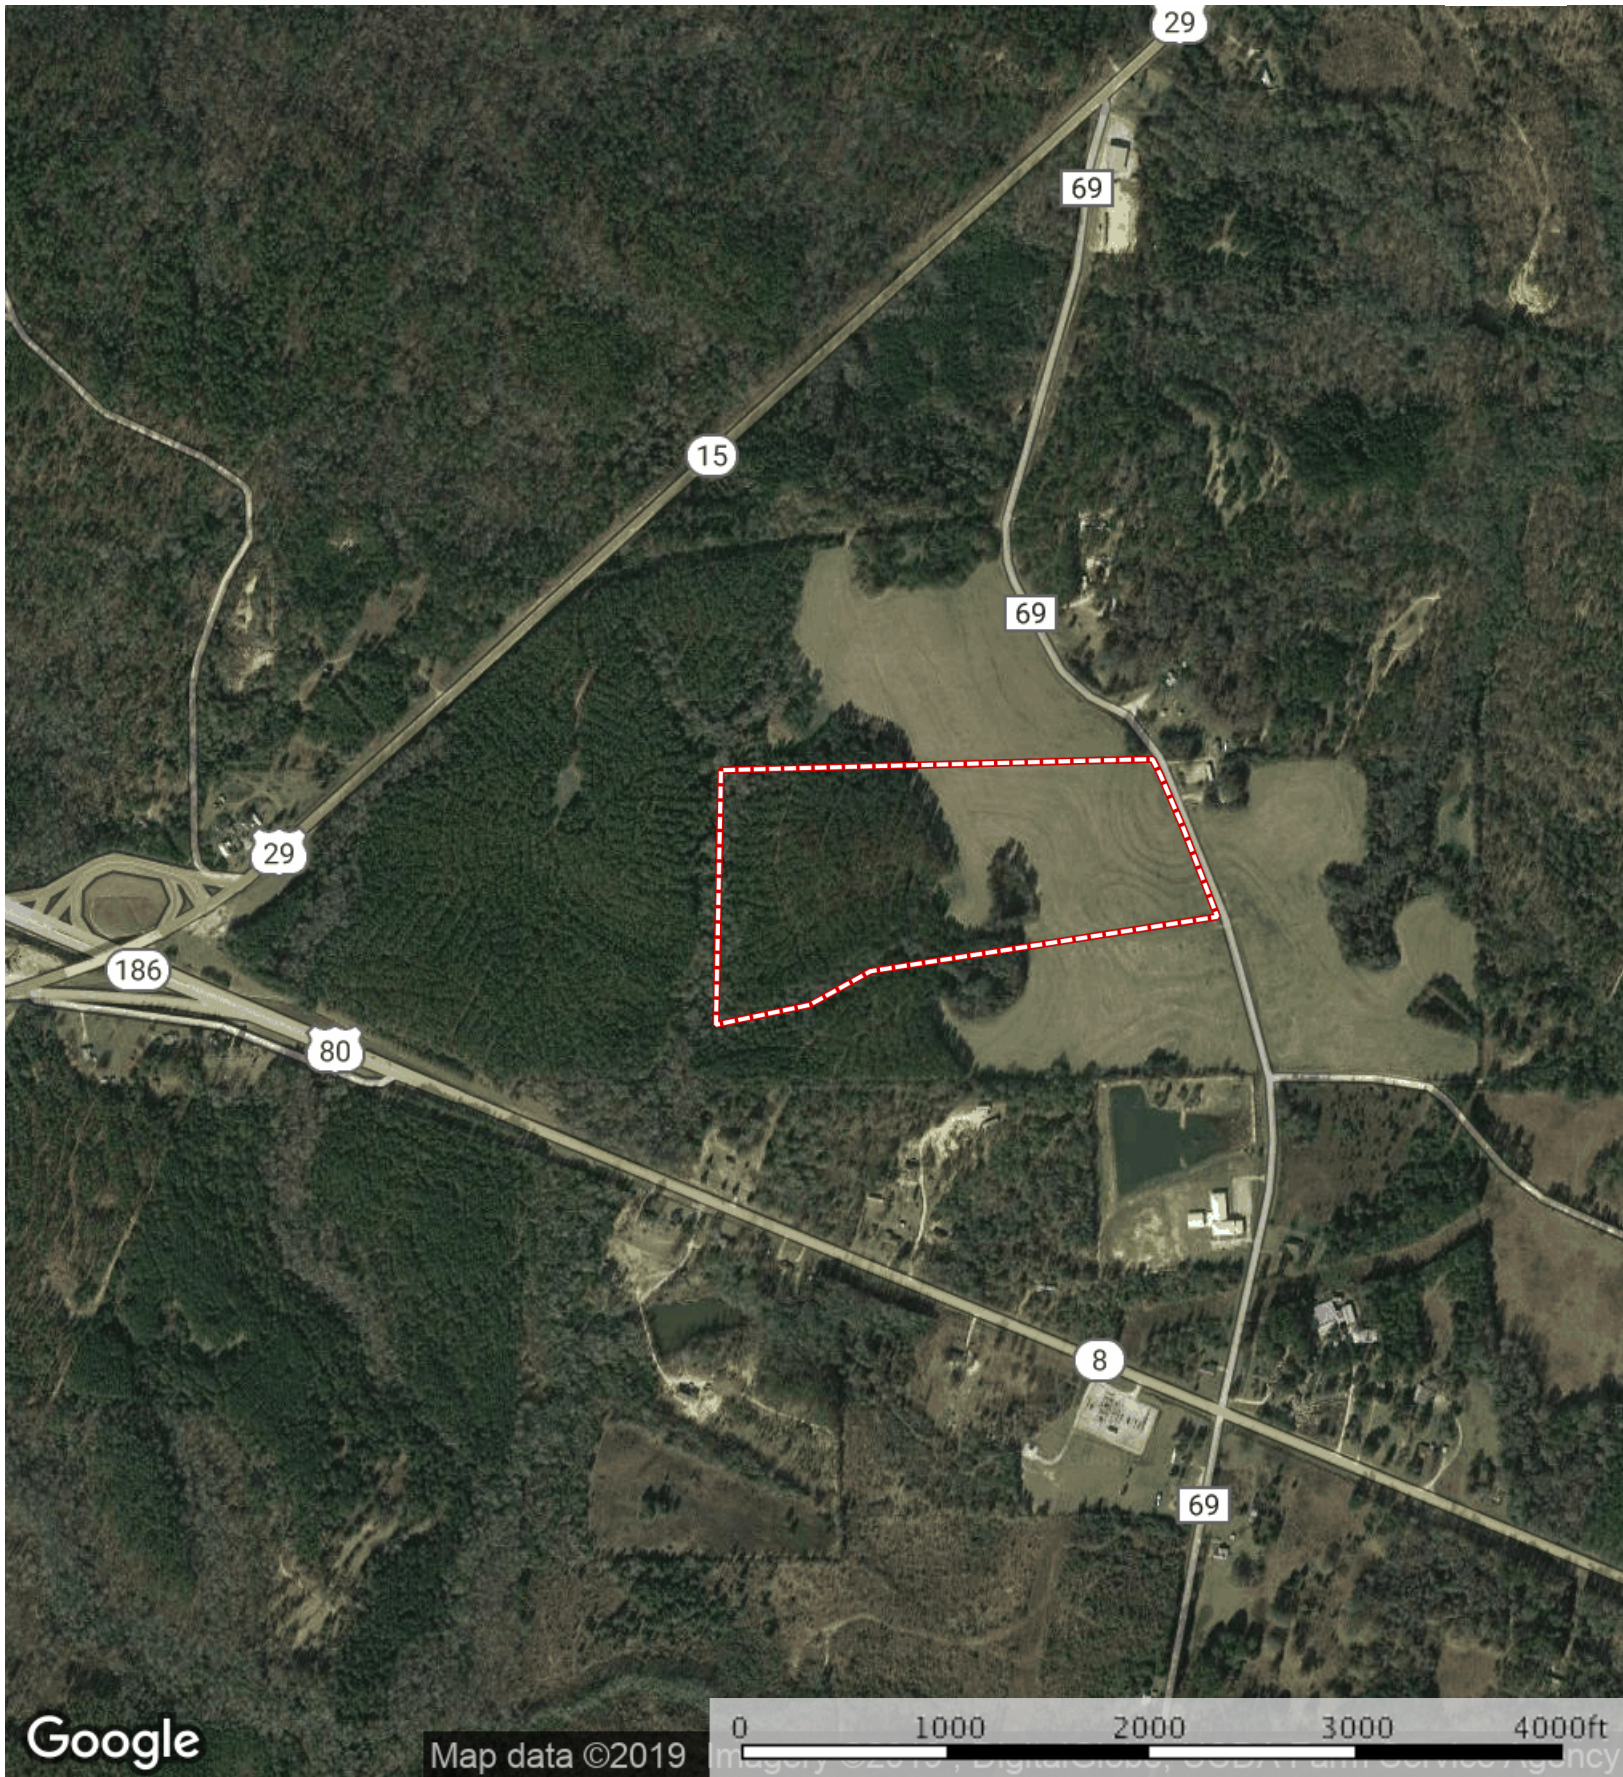

Little Texas 37
Macon County, Alabama, 37 AC +/-

 Boundary

Brad Nolen

 The information contained herein was obtained from sources deemed to be reliable. MapRight Services makes no warranties or guarantees as to the completeness or accuracy thereof.