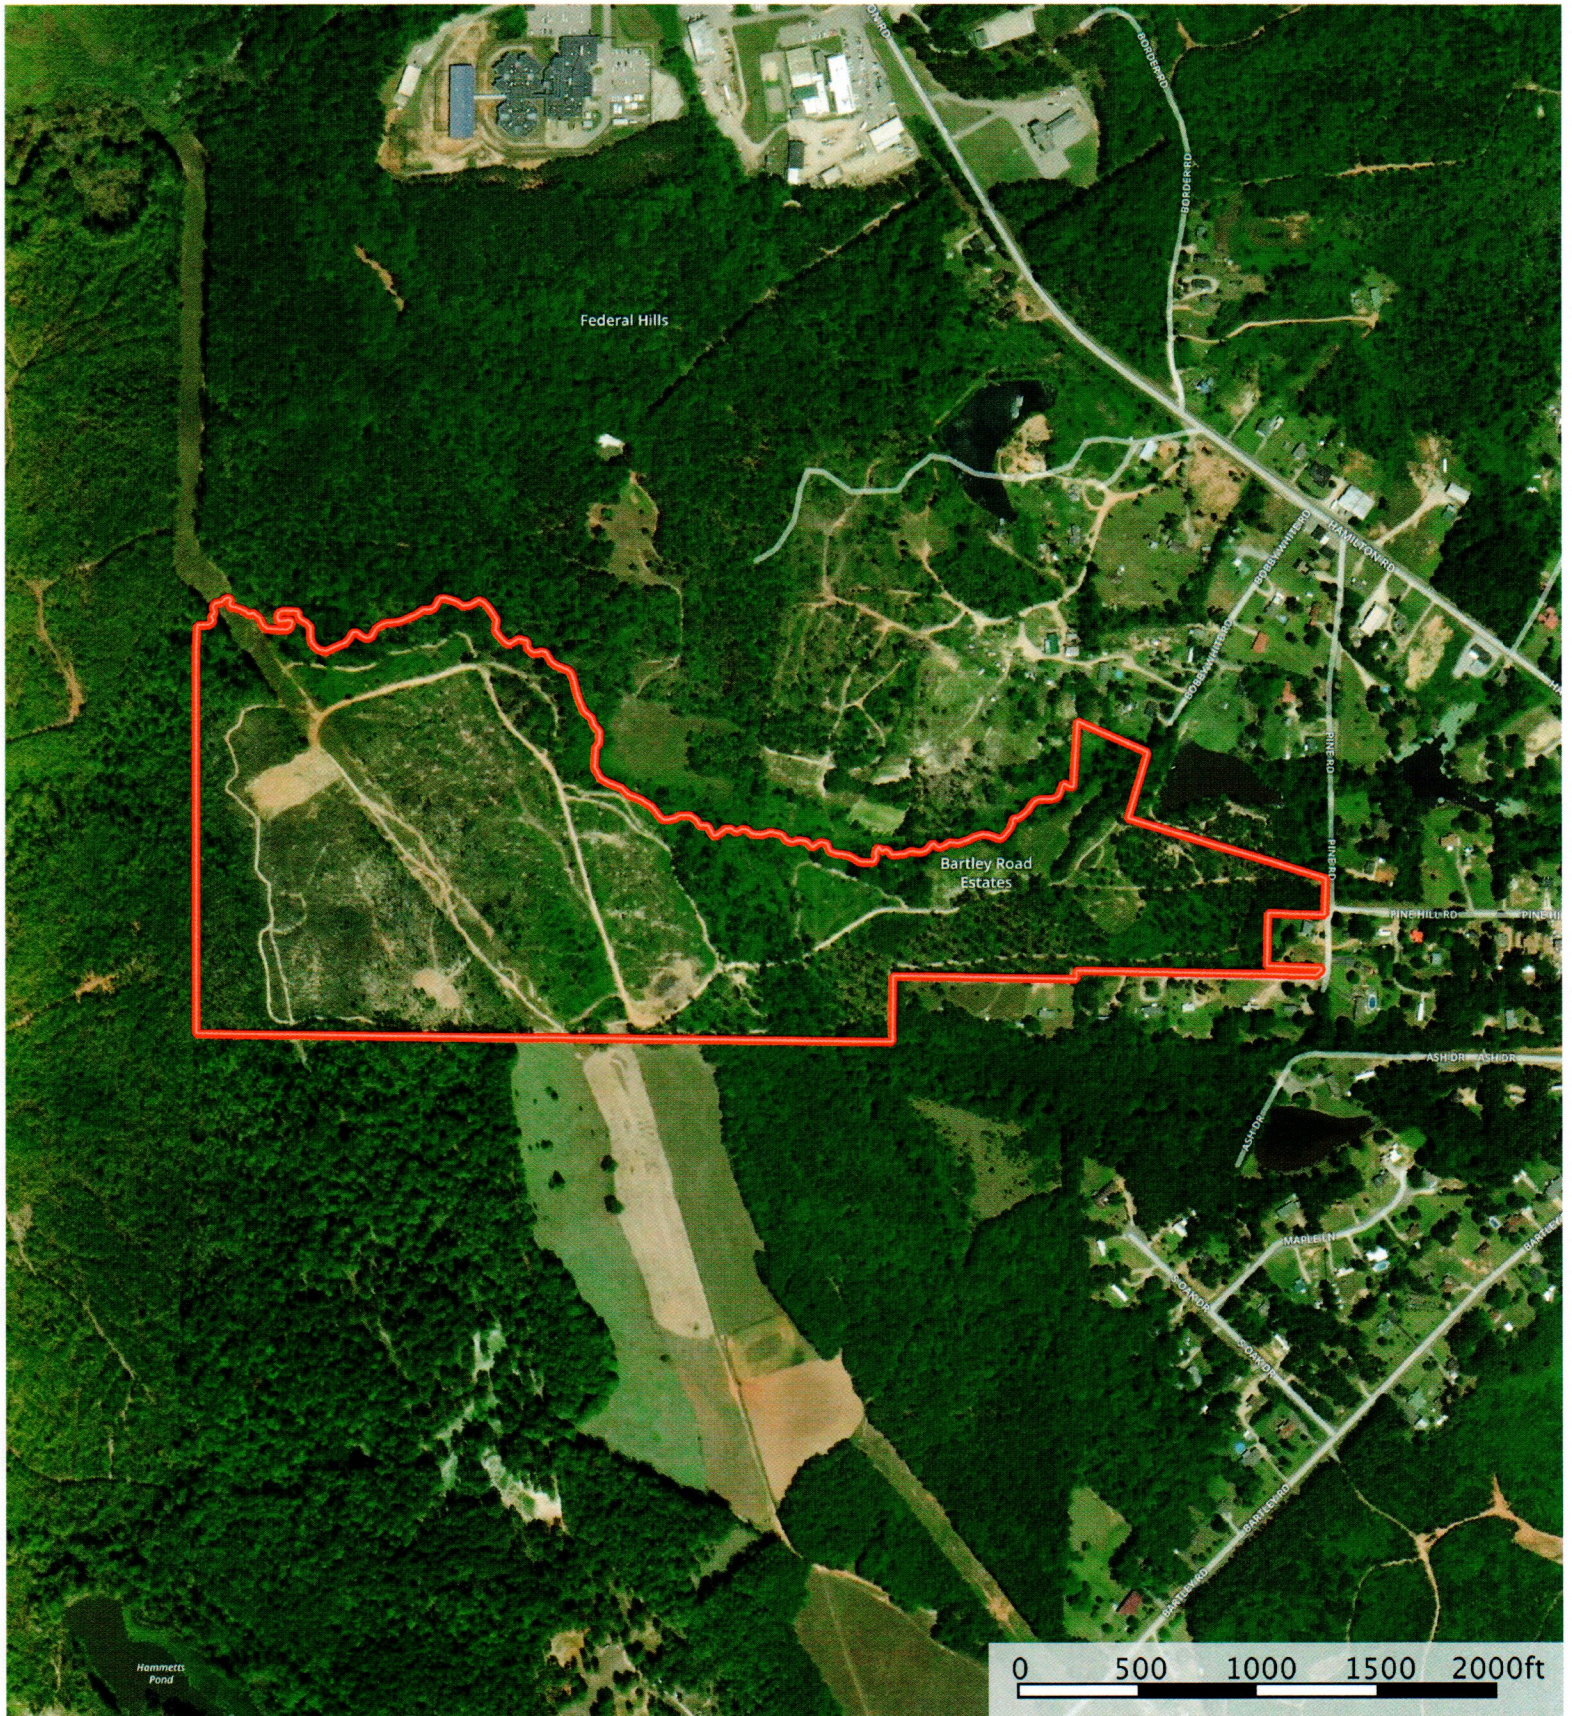

# Futch Investments

Troup County, Georgia, 81.542 AC +/-

 Boundary