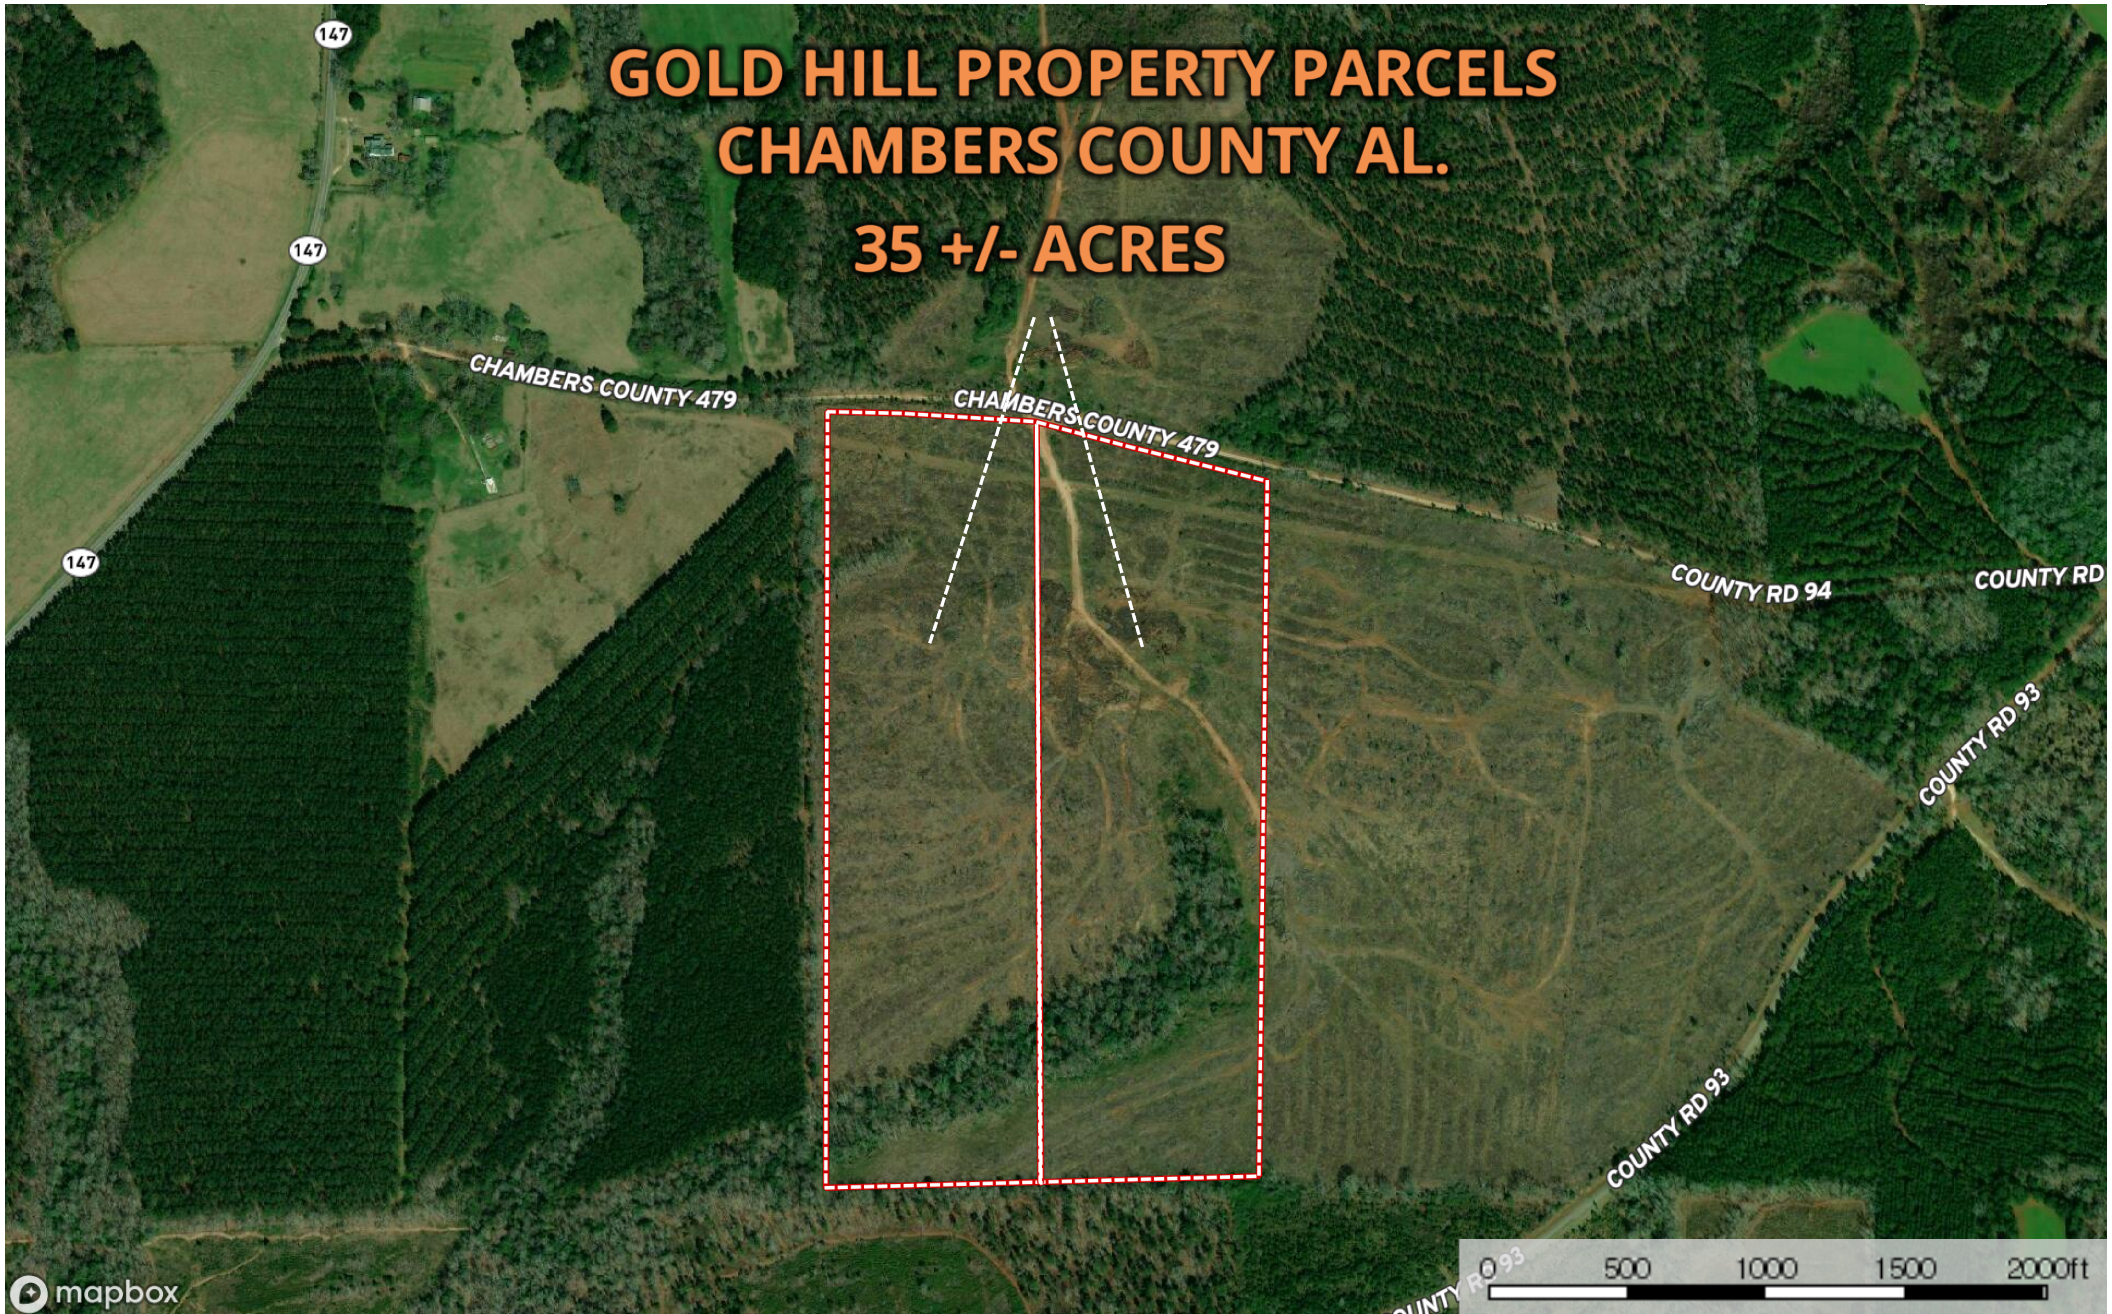

GOLD HILL PROPERTY PARCELS CHAMBERS COUNTY AL. 35 +/- ACRES

mapbox

Fence  Boundary