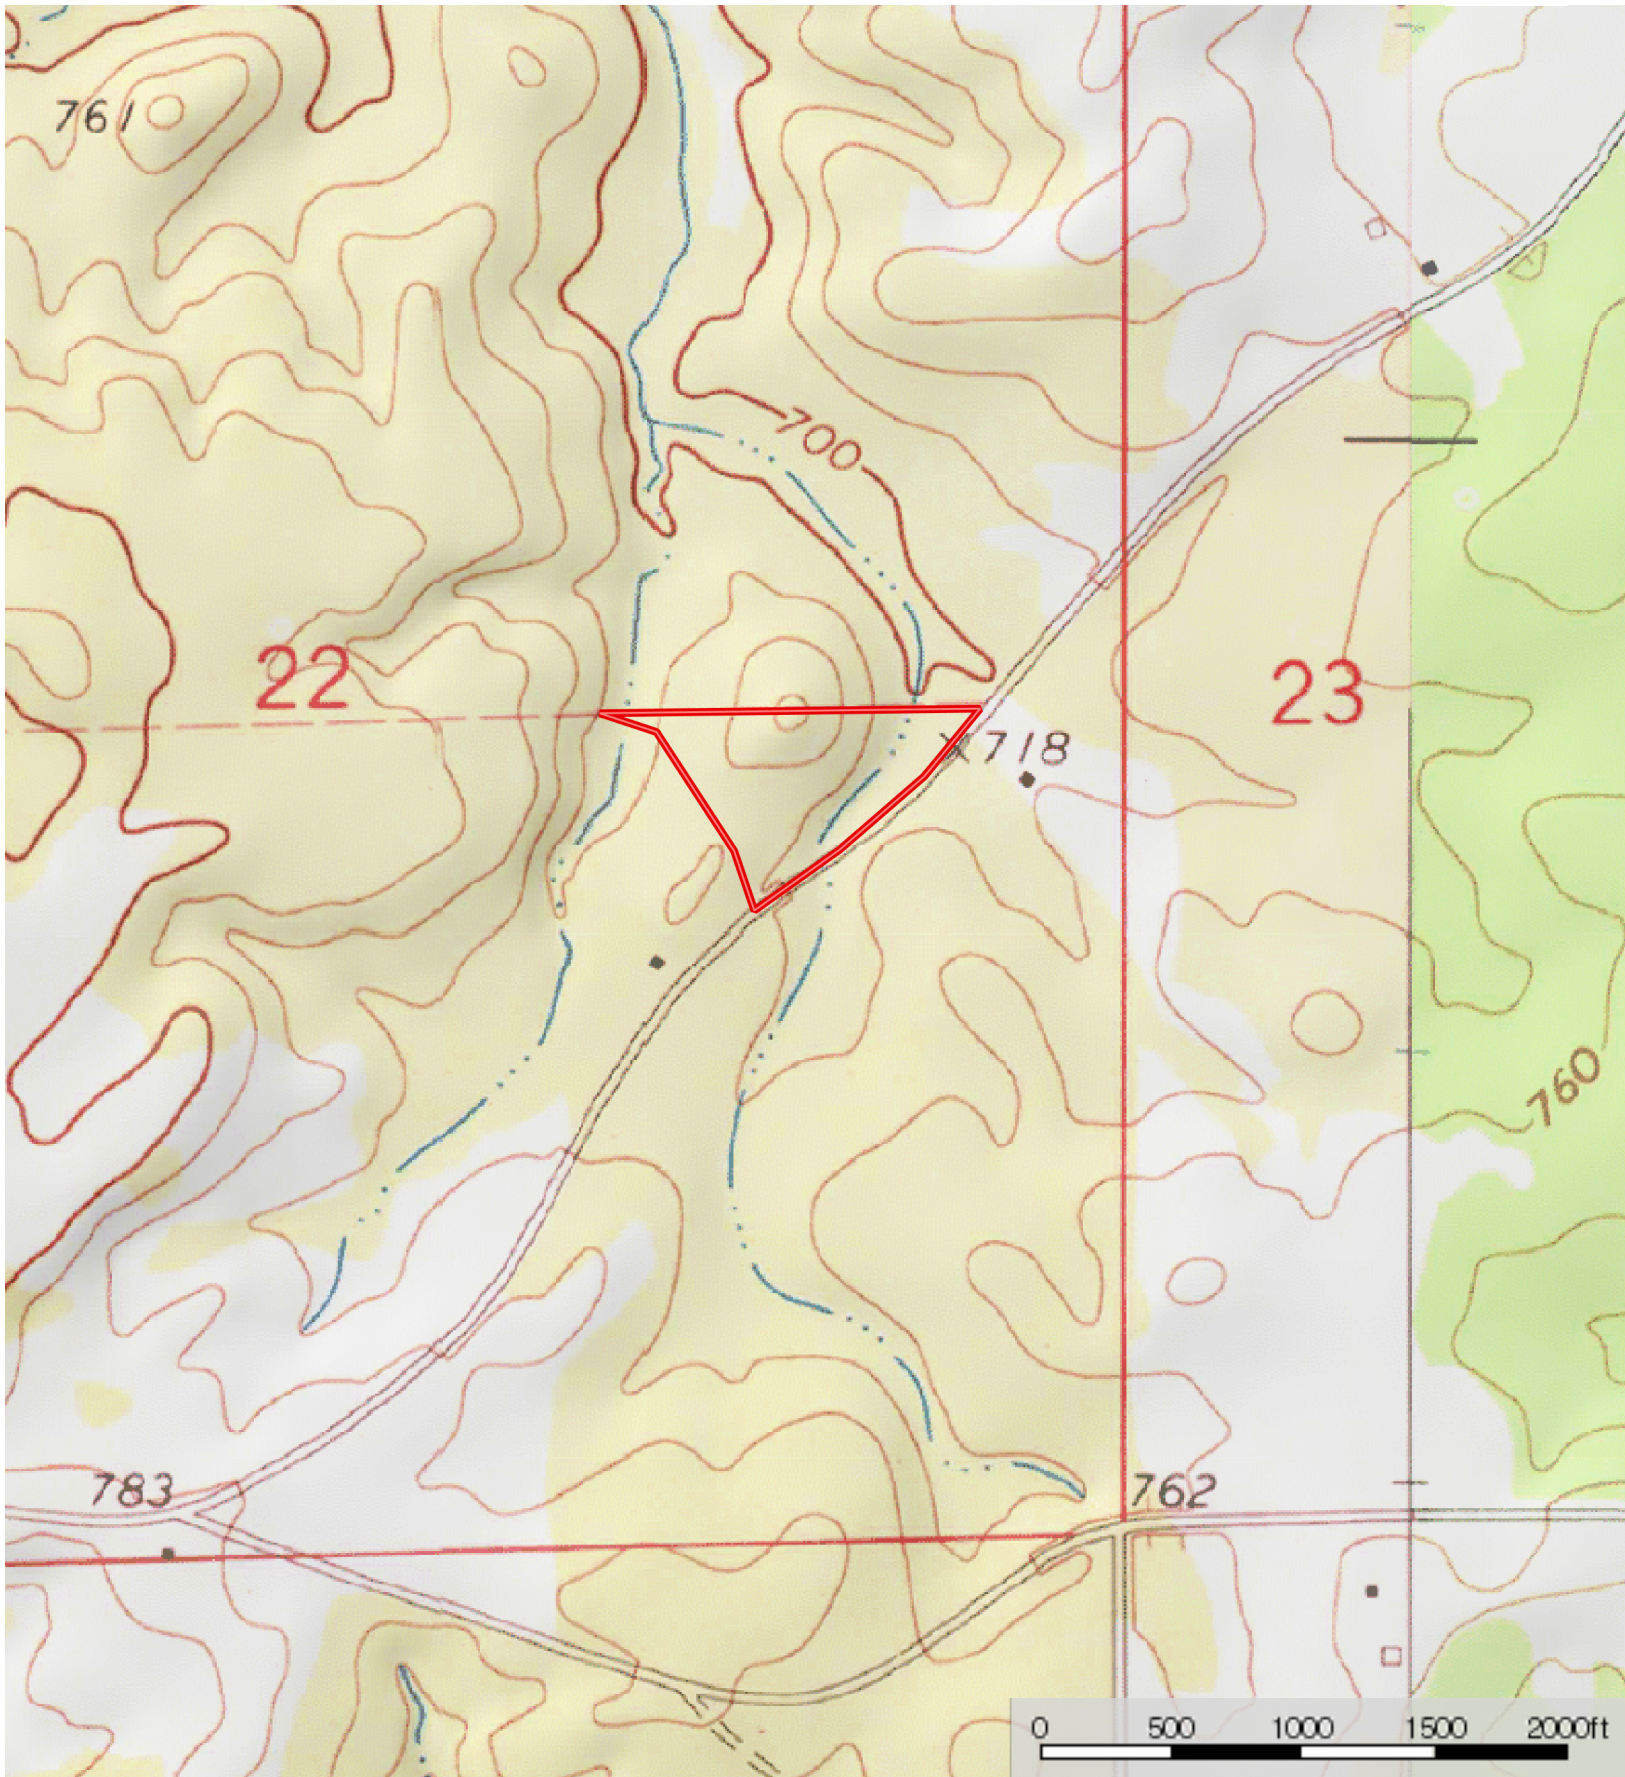

**Waverly/ Roxana**  
Lee County, Alabama, 7.97 AC +/-

 Boundary