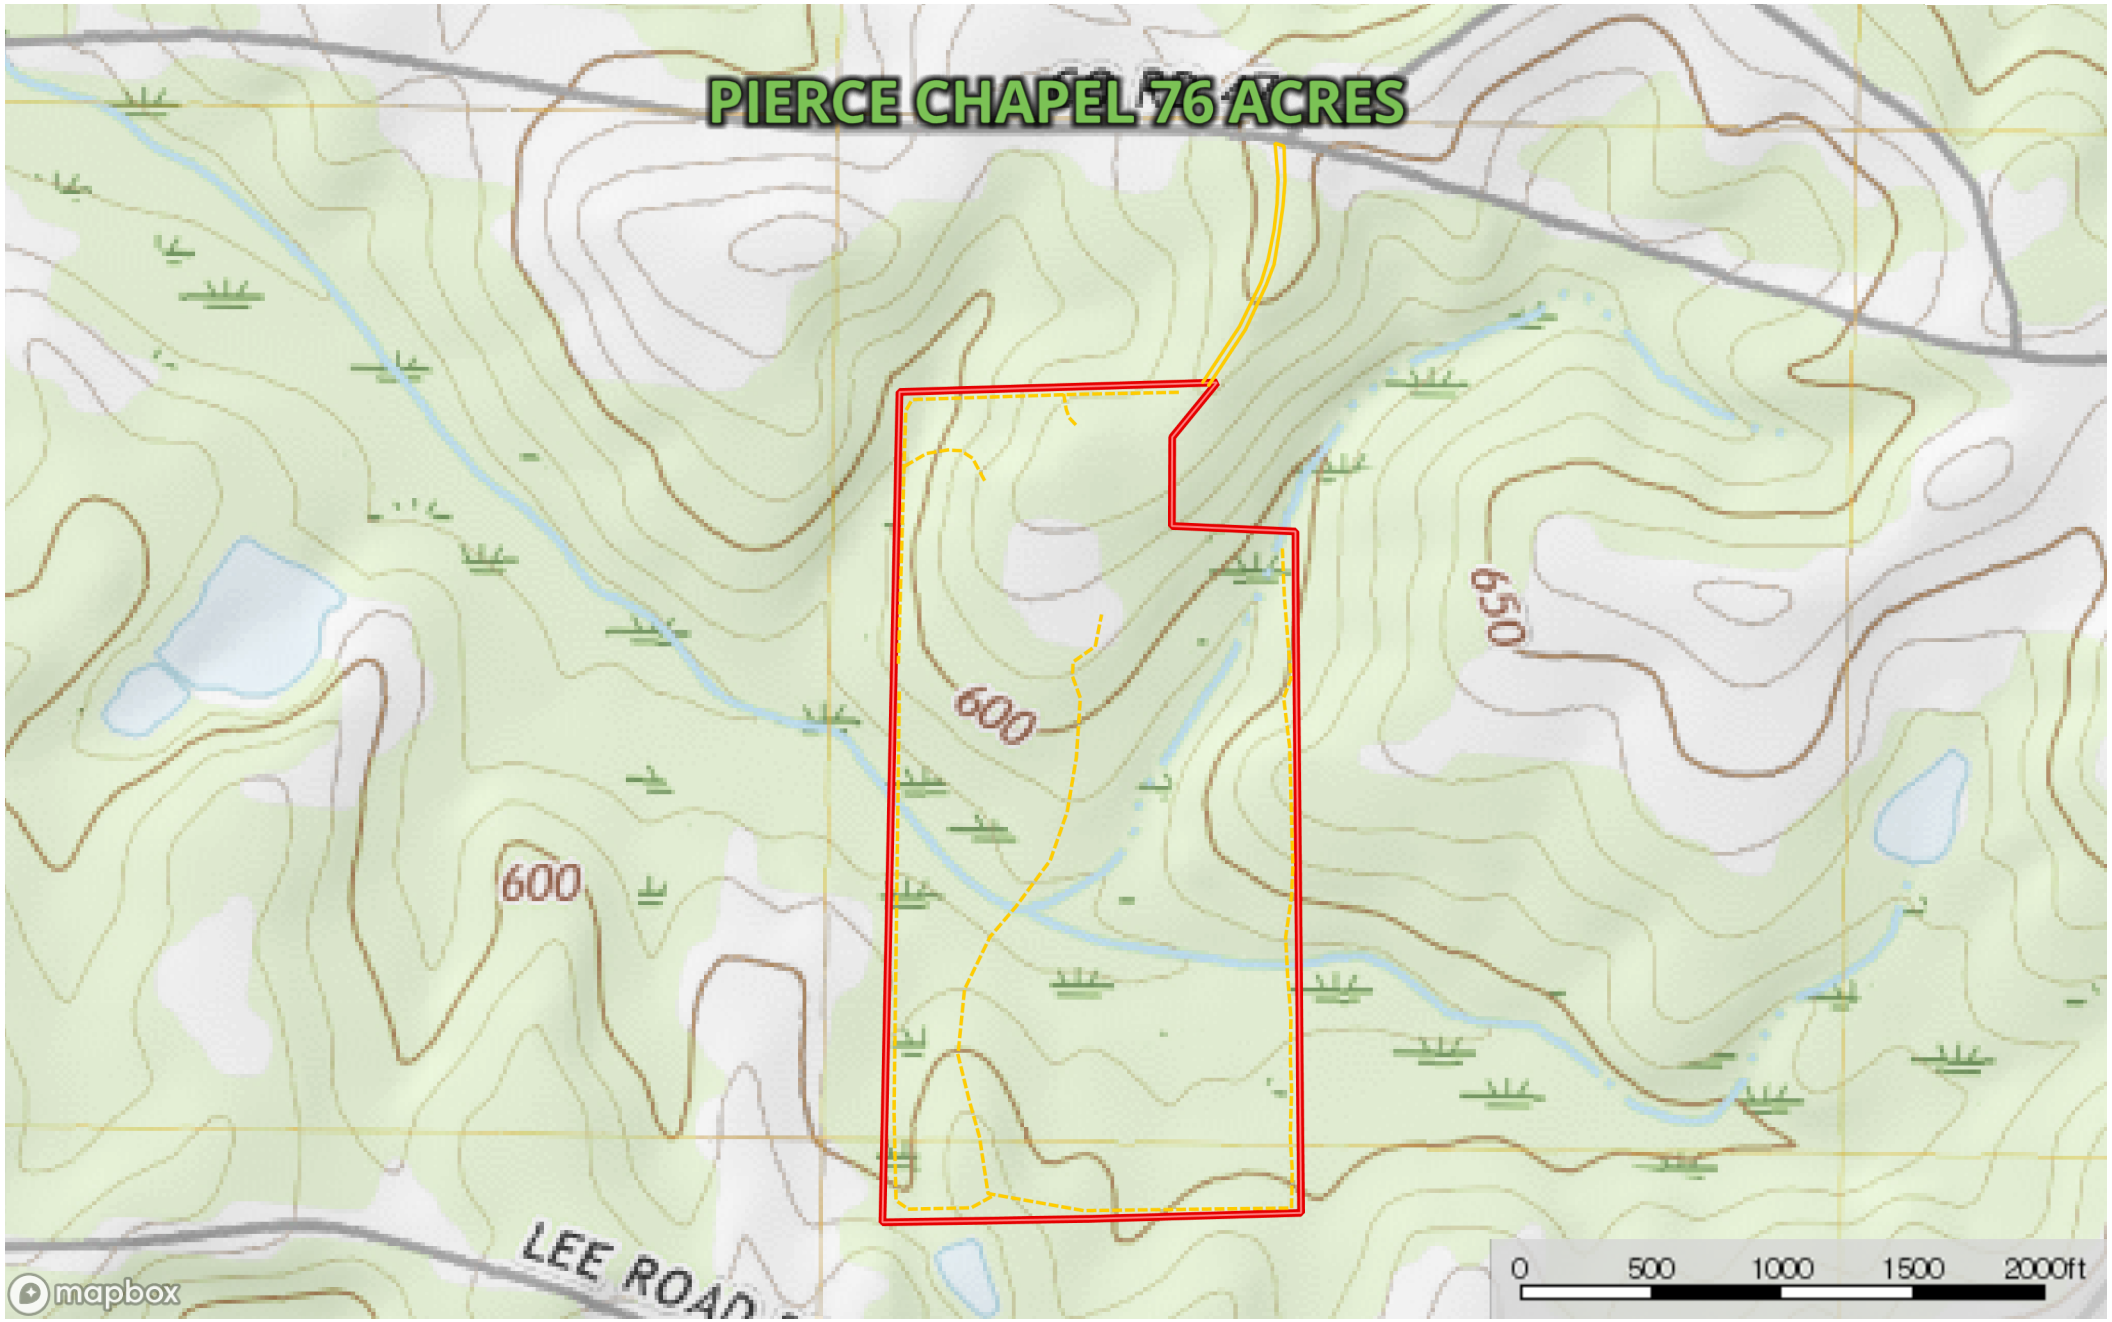

PIERCE CHAPEL 76 ACRES

mapbox

- Road / Trail
- Primary Road
- Boundary