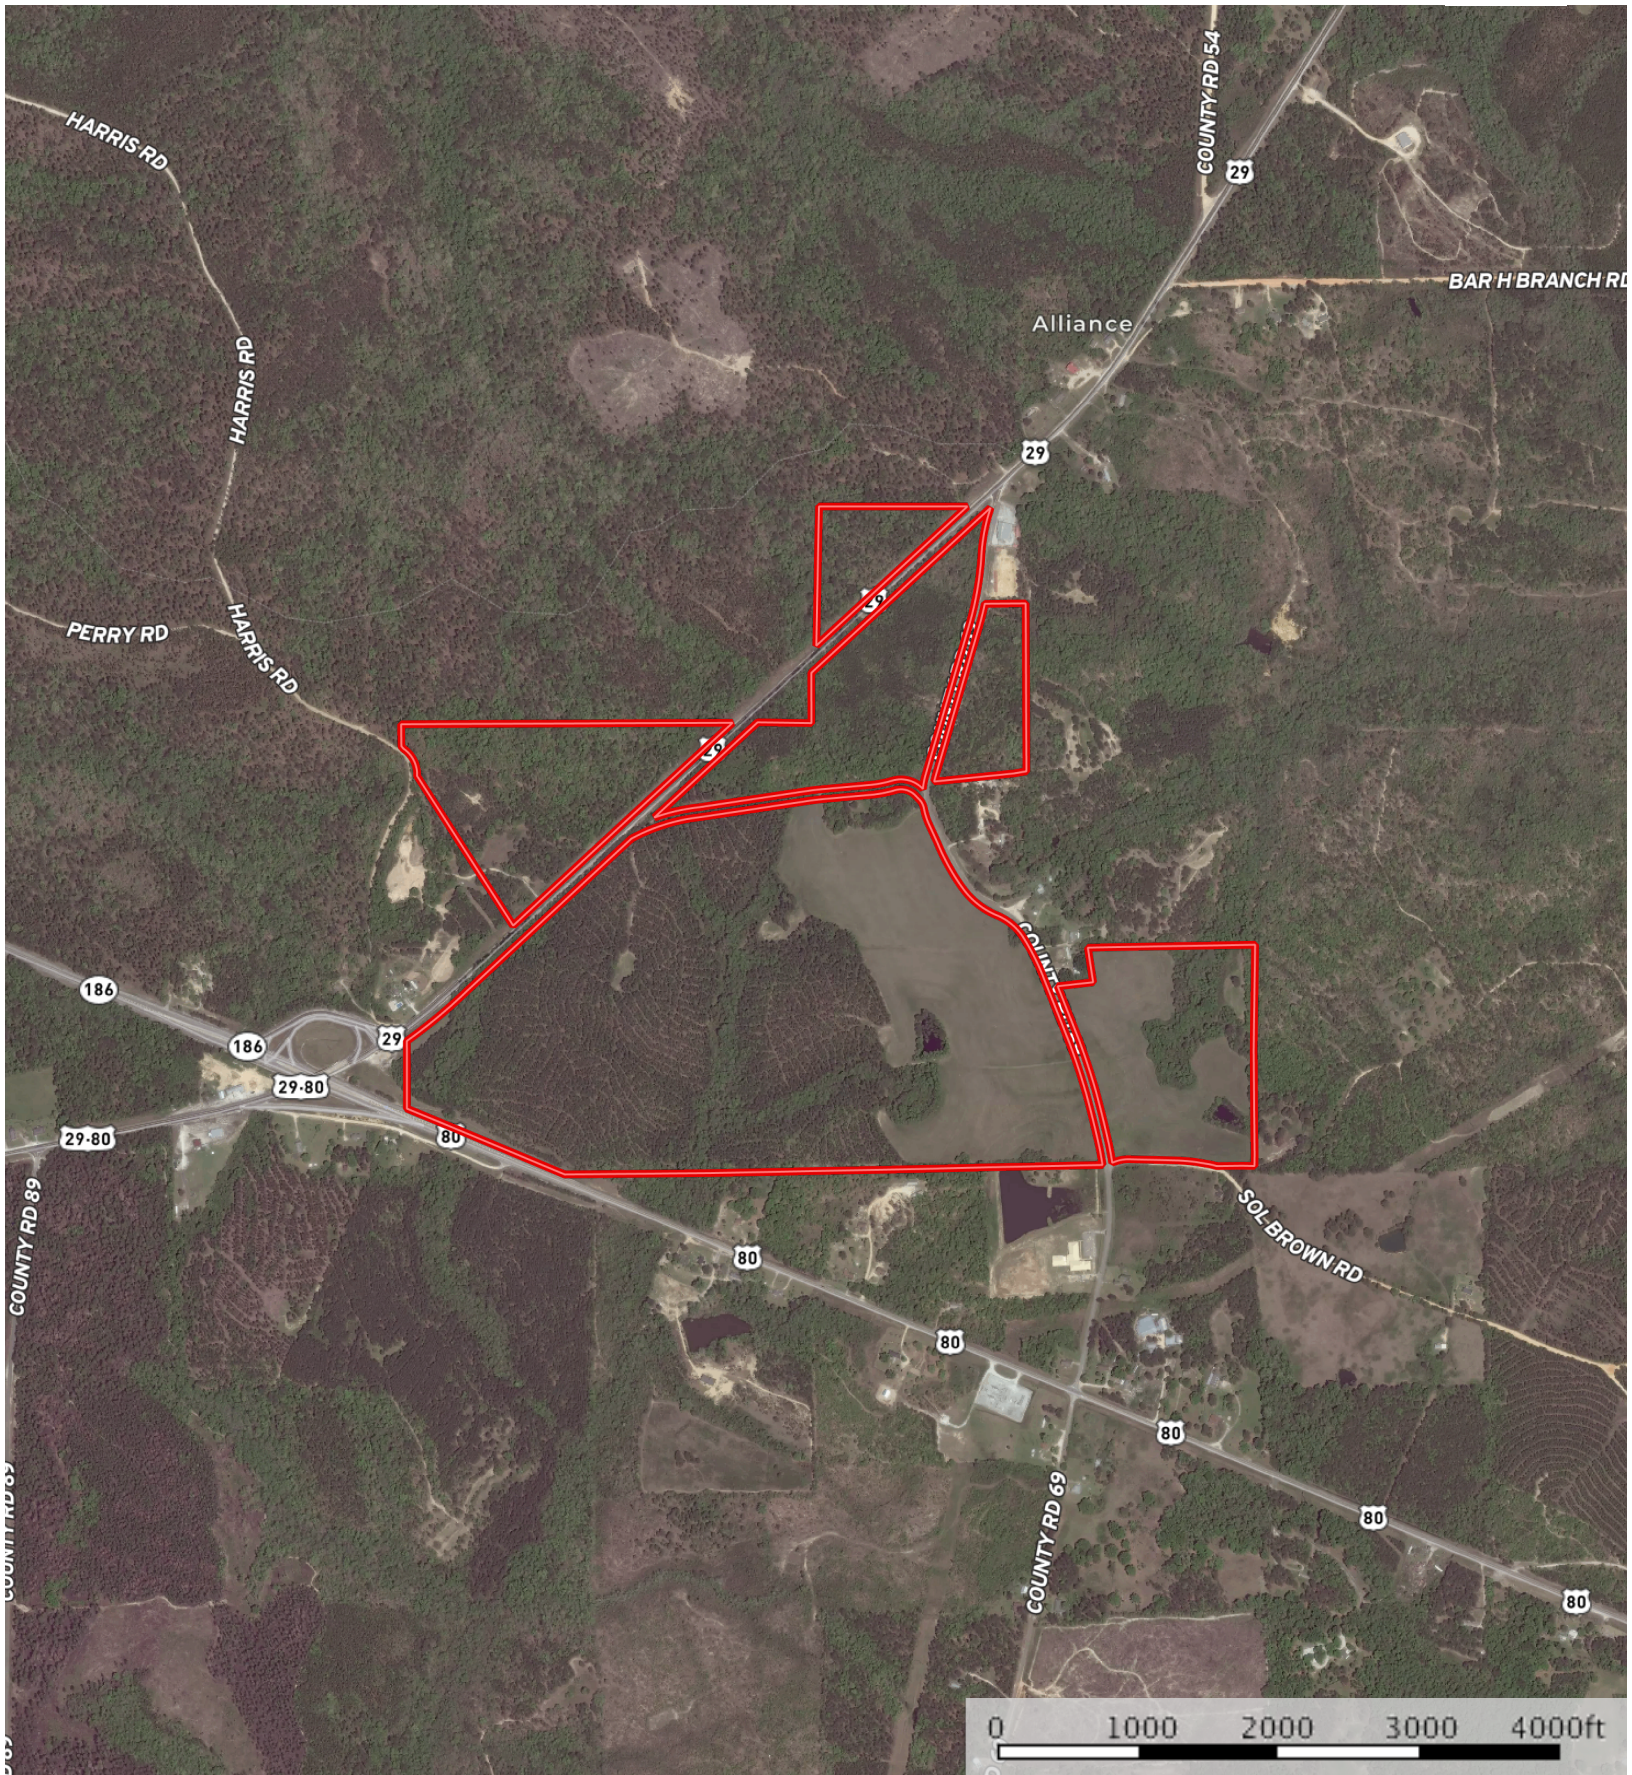

# Little Texas

Macon County, Alabama, 290 AC +/-

 Boundary

Brad Nolen

 The information contained herein was obtained from sources deemed to be reliable. MapRight Services makes no warranties or guarantees as to the completeness or accuracy thereof.