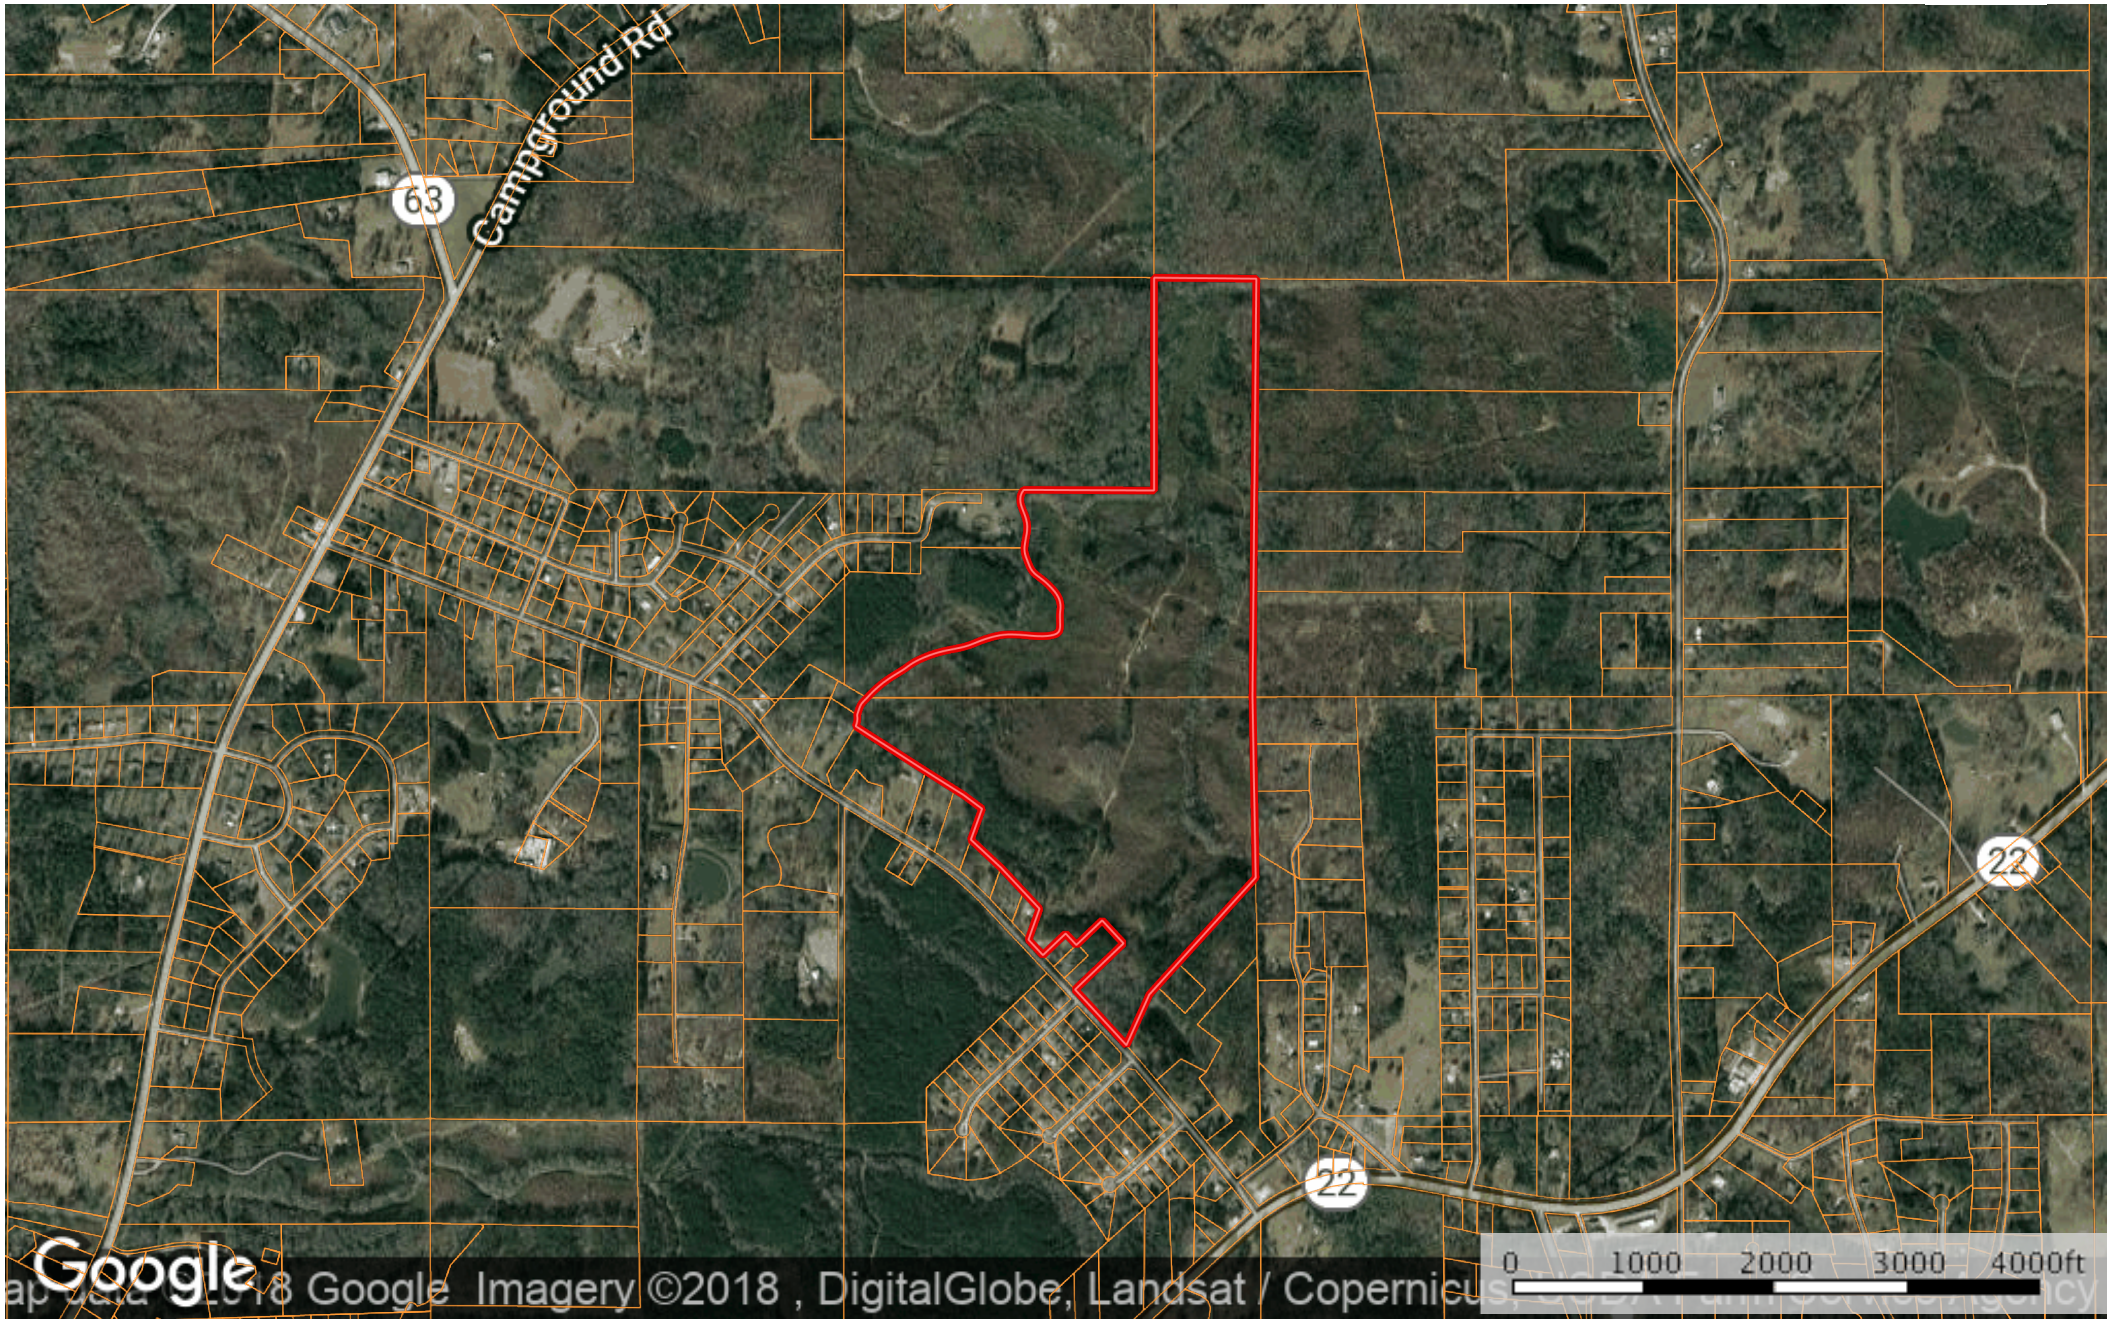

Sunny Level Tract

Tallapoosa County, Alabama, 145 AC +/-

 Boundary