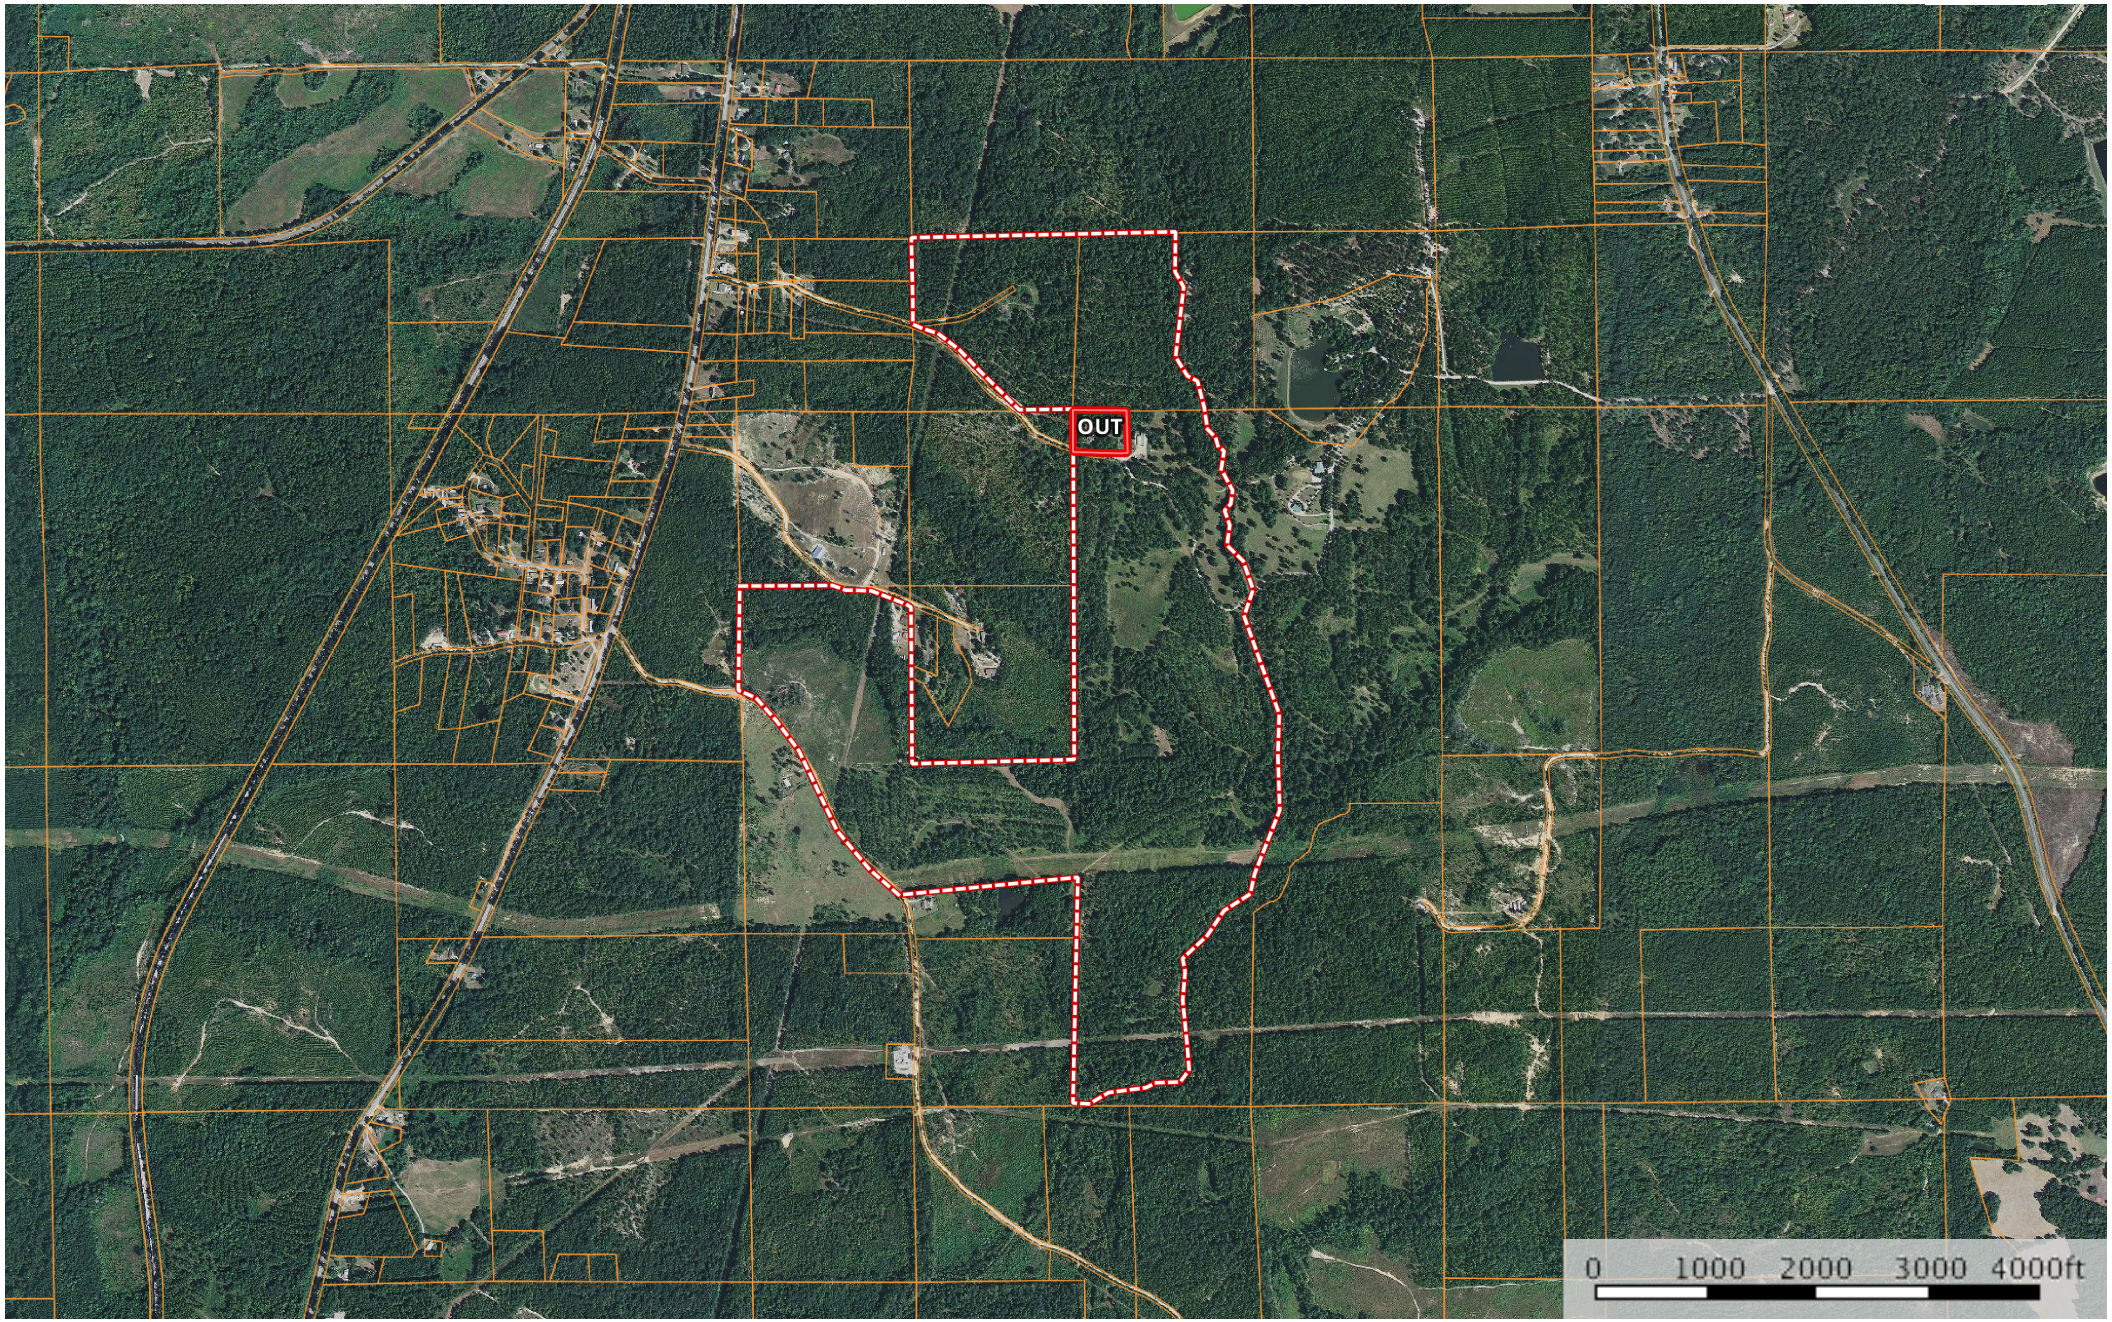

CD Property Notasulga

Macon County, Alabama, 276 AC +/-

 Boundary  Boundary