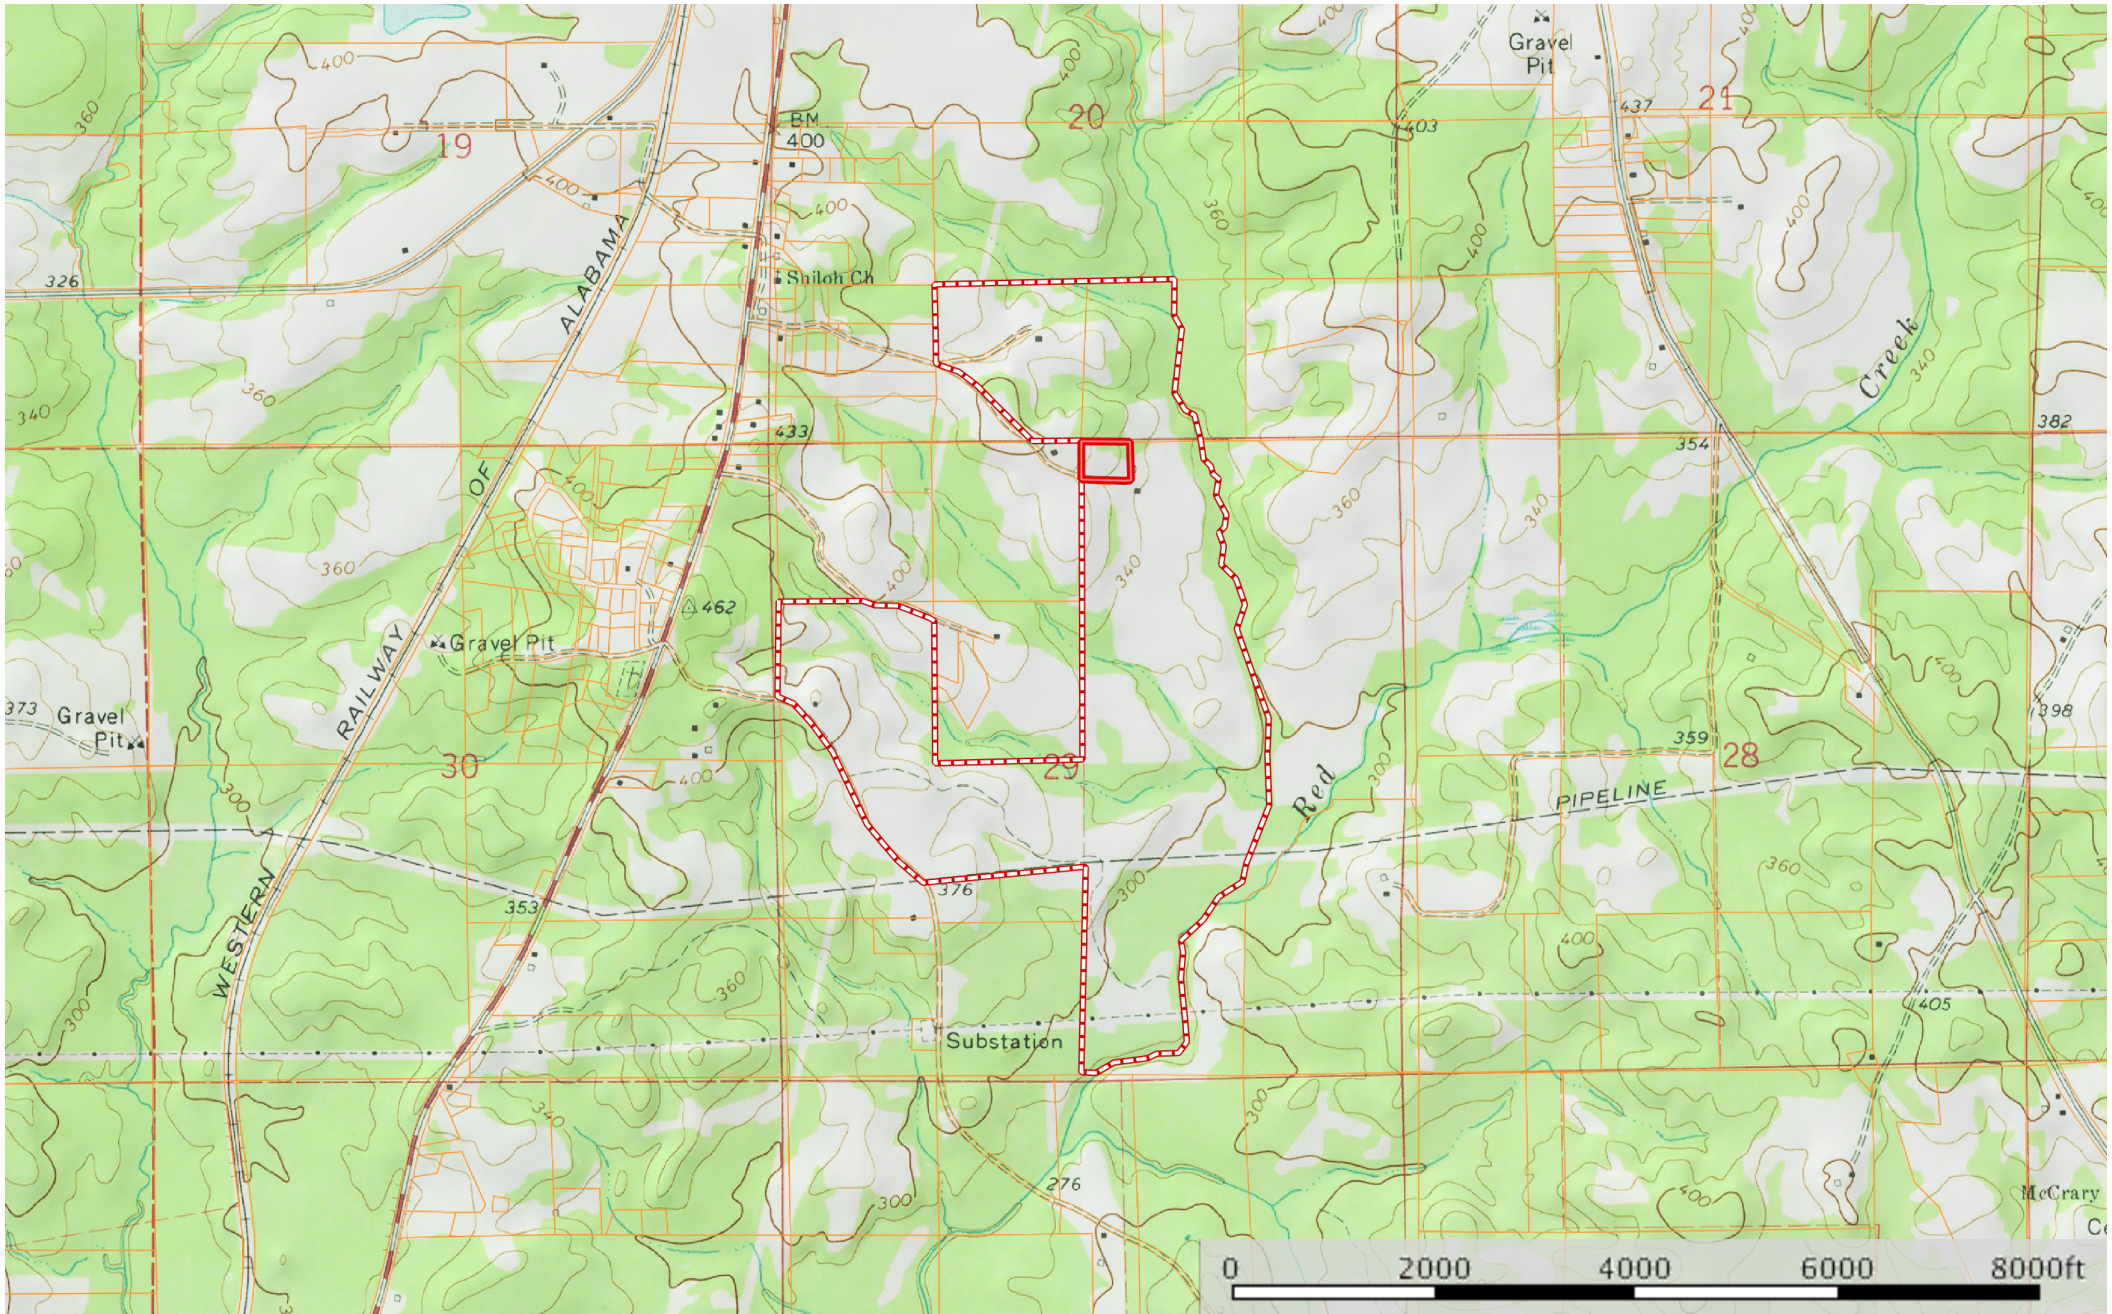

CD Property Notasulga - Topo

Macon County, Alabama, 276 AC +/-

 Boundary  Boundary