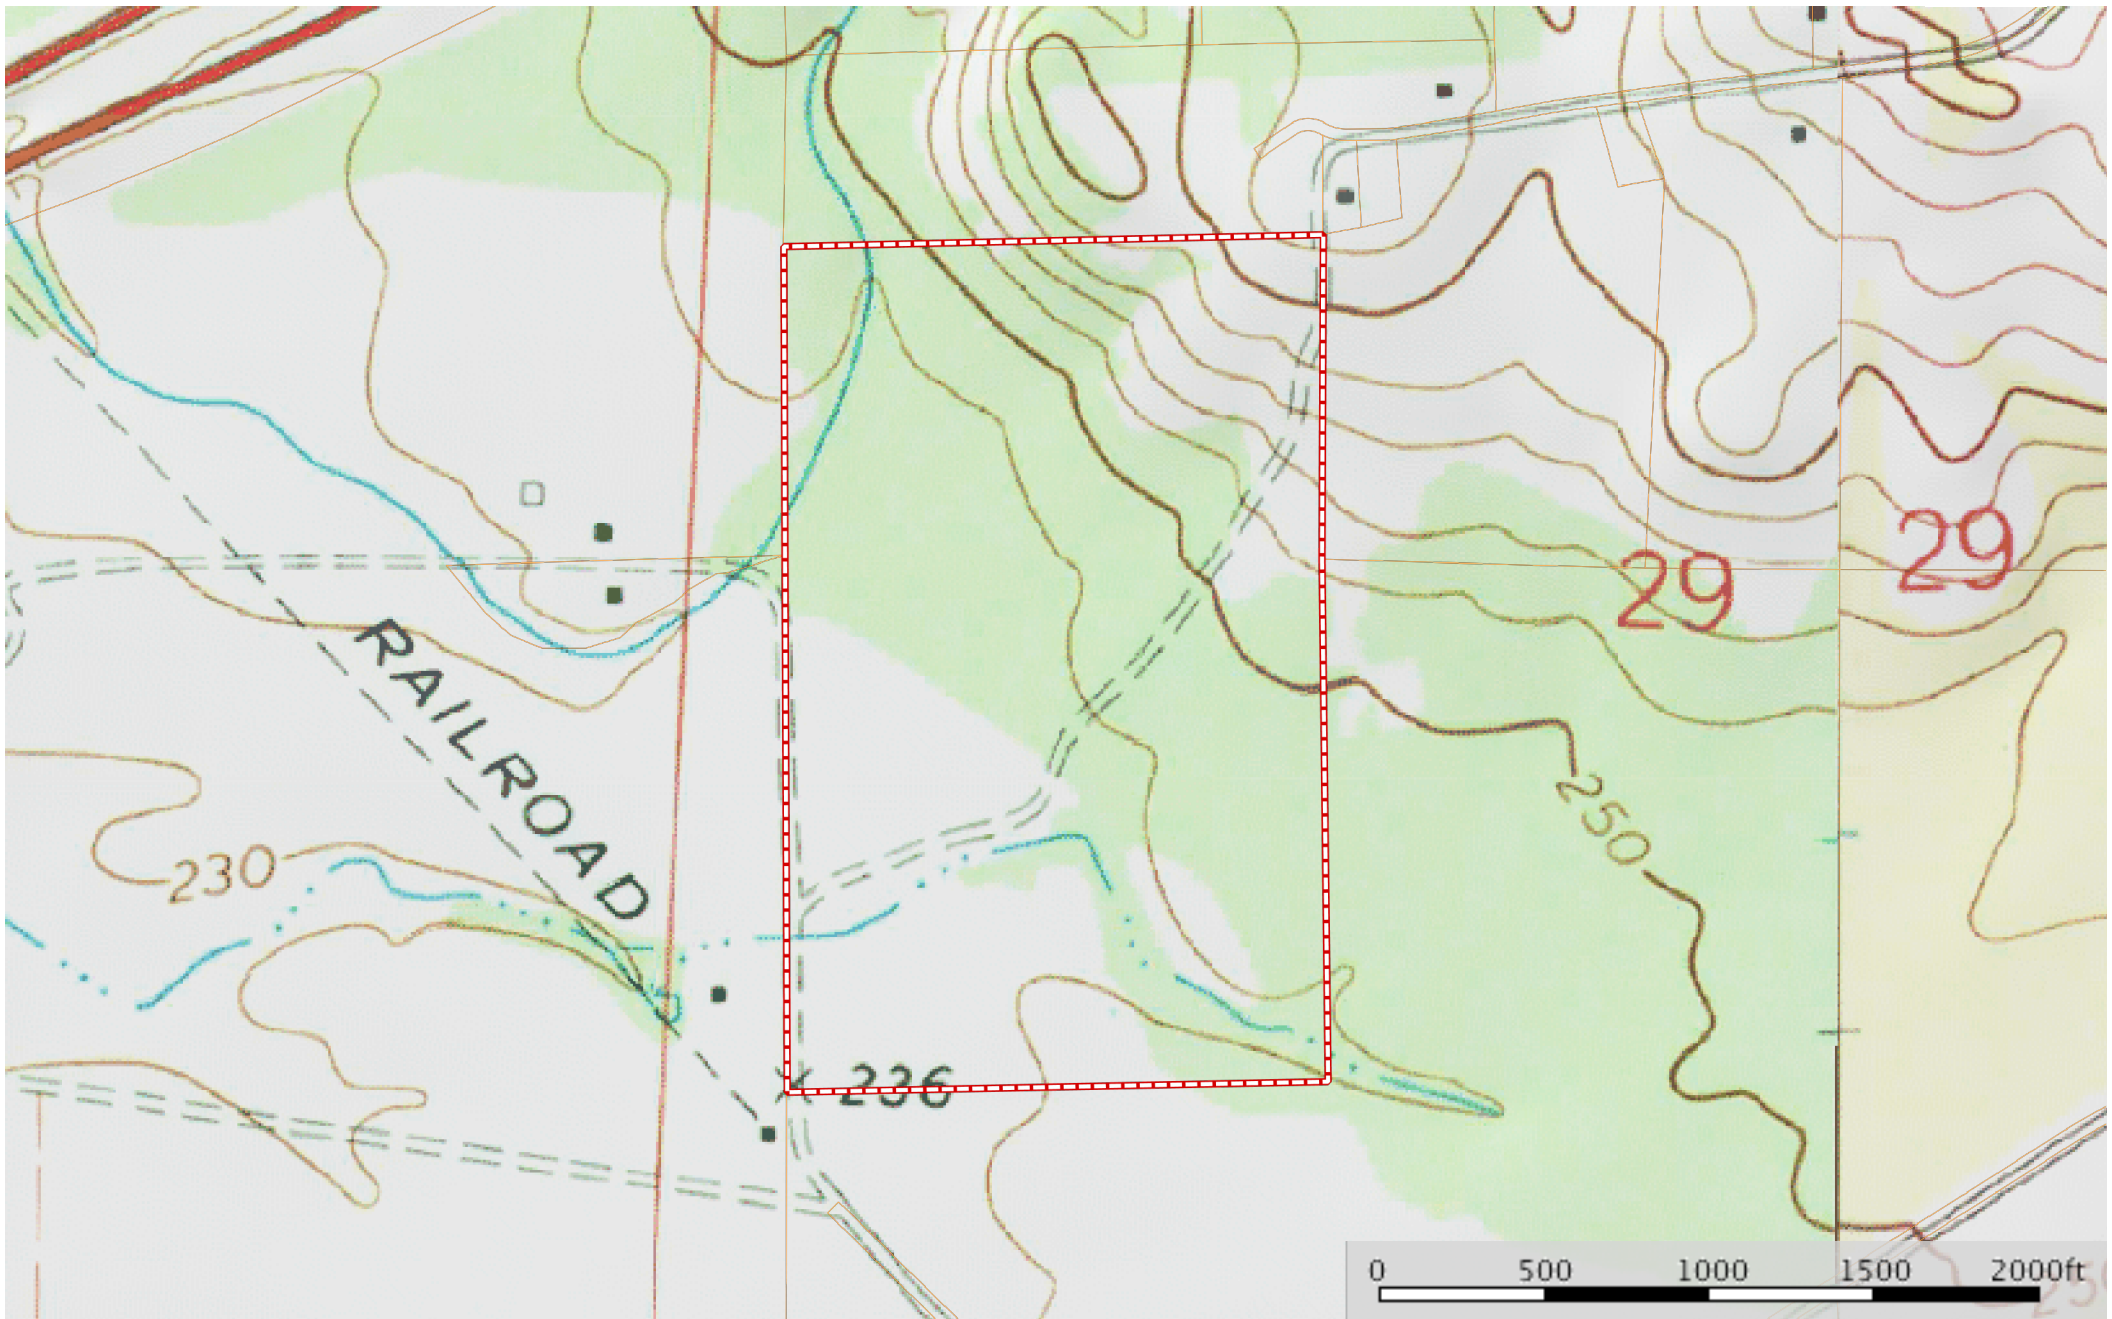

Eagles Nest Topo
Macon County, Alabama, 69 AC +/-

 Boundary