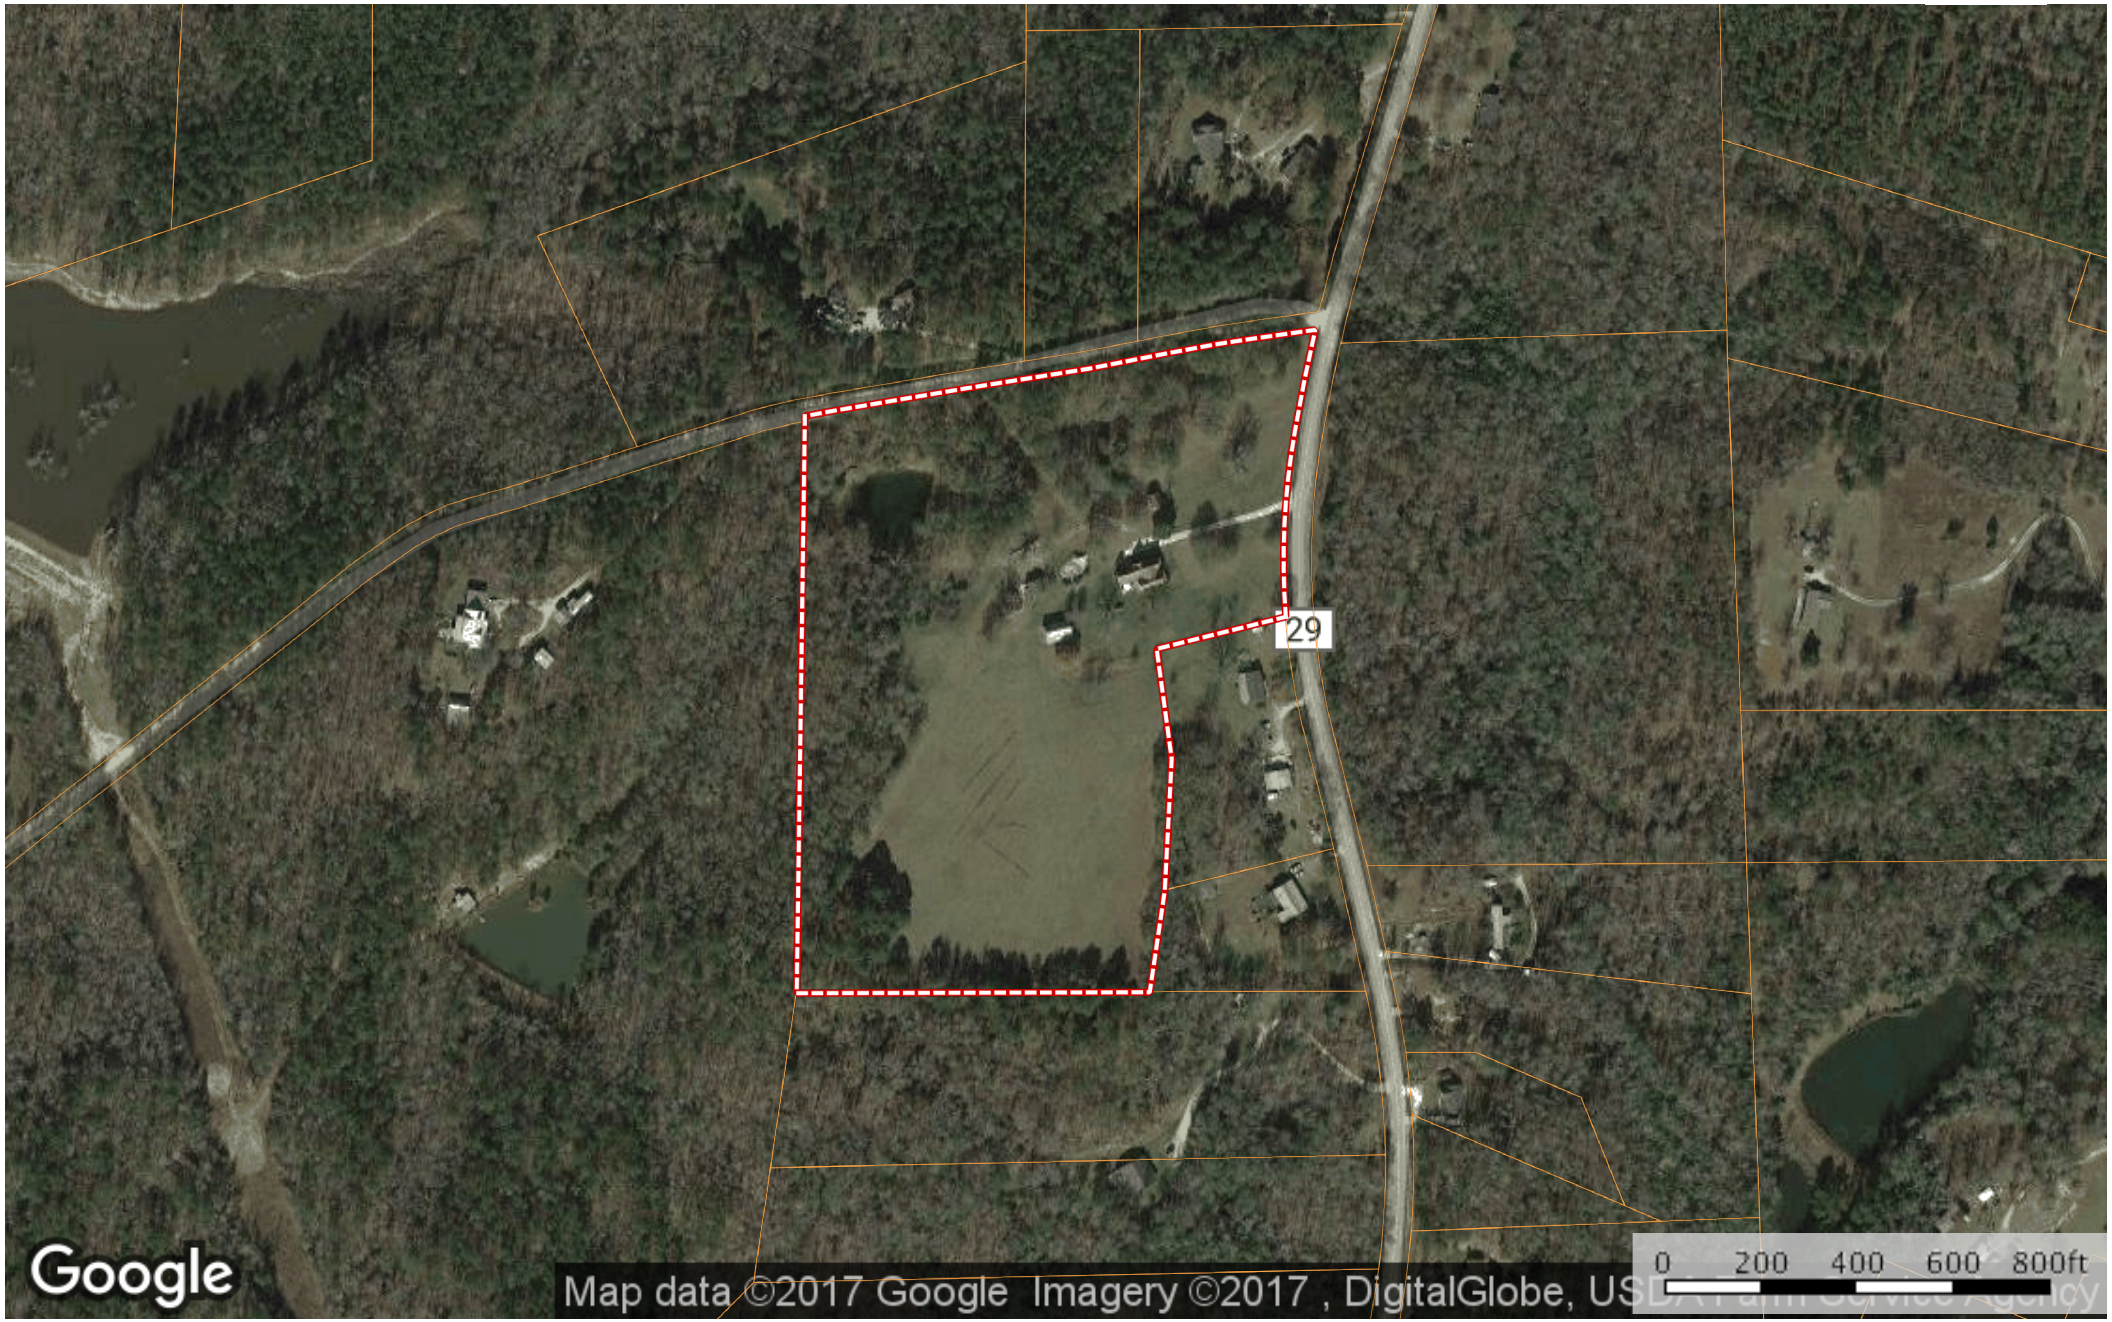

18.35 Acre Home on Lee Road 29

Lee County, Alabama, AC +/-

 Boundary