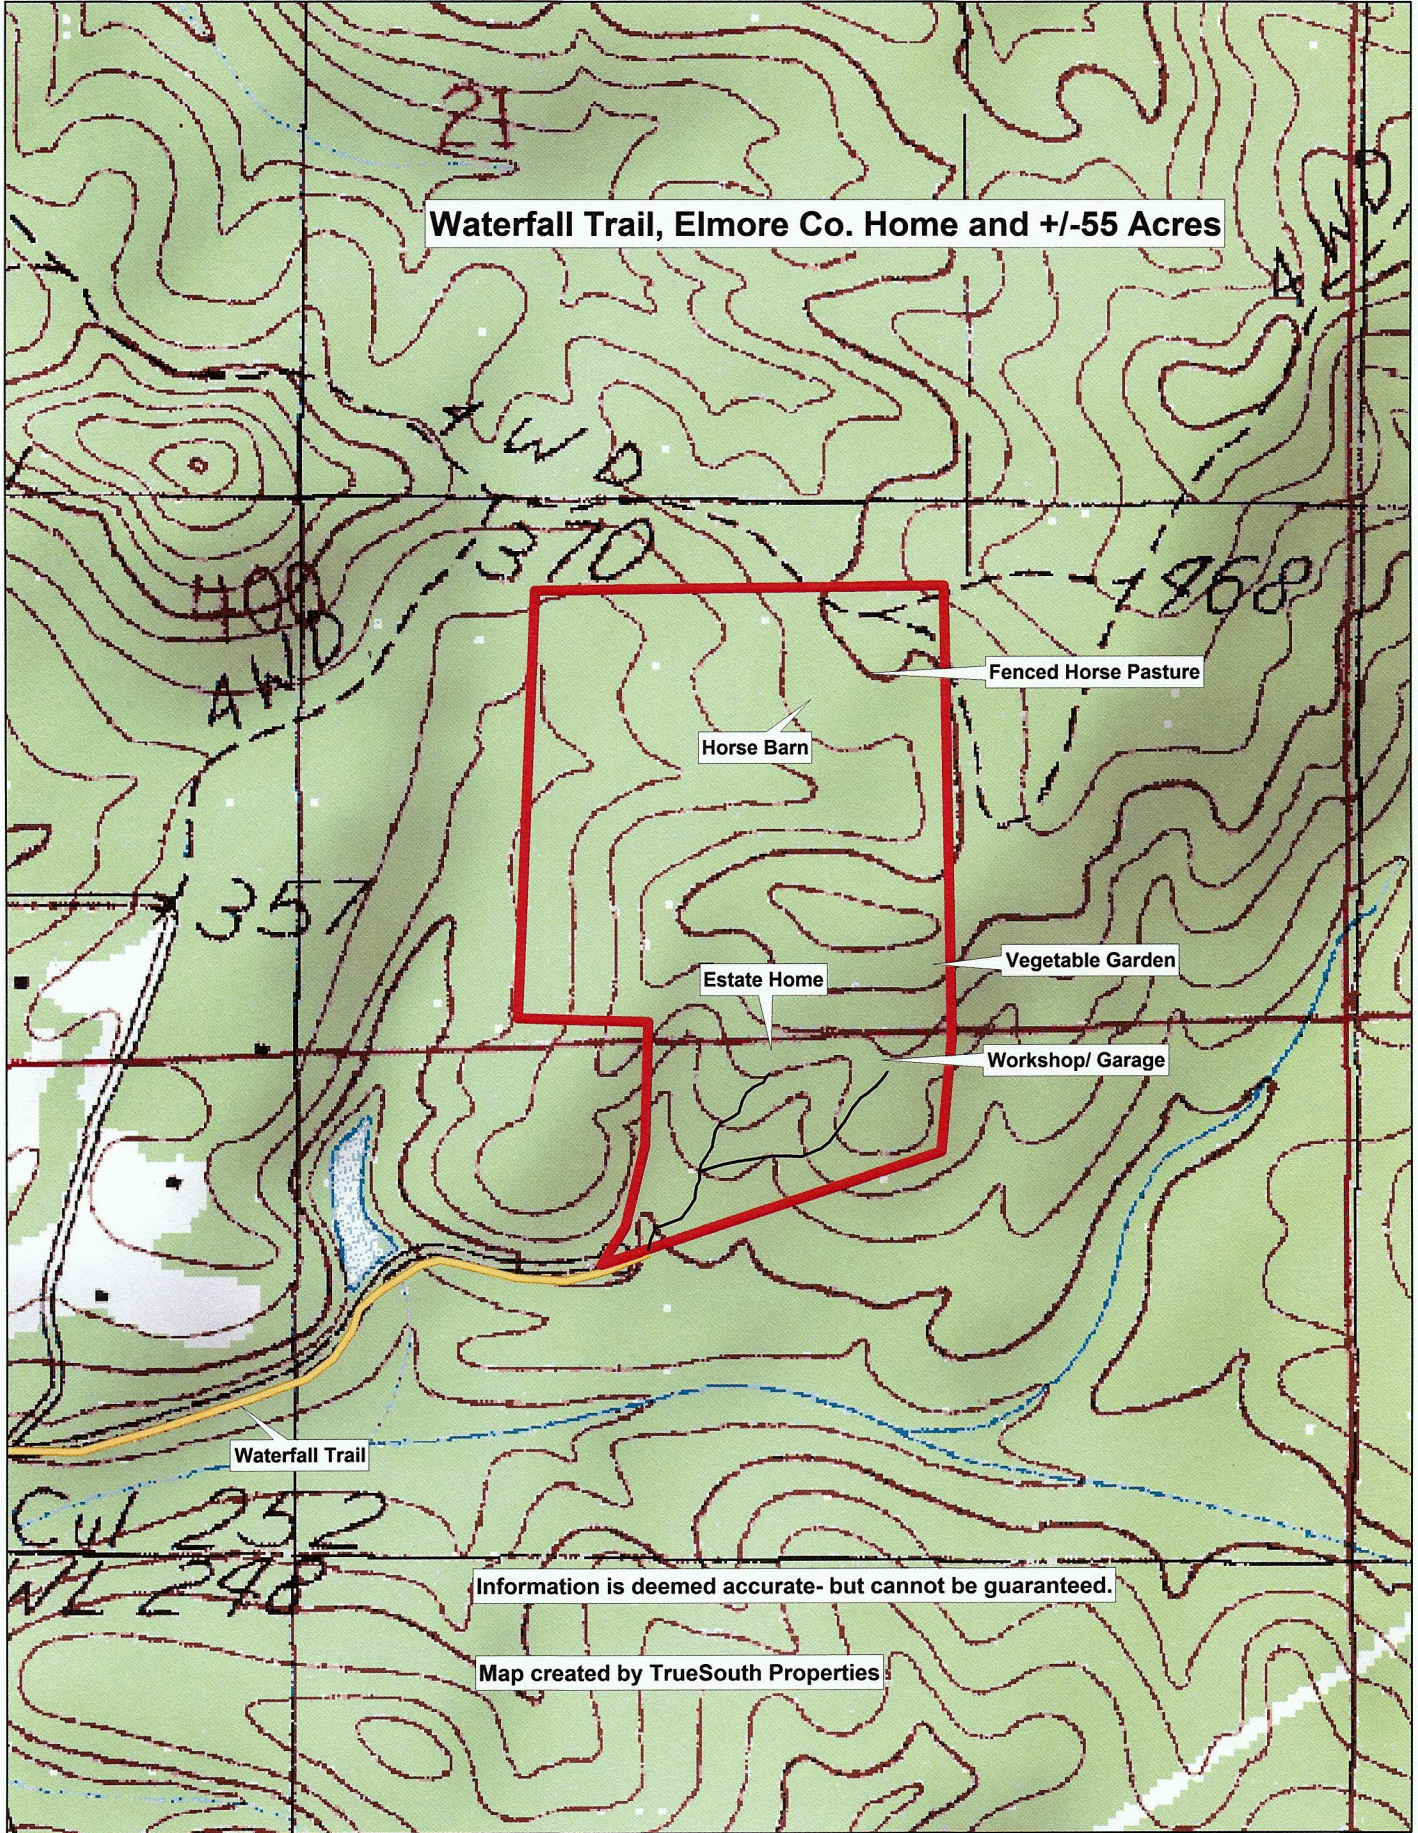

Waterfall Trail, Elmore Co. Home and +/-55 Acres

Information is deemed accurate- but cannot be guaranteed.

Map created by TrueSouth Properties