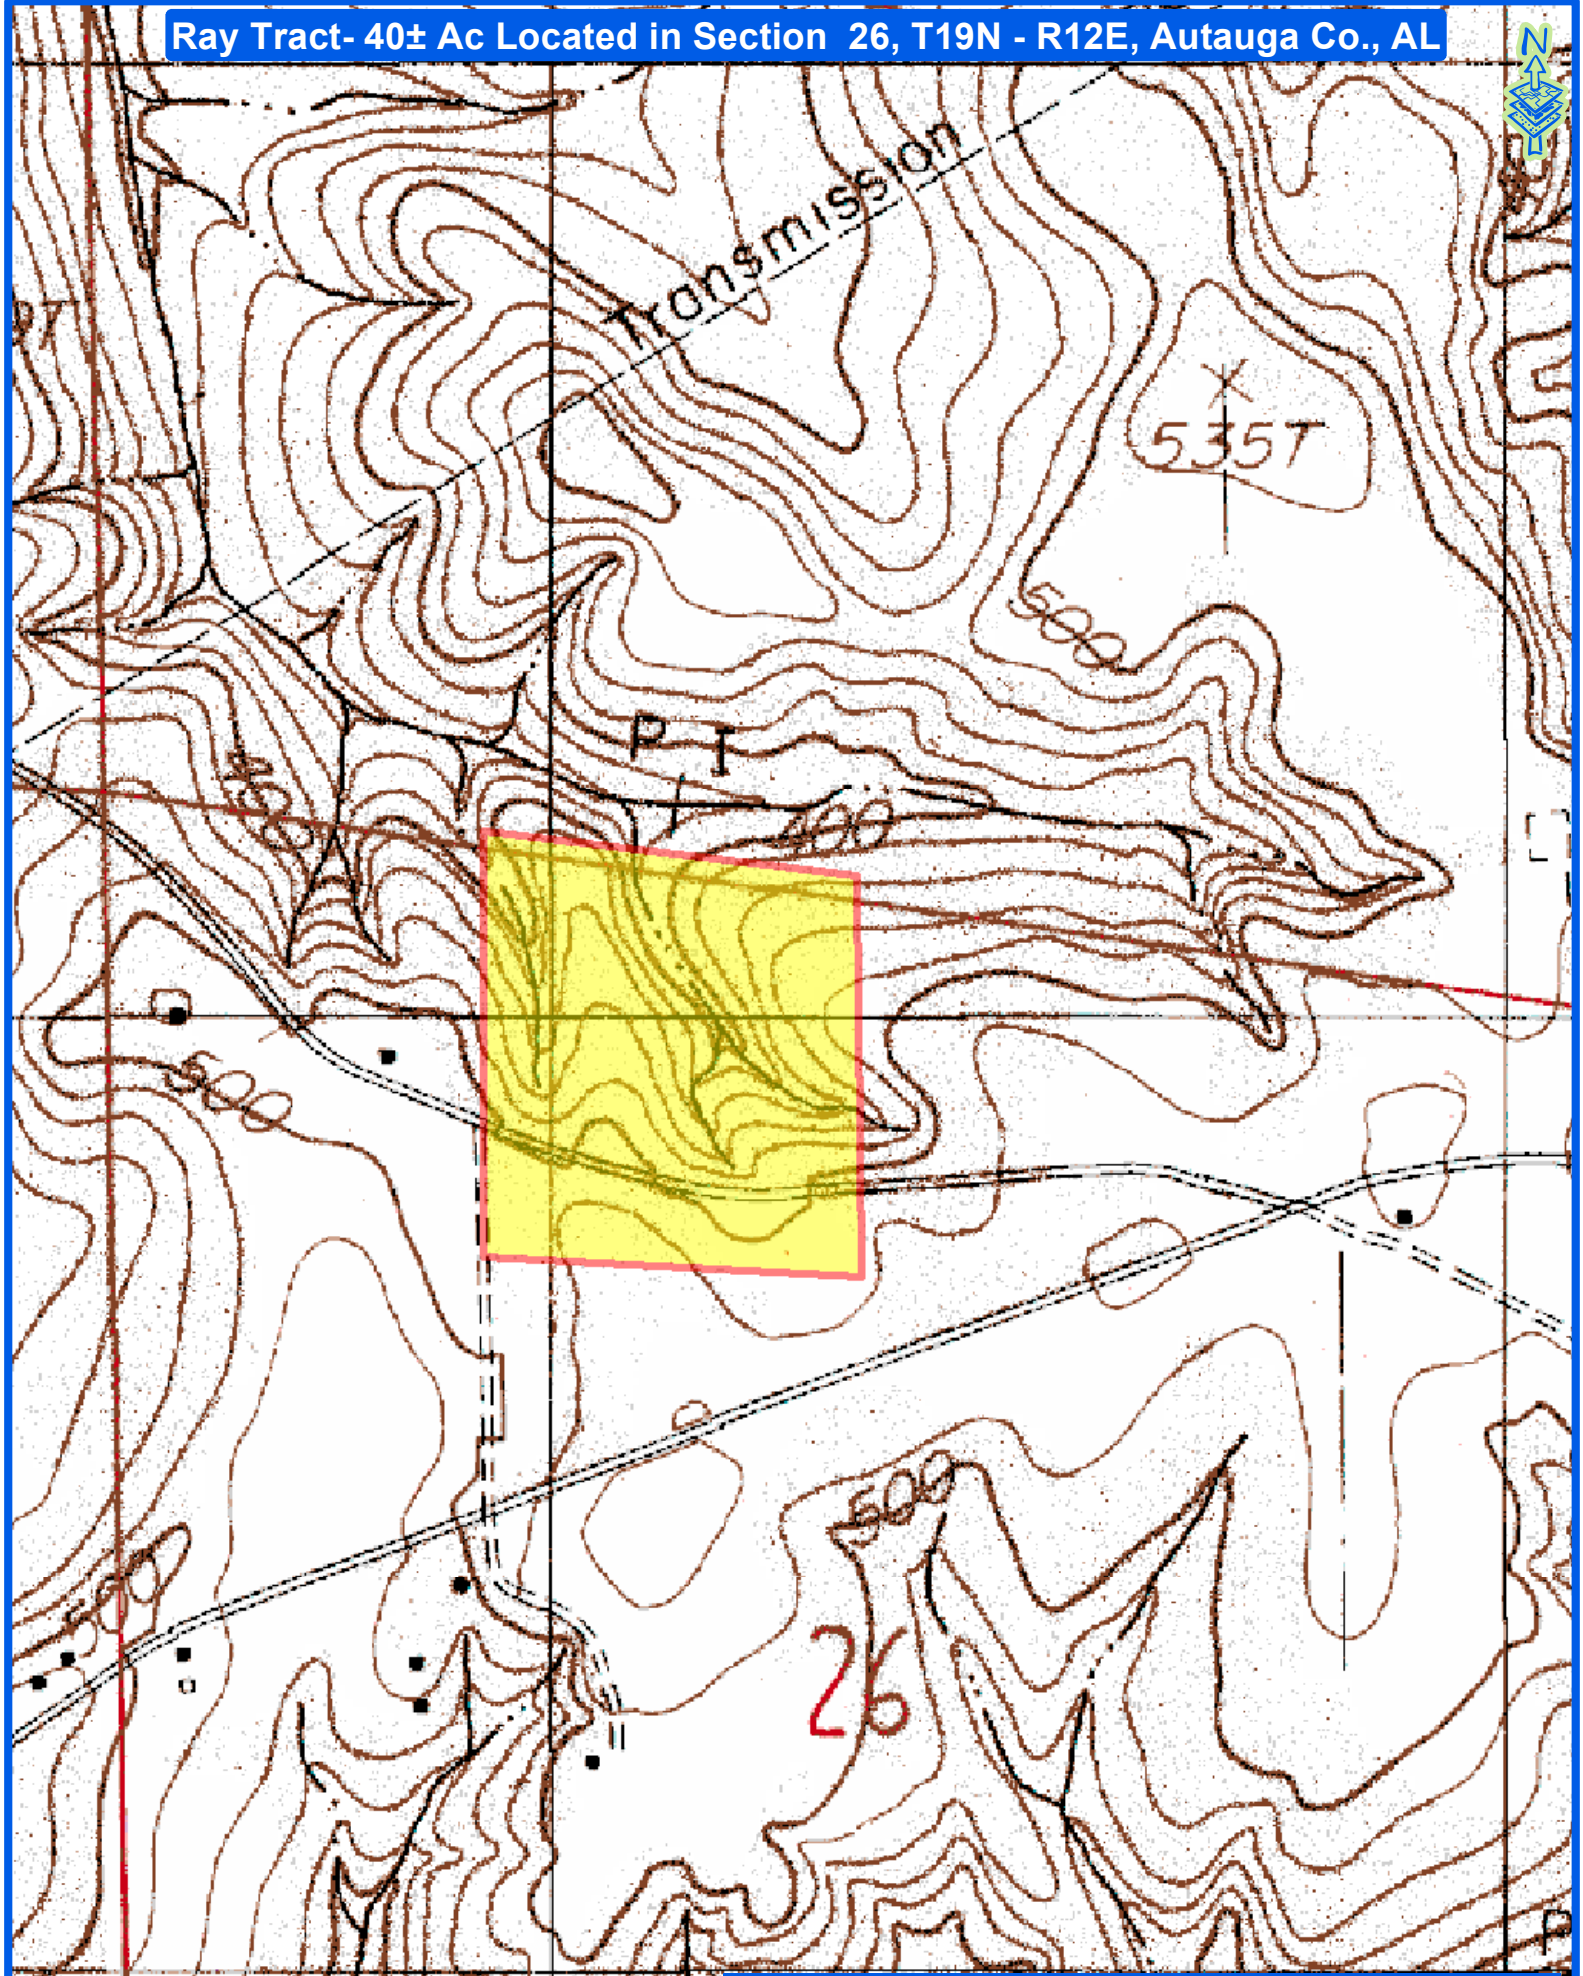

Ray Tract- 40± Ac Located in Section 26, T19N - R12E, Autauga Co., AL

This plat is NOT a survey. No guarantees are implied or expressed.