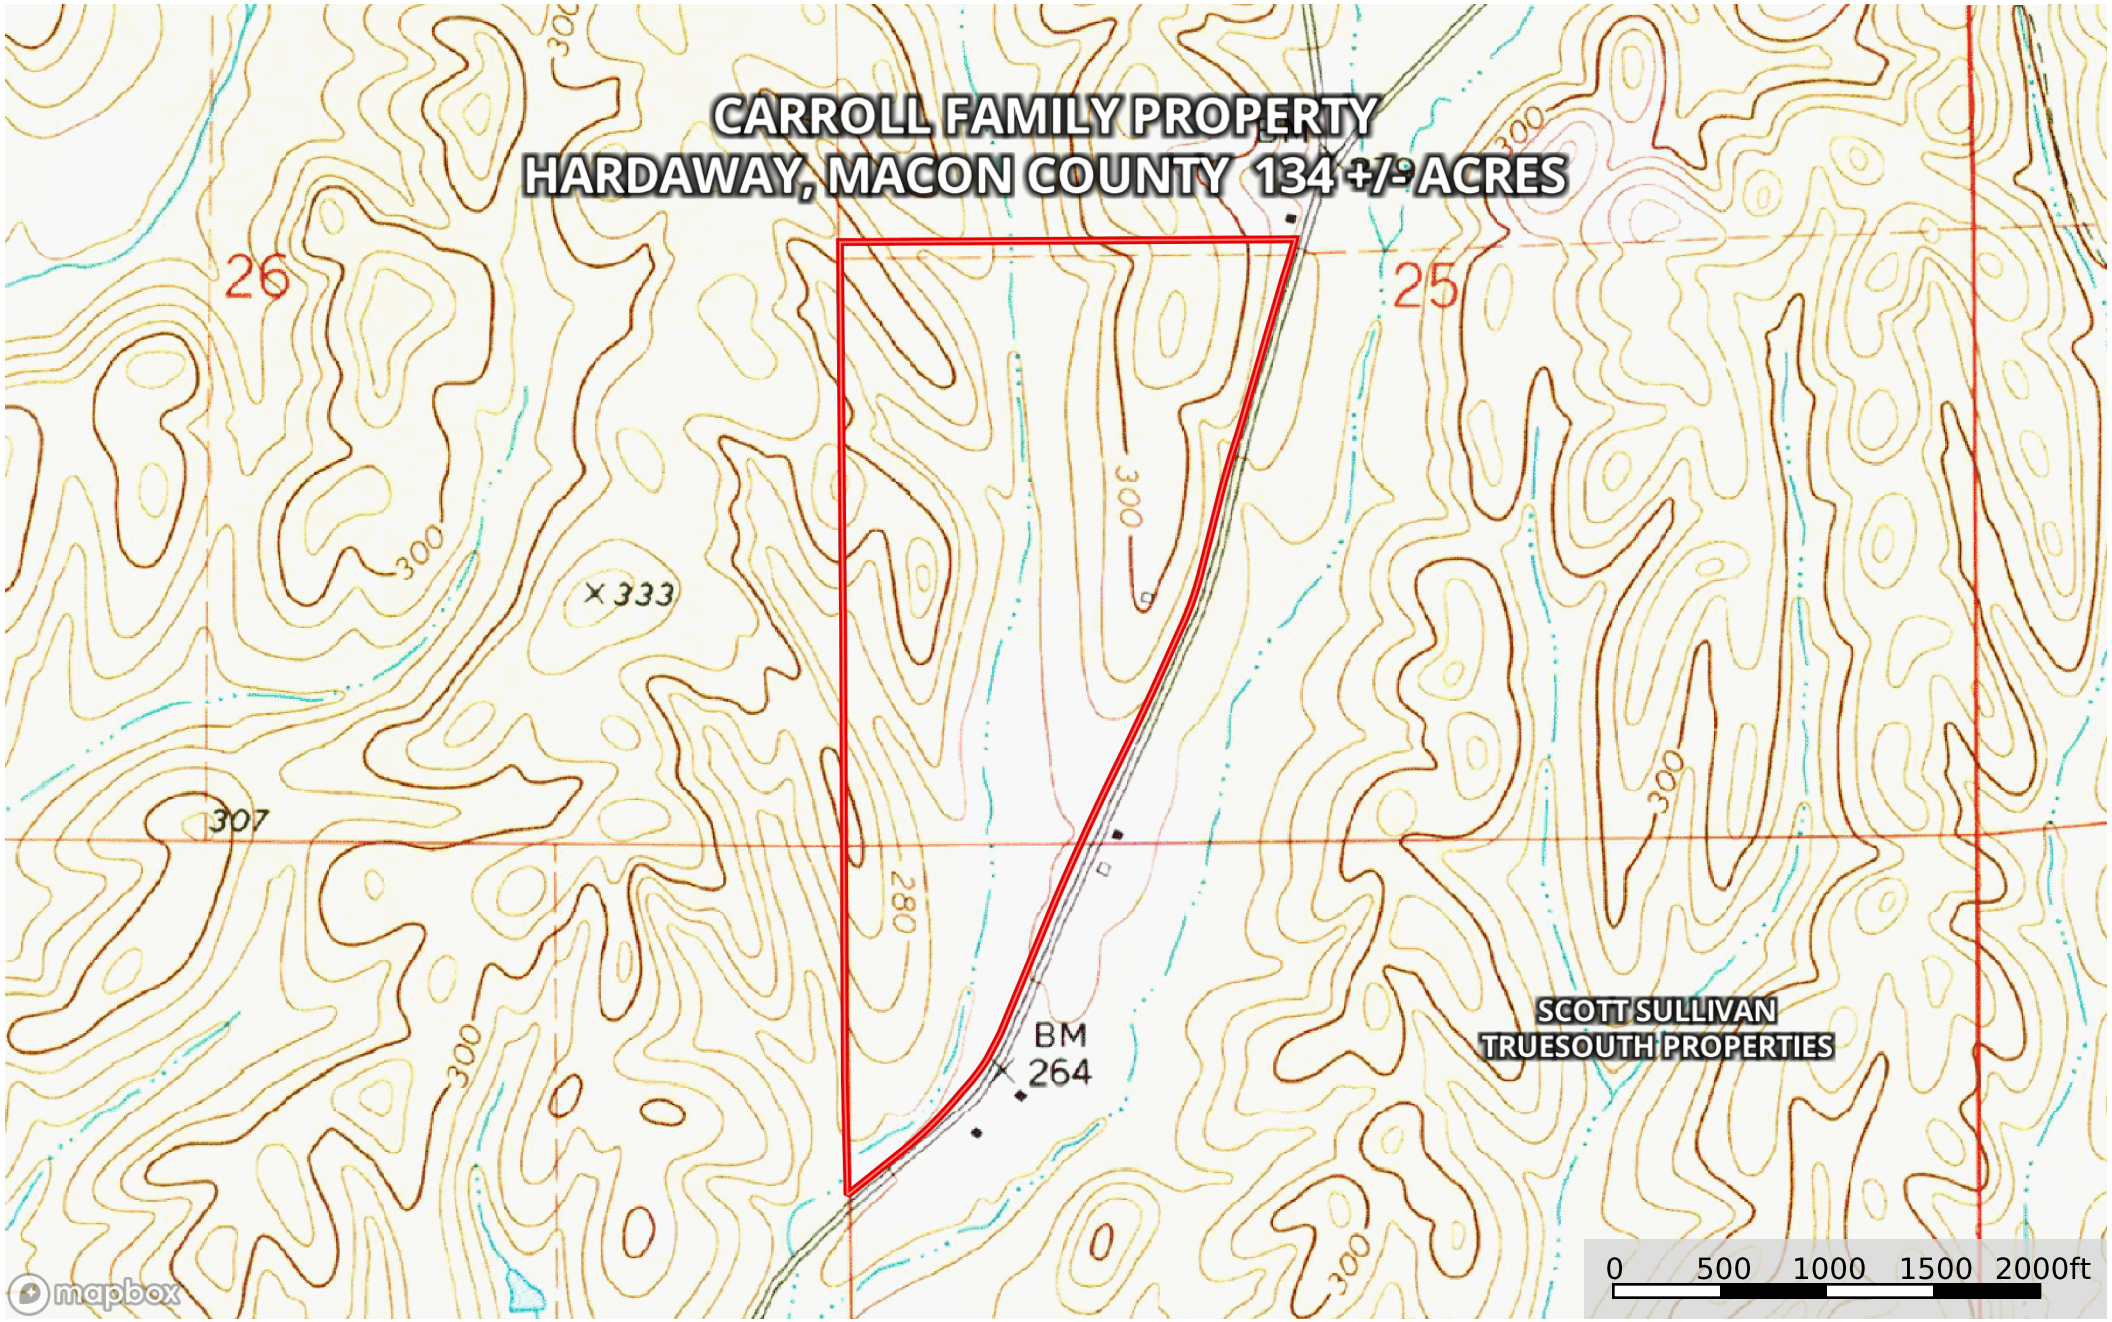

CARROLL FAMILY PROPERTY
HARDAWAY, MACON COUNTY 134 +/- ACRES

- Road / Trail
- ▭ Boundary
- ▭ Boundary